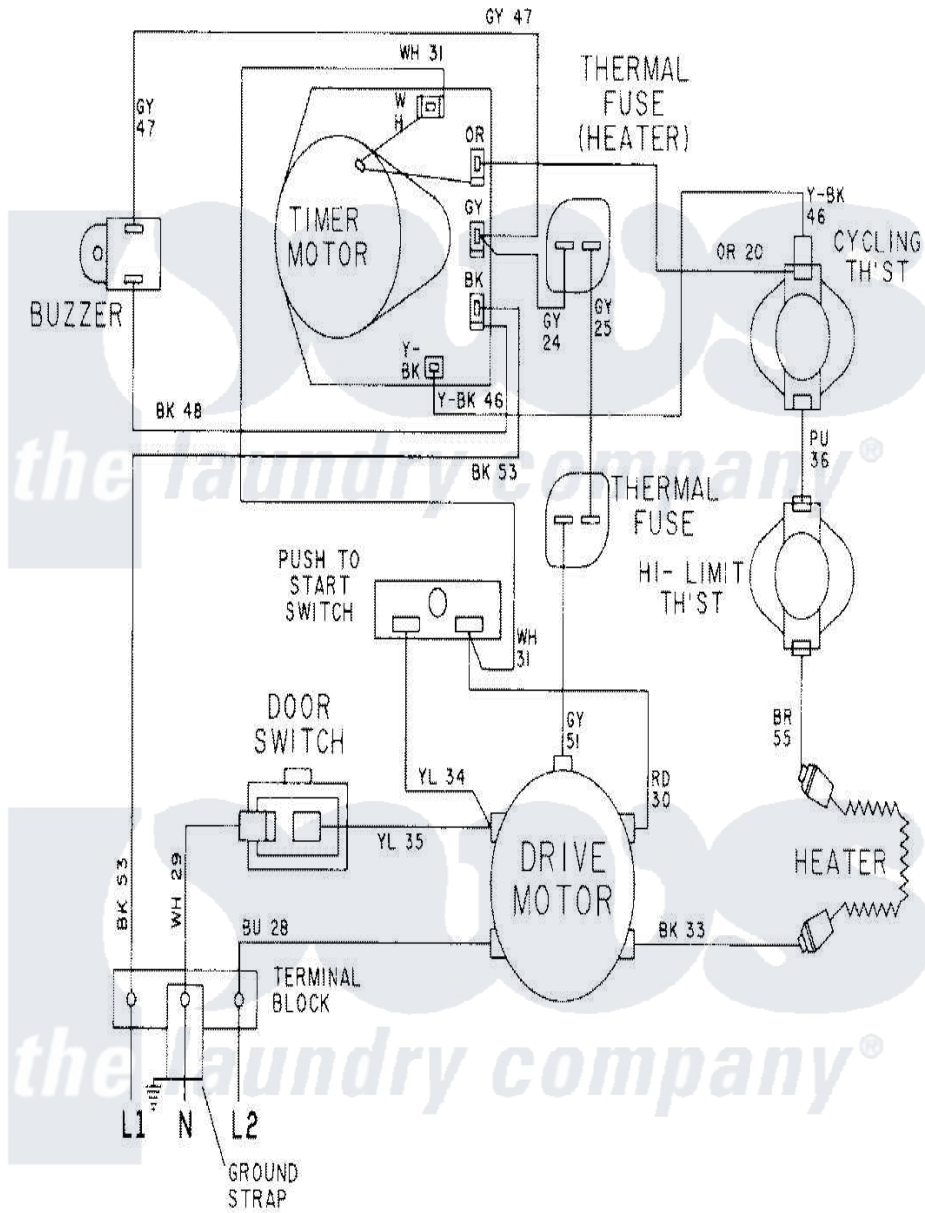

Maytag LDE6004ACW 09 - WIRING INFORMATION-LDE6004ACW

Maytag Residential Maytag LDE6004ACW Dryer Parts Parts Diagram 09 - WIRING INFORMATION-LDE6004ACW
 Click on the part number to view part

Item	Original Part Number	Replaced By	Status	Part Description
NI	15001015		Not Available	WIRING INFORMATION