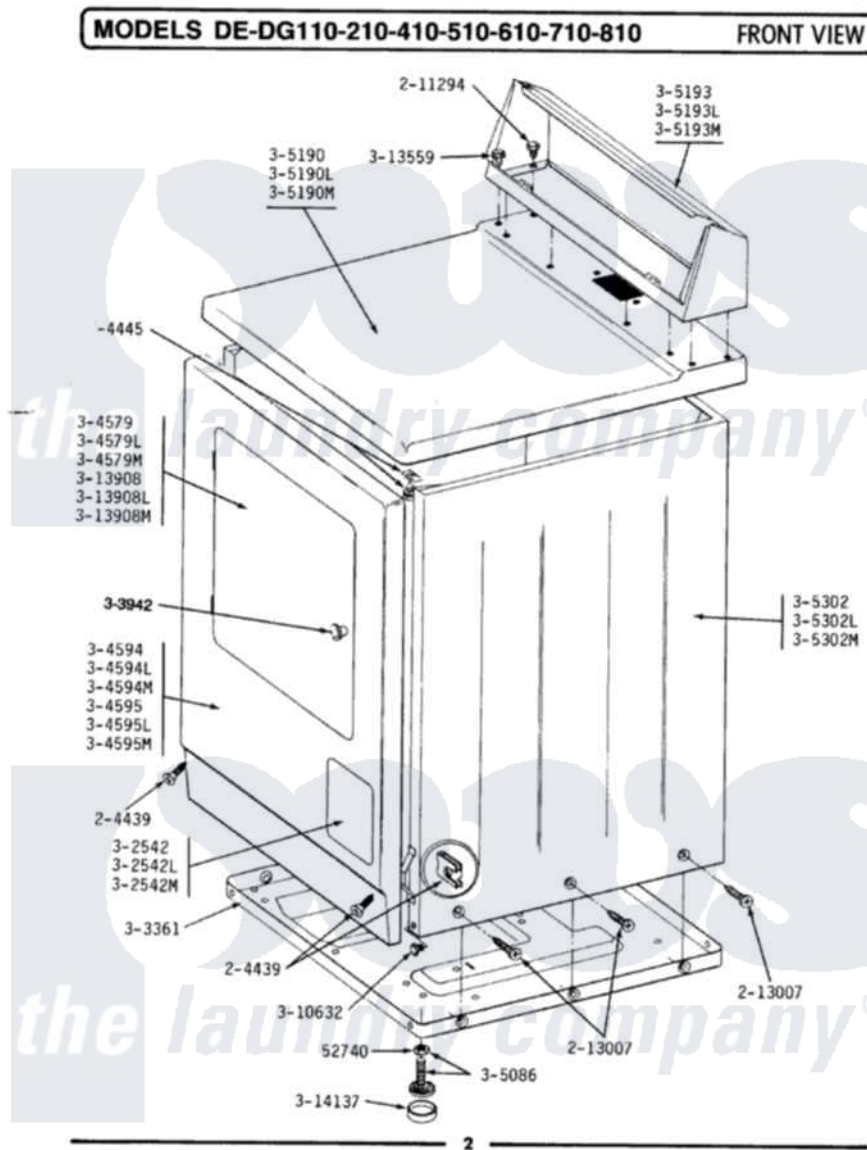

Maytag LDE610 03 - FRONT VIEW

Maytag Residential Maytag LDE610 Dryer Parts Parts Diagram 03 - FRONT VIEW
 Click on the part number to view part

Item	Original Part Number	Replaced By	Status	Part Description
1	Y052740	62739		Nut, Lock
2	204439			Screw And Fstner Assembly
3	204445			Screw And Fastener Assembly
4	211294	90767		Screw, 8A X 3/8 HeX Washer Head Tapping
5	213007			Xfor Cabinet See Cabinet, Back
6	302542		Not Available	PART NOT USED. (DG ONLY)
7	302542L		Not Available	PART NOT USED. (DG ONLY)
8	302542M		Not Available	ACCESS DOOR-HARVEST WHEAT
9	Y303361		Not Available	BASE ASSY. (UPPER & LOWER)
11	304579L		Not Available	DOOR-ALMOND
13	304594			Front Panel-White
14	304594L		Not Available	FRONT PANEL-ALMOND
15	304594M	3369903		Dishrack
17	304595L		Not Available	FRONT PANEL-ALMOND

19	Y305086		Adjustable Leg And Nut
21	305190L	307104L	Top Cover Assembly
24	305193L		Console
27	305302L	Not Available	CABINET-ALMOND
29	303942	Not Available	KNOB AND SCREW
30	Y310632	1163839	Screw
31	Y313559		Screw
33	313908L	Not Available	DOOR PANEL-ALMOND
35	Y314137		Foot, Rubber