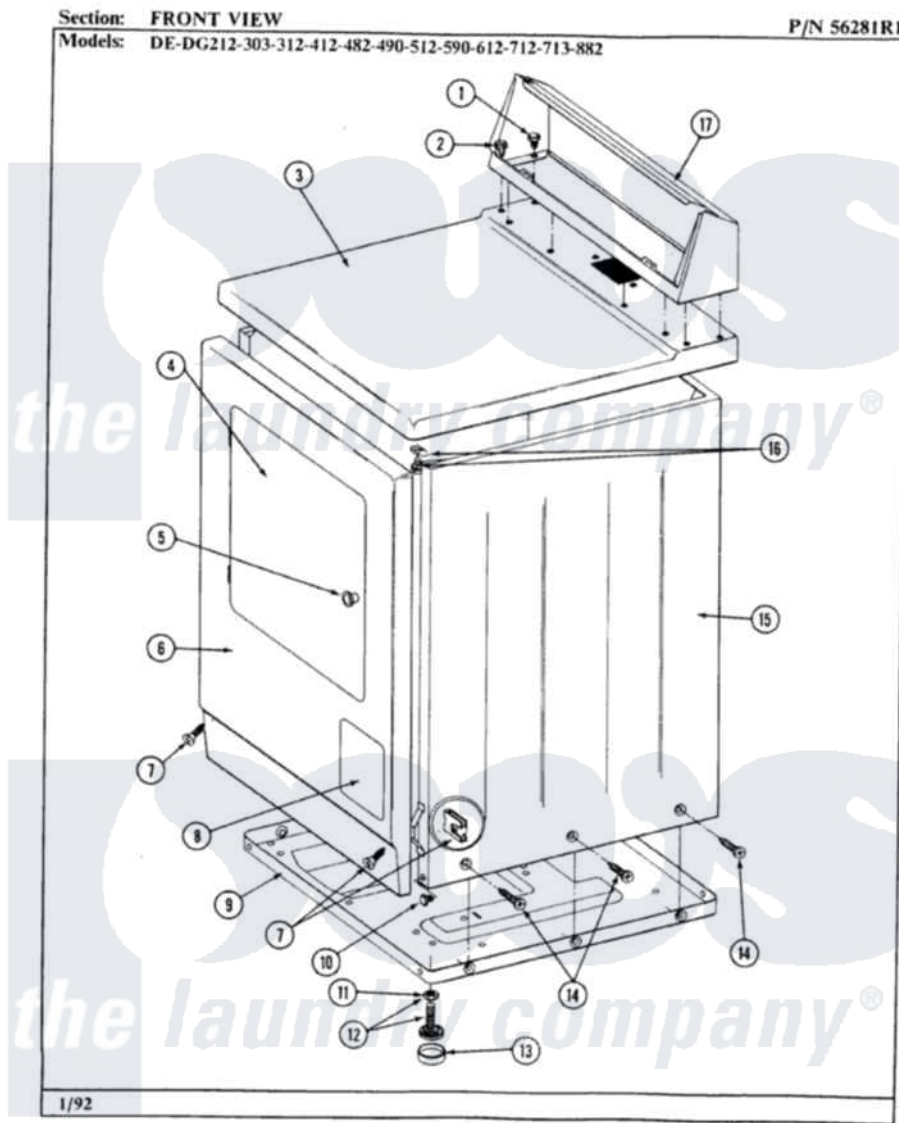

Maytag LDE612 03 - FRONT VIEW

26

Maytag Residential Maytag LDE612 Dryer Parts Parts Diagram 03 - FRONT VIEW
 Click on the part number to view part

Item	Original Part Number	Replaced By	Status	Part Description
1	211194		Not Available	LOCK WASHER
2	Y313559			Screw
3	307104L			Top Cover Assembly
4	306668L		Not Available	DOOR, ALMOND
5	303942		Not Available	KNOB AND SCREW
6	304595L		Not Available	FRONT PANEL-ALMOND
7	204439			Screw And Fstner Assembly
9	Y303361		Not Available	BASE ASSY. (UPPER & LOWER)
10	Y310632	1163839		Screw
11	Y052740	62739		Nut, Lock
12	Y305086			Adjustable Leg And Nut
13	Y314137			Foot, Rubber
14	213007			Xfor Cabinet See Cabinet, Back
15	305302L		Not Available	CABINET-ALMOND
16	204445			Screw And Fastener Assembly