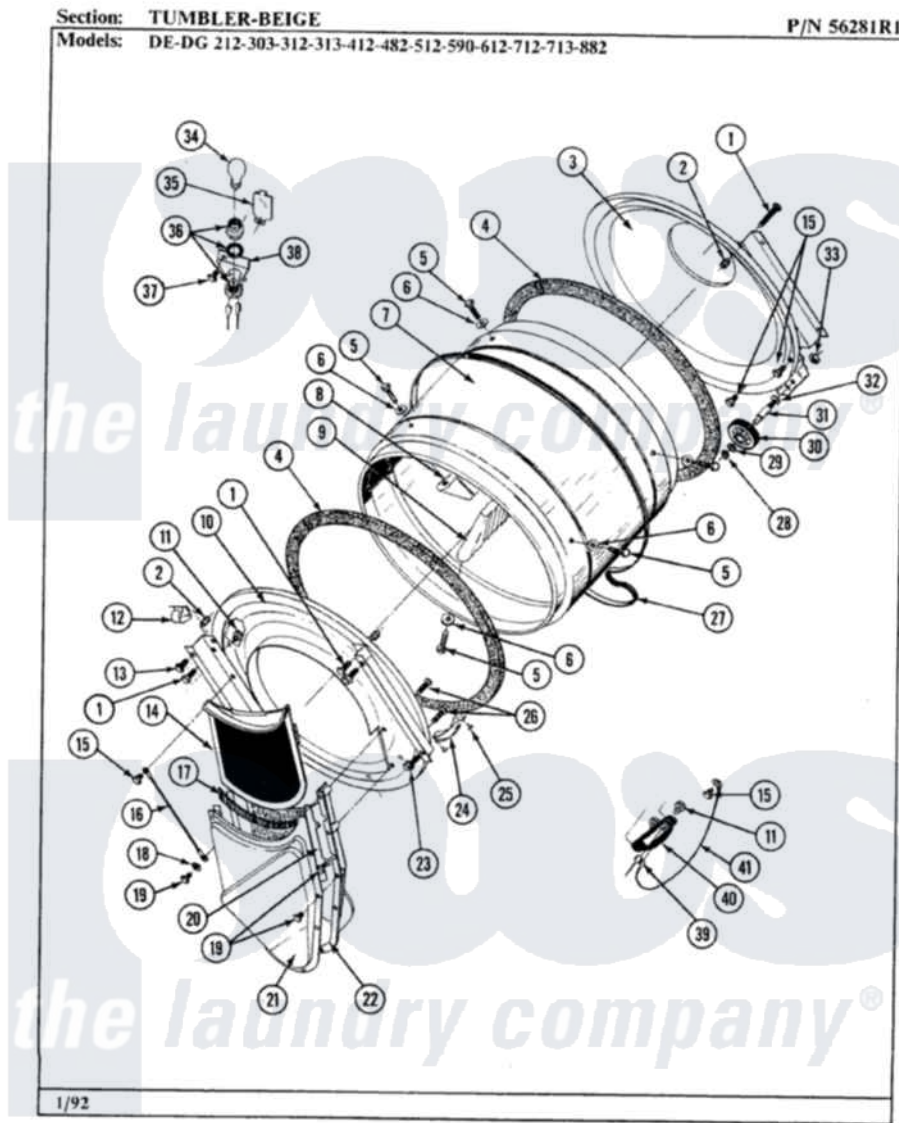

Maytag LDE612 08 - TUMBLER-BEIGE

34

Maytag [Residential Maytag LDE612 Dryer Parts](#) Parts Diagram 08 - TUMBLER-BEIGE
 Click on the part number to view part

Item	Original Part Number	Replaced By	Status	Part Description
1	313764		Not Available	SCREW
2	313915	31-3915		Tech Sheet
4	314820			Seal, Tumbler
5	Y310759			Screw, Tumbler Baffles
6	314158			Washer, Baffle To Tumbler
7	314802		Not Available	TUMBLER W/OUT BAFFLES
"	306663		Not Available	TUMBLER W/BAFFLES
8	314803	33001012		Baffle
9	314804	33001004		Baffle, Tall
11	Y251119	3177991		Screw
12	Y310376			Clip, Door Switch Harness
13	Y313561			Screw----NA
14	Y306666	33001003		Screen, Lint
15	211294	90767		Screw, 8A X 3/8 HeX Washer Head Tapping
16	205810			Wire, Ground
17	Y313796			Lint Seal

18	310557		Washer
19	Y312961	W10116751	Screw
20	Y313795		Guide For Lint Screen
21	Y312964	Not Available	OUTLET DUCT - OUTER HALF
22	306656	Not Available	OUTLET DUCT & GRID ASSEMBLY
"	306657	Not Available	OUTLET DUCT & GRID
23	Y310632	1163839	Screw
24	306508		Tumbler Bearing Kit ---W
25	210720		Rivet, Bearing To Tumbler Fmt
26	Y314110	33002917	Screw, No.10-16
27	Y312959		Poly "V" Belt For Tumbler
28	410233	9703438	Ring-Retrn
29	312535		Washer, Vault Mounting Brk.
30	Y303373	12001541	Drum Roller/Washer Assembly--W
31	Y312948	6-3129480	Shaft- Tumbler
32	Y313347	312535	Washer, Vault Mounting Brk.
33	312538	33001443	Nut, Hex
34	300909	8009	Bulb-Light
35	Y312892	33312892	Lens
36	300910	Not Available	RECEPTACLE
37	310207		Screw, No.6 X 1/4 Inch
38	312903	Not Available	LAMP BRACKET