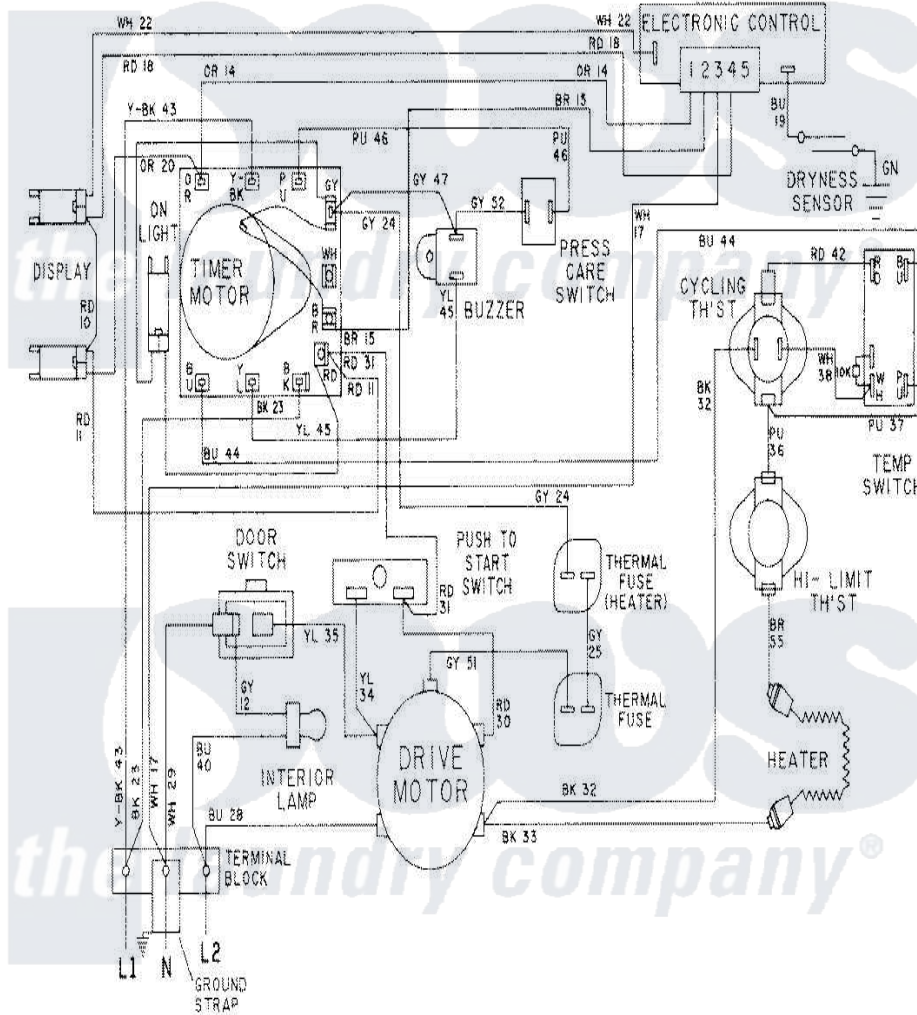

Maytag LDE6914ACE 08 - WIRING INFORMATION-LDE6914

Maytag [Residential Maytag LDE6914ACE Dryer Parts](#) Parts Diagram 08 - WIRING INFORMATION-LDE6914
 Click on the part number to view part

Item	Original Part Number	Replaced By	Status	Part Description
NI	15001576		Not Available	WIRING INFORMATION
"	15001028		Not Available	WIRING INFORMATION