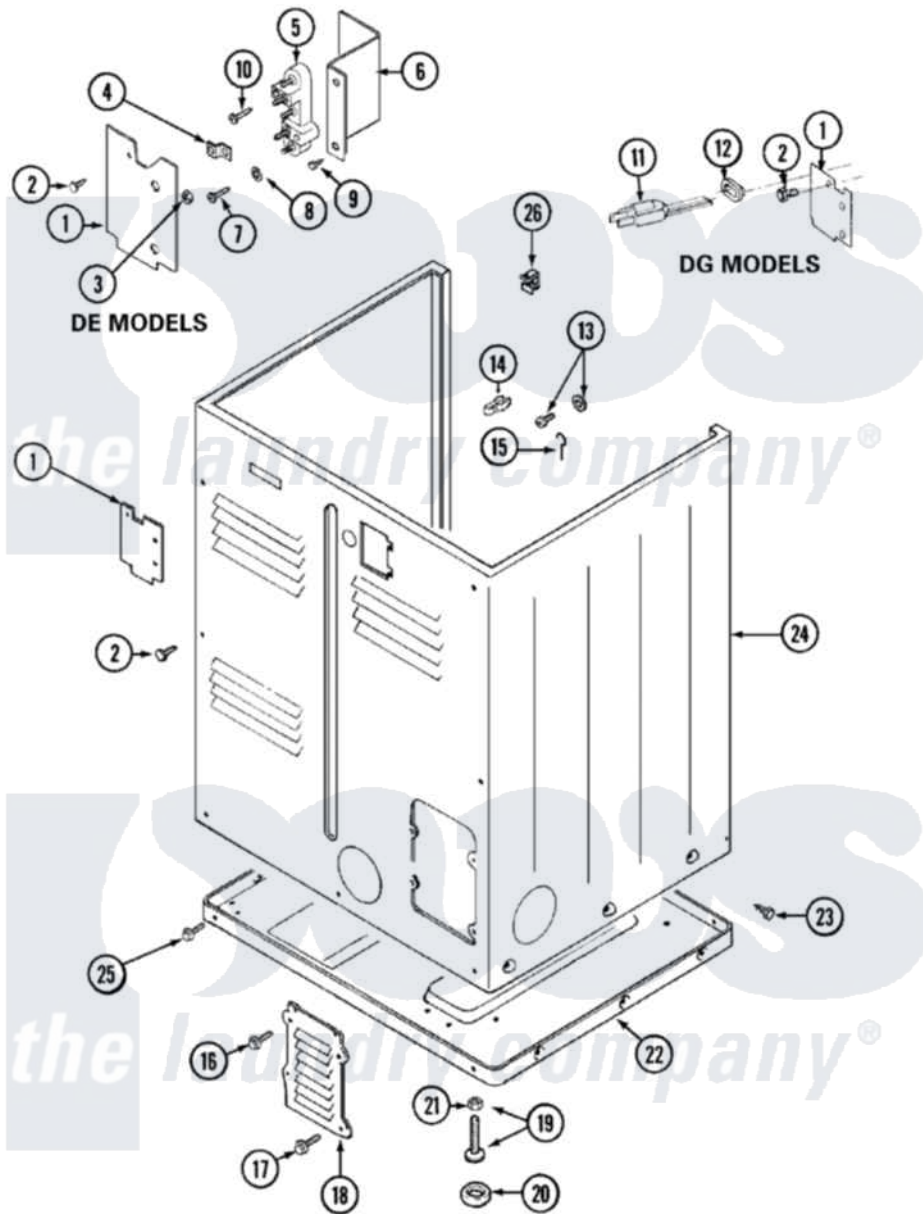

Maytag LDE6914ACL 02 - CABINET-REAR

Maytag [Residential Maytag LDE6914ACL Dryer Parts](#) Parts Diagram 02 - CABINET-REAR
 Click on the part number to view part

Item	Original Part Number	Replaced By	Status	Part Description
1	Y312905		Not Available	COVER, TERMINAL
2	Y313561			Screw---NA
3	311484	112432		Nut
5	400008			Block, Terminal
6	Y312904			Bracket, Terminal Block
7	Y312209	W10001200		Screw
8	Y311270			Washer, Terminal Block
9	Y310632	1163839		Screw
10	33001245			Screw---NA
13	303846	22003781		Screw, Ground Strap
14	301548			Clamp, Ground Wire
15	204807			Ground Wire, Supp. Pltte To Top Cover
16	Y313559			Screw
17	211294	90767		Screw, 8A X 3/8 HeX Washer Head Tapping
18	Y312951		Not Available	ACCESS COVER, BACK

19	Y305086		Adjustable Leg And Nut
20	Y314137		Foot, Rubber
21	Y052740	62739	Nut, Lock
22	Y303361	Not Available	BASE ASSY. (UPPER & LOWER)
23	213007		Xfor Cabinet See Cabinet, Back
24	33001160	Not Available	CABINET (ALM)
25	Y313561		Screw----NA
"	Y310632	1163839	Screw