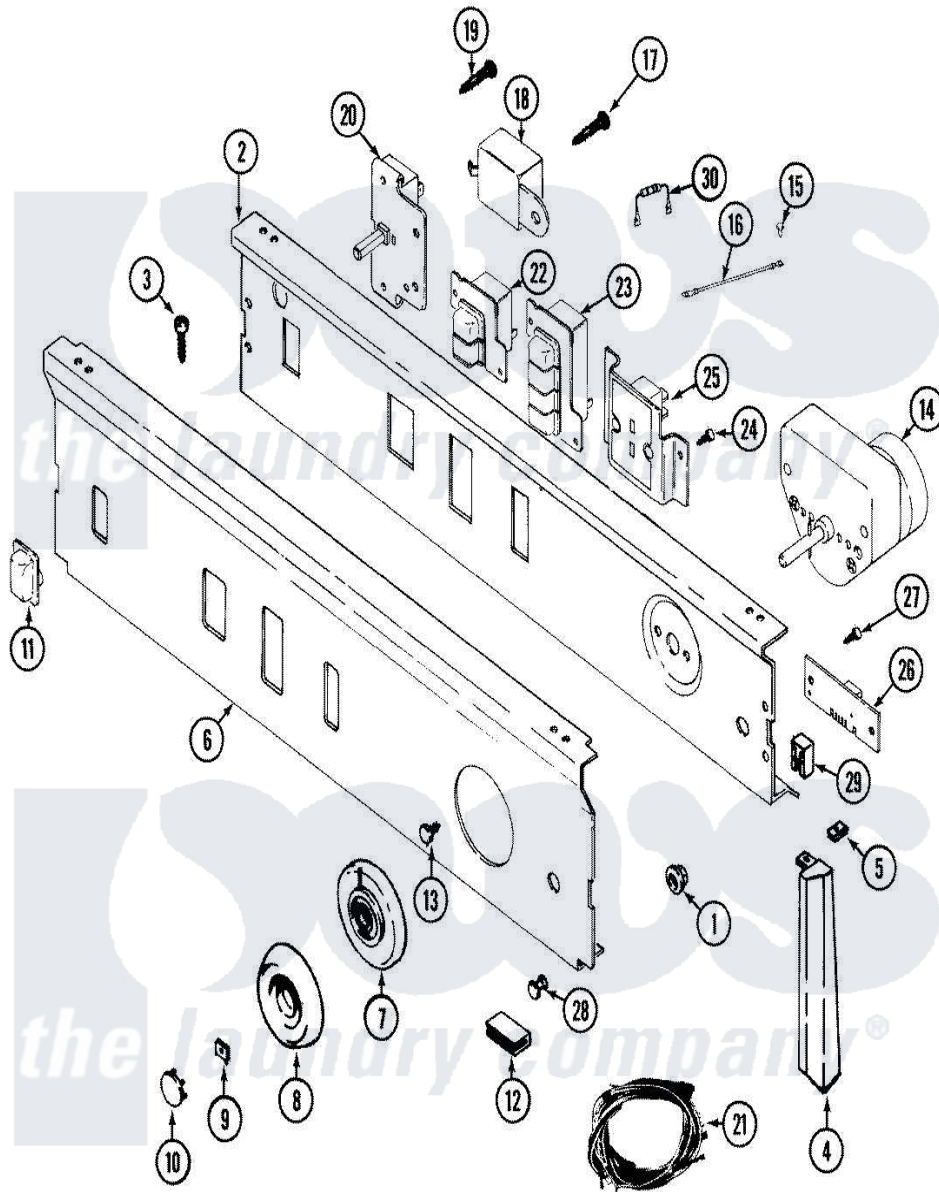

Maytag LDE6914ACL 03 - CONTROL PANEL

Maytag Residential Maytag LDE6914ACL Dryer Parts Parts Diagram 03 - CONTROL PANEL
 Click on the part number to view part

Item	Original Part Number	Replaced By	Status	Part Description
1	214872			Palnut, End Cap Note: Nut, Lamp Holder
2	33001265			Plate, Support
3	314728	210932		Screw, No.8 X 9/16 Ctsk Note: Screw, Inlet Duct
4	22001288			End Cap, Control Panel
"	22001290			End Cap, Control Panel
5	214894			Fastener, End Cap
6	33001094			Panel, Control
7	33001182		Not Available	SKIRT, TIMER DIAL (BLK)
8	315041			Knob, Timer
9	312273			Nut, Control Knob
10	216193		Not Available	CAP, TIMER KNOB (BLK)
11	33001186		Not Available	BUTTON (BLK)
12	214897			Pad, Control Panel
13	315317	488234		Screw 8-32 X 1/4
14	33001035			Timer

15	210186	3370225	Screw
16	204807		Ground Wire, Supp. Plte To Top Cover
17	315317	488234	Screw 8-32 X 1/4
18	Y308205	33001623	Buzzer, Non-Adjustable
19	315317	488234	Screw 8-32 X 1/4
20	33001232	Not Available	SWITCH, PUSH TO START
21	33001135		Wire Harness, Main
"	33001338	Not Available	WIRE HARNESS, MAIN
"	33001534	Not Available	HARNESS, WIRE
22	33001219		Switch, Push Button
23	33001213	Not Available	SWITCH, PUSH BUTTON (4 POSITIO
24	315317	488234	Screw 8-32 X 1/4
25	33001046		Display, Dryness Assembly
26	33001212		Board, Control-Moisture Sensor
27	315317	488234	Screw 8-32 X 1/4
28	22001215	7730P011-60	Lens, Indicator Light
29	33001224		Light, Indicator
30	33001104		Resistor
31	16000327	Not Available	GUIDE, QUICK REF. - MAYTAG
"	33001260	Not Available	MANUAL, USE & CARE