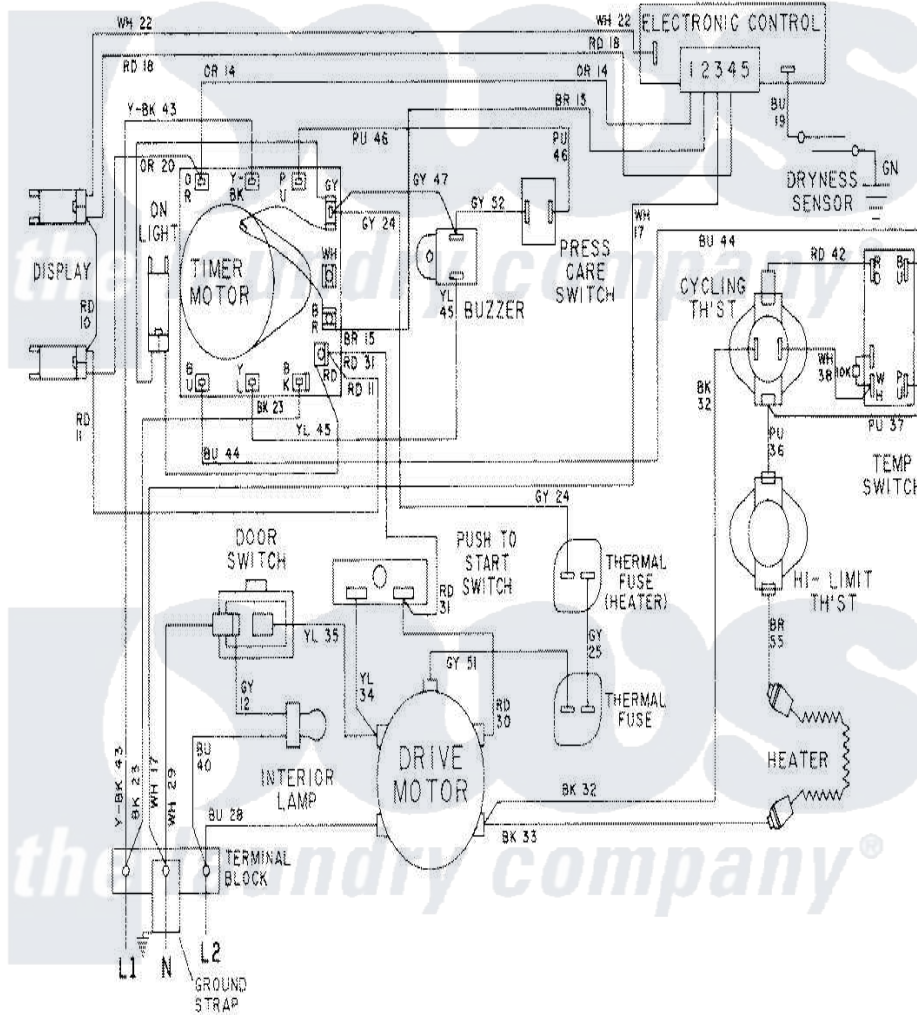

# Maytag LDE6914ACL 08 - WIRING INFORMATION-LDE6914

Maytag Residential Maytag LDE6914ACL Dryer Parts Parts Diagram 08 - WIRING INFORMATION-LDE6914  
 Click on the part number to view part

Item	Original Part Number	Replaced By	Status	Part Description
NI	15001576		Not Available	WIRING INFORMATION
"	15001028		Not Available	WIRING INFORMATION