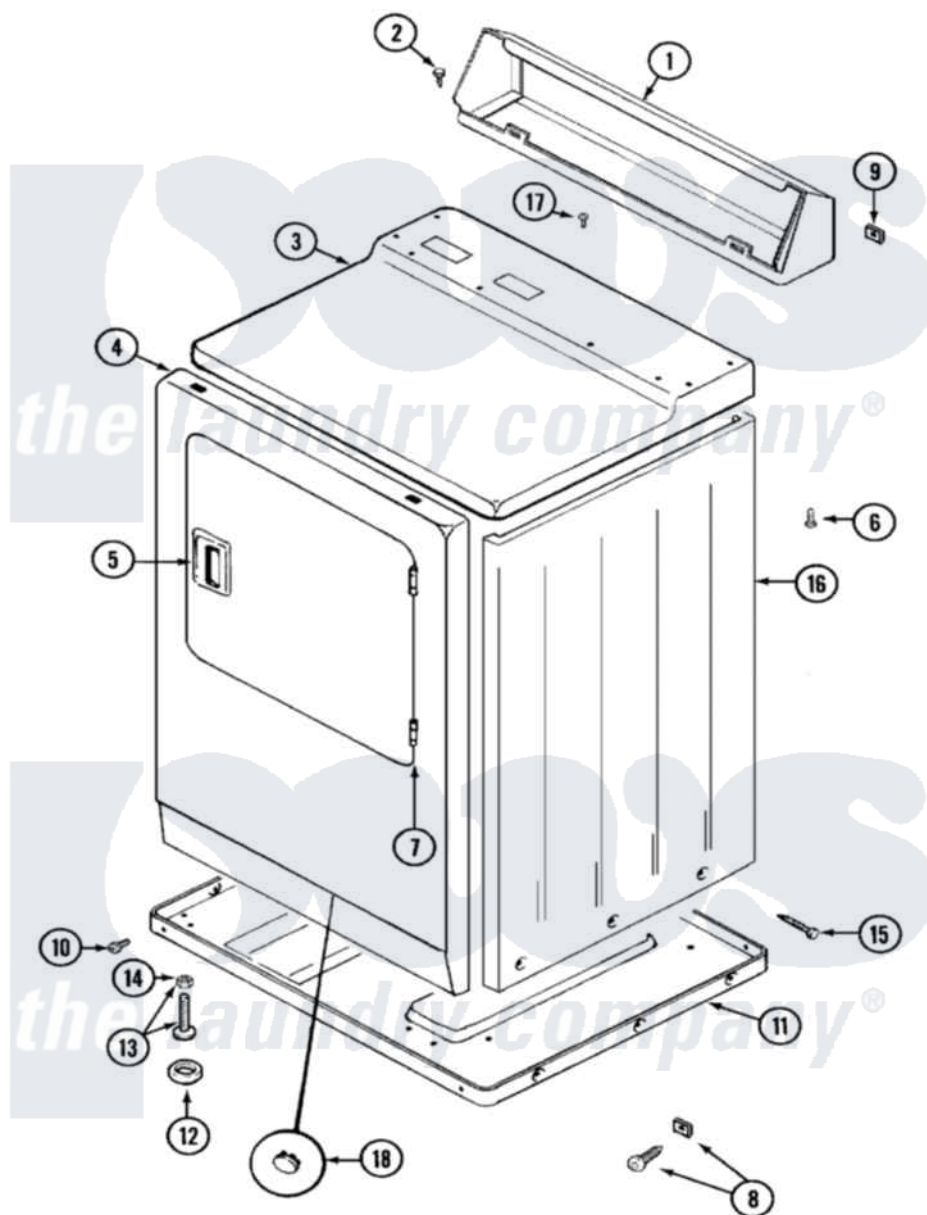

Maytag LDE6914ACM 01 - CABINET-FRONT (LDE6914ACM & LDG6914AAM)

Maytag Residential Maytag LDE6914ACM Dryer Parts Parts Diagram 01 - CABINET-FRONT (LDE6914ACM & LDG6914AAM)

Click on the part number to view part

Item	Original Part Number	Replaced By	Status	Part Description
1	<a href="#">305193L</a>			Console
2	216423	<a href="#">3370225</a>		Screw
3	33001166		Not Available	COVER, TOP (ALM)----NA
4	33001221	<a href="#">22001817</a>		Sheet, Sound Damper
"	33001258	<a href="#">33001242</a>		Panel, Front
5	33001254	<a href="#">37001047</a>		Handle, Door
6	<a href="#">214354</a>			Screw, Top Cover To Cabnt.
7	<a href="#">33001230</a>			Hinge, Door
8	<a href="#">204439</a>			Screw And Fstner Assembly
9	<a href="#">215075</a>			Fastener, Control Panel To Console
10	<a href="#">Y313561</a>			Screw----NA
"	Y310632	<a href="#">1163839</a>		Screw
11	Y303361		Not Available	BASE ASSY. (UPPER & LOWER)

12	<a href="#">Y314137</a>		Foot, Rubber
13	<a href="#">Y305086</a>		Adjustable Leg And Nut
14	Y052740	<a href="#">62739</a>	Nut, Lock
15	<a href="#">213007</a>		Xfor Cabinet See Cabinet, Back
16	33001160	Not Available	CABINET (ALM)
17	210186	<a href="#">3370225</a>	Screw
18	33001168	Not Available	PLUG, SIGHT HOLE (ALM)