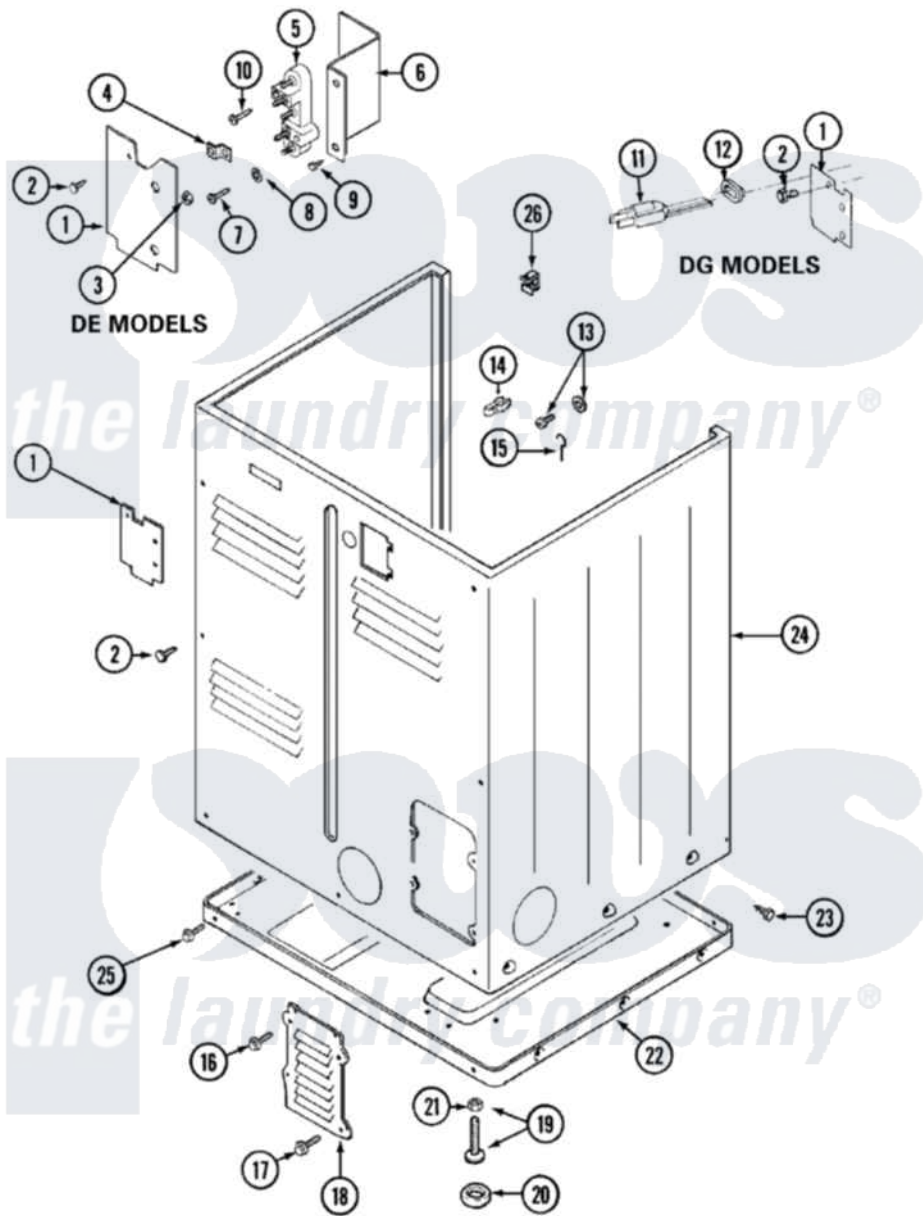

**Maytag LDE6914ACM 02 - CABINET-REAR (LDE6914ACM & LDG6914AAM)**

Maytag Residential Maytag LDE6914ACM Dryer Parts Parts Diagram 02 - CABINET-REAR (LDE6914ACM & LDG6914AAM)

Click on the part number to view part

Item	Original Part Number	Replaced By	Status	Part Description
1	Y312905		Not Available	COVER, TERMINAL
2	<a href="#">Y313561</a>			Screw---NA
3	311484	<a href="#">112432</a>		Nut
4	<a href="#">Y312184</a>			Strap, Grounding
5	<a href="#">400008</a>			Block, Terminal
6	<a href="#">Y312904</a>			Bracket, Terminal Block
7	Y312209	<a href="#">W10001200</a>		Screw
8	<a href="#">Y311270</a>			Washer, Terminal Block
9	Y310632	<a href="#">1163839</a>		Screw
10	<a href="#">33001245</a>			Screw---NA
13	303846	<a href="#">22003781</a>		Screw, Ground Strap
14	<a href="#">301548</a>			Clamp, Ground Wire
15	<a href="#">204807</a>			Ground Wire, Supp. Plte To Top Cover
16	<a href="#">Y313559</a>			Screw

17	211294	<a href="#">90767</a>	Screw, 8A X 3/8 HeX Washer Head Tapping
18	Y312951	Not Available	ACCESS COVER, BACK
19	<a href="#">Y305086</a>		Adjustable Leg And Nut
20	<a href="#">Y314137</a>		Foot, Rubber
21	Y052740	<a href="#">62739</a>	Nut, Lock
22	Y303361	Not Available	BASE ASSY. (UPPER & LOWER)
23	<a href="#">213007</a>		Xfor Cabinet See Cabinet, Back
24	33001160	Not Available	CABINET (ALM)
25	Y310632	<a href="#">1163839</a>	Screw
"	<a href="#">Y313561</a>		Screw----NA