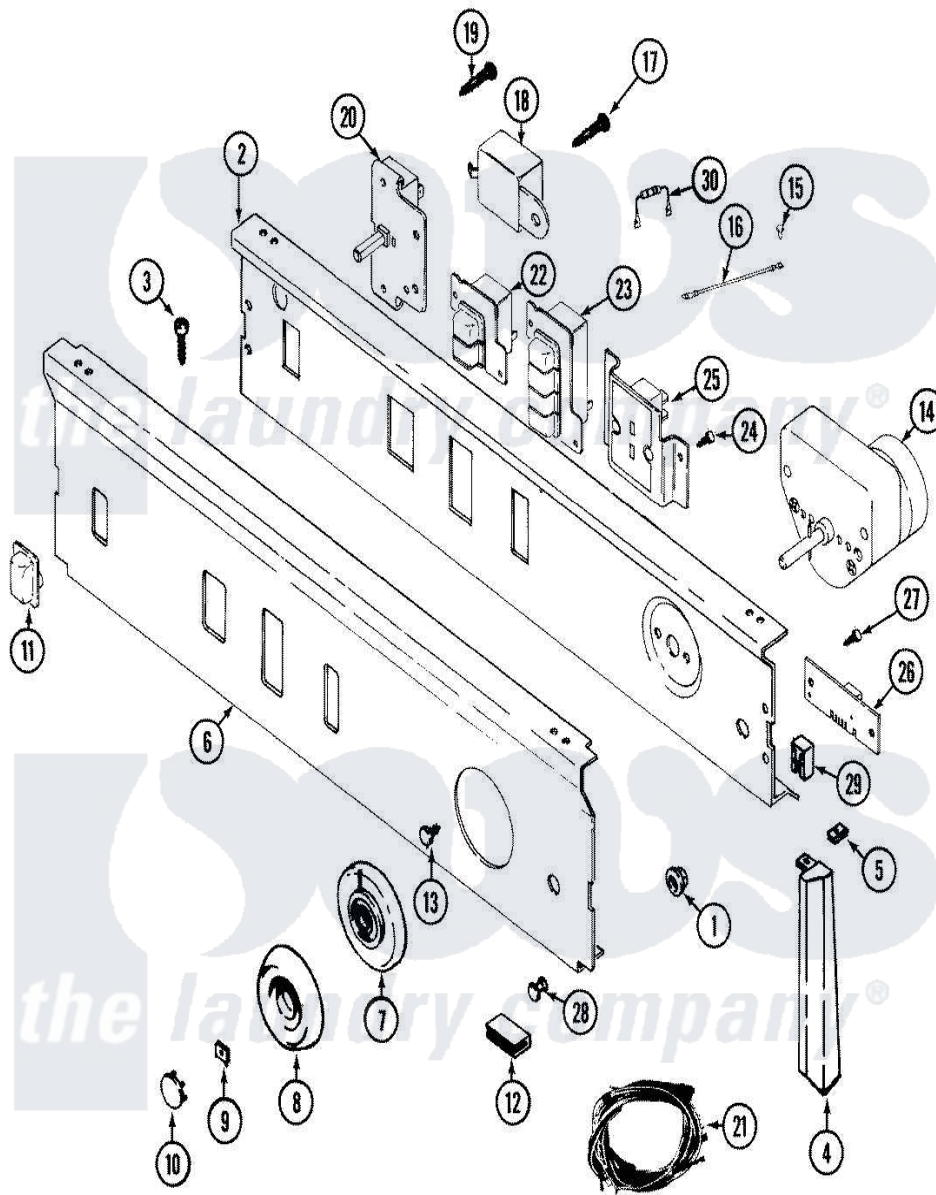

Maytag LDE6914ACM 03 - CONTROL PANEL (LDE6914ACM & LDG6914AAM)

Maytag [Residential Maytag LDE6914ACM Dryer Parts](#) Parts Diagram 03 - CONTROL PANEL (LDE6914ACM & LDG6914AAM)

[Click on the part number to view part](#)

Item	Original Part Number	Replaced By	Status	Part Description
1	214872			Palnut, End Cap Note: Nut, Lamp Holder
2	33001265			Plate, Support
3	210932			Screw, No.8 X 9/16 Ctsk Note: Screw, Inlet Duct
4	22001567			Cap, End
"	22001566	22001293		End Cap, Control Panel
"	22001293			End Cap, Control Panel
"	22001292	22001567		Cap, End
5	214894			Fastener, End Cap
6	33001473		Not Available	PANEL, CONTROL (ALM)
7	33001372		Not Available	SKIRT, TIMER DIAL (ALM)
8	33001282	33002325		Knob Assembly
9	312273			Nut, Control Knob
10	216424		Not Available	CAP, KNOB (ALM)

11	33001450	33001371	Button, Push-To-Start
12	214897		Pad, Control Panel
13	315317	488234	Screw 8-32 X 1/4
14	33001035		Timer
15	210186	3370225	Screw
16	204807		Ground Wire, Supp. Plte To Top Cover
17	315317	488234	Screw 8-32 X 1/4
18	Y308205	33001623	Buzzer, Non-Adjustable
19	315317	488234	Screw 8-32 X 1/4
20	33001232	Not Available	SWITCH, PUSH TO START
21	33001534	Not Available	HARNES, WIRE
"	33001338	Not Available	WIRE HARNES, MAIN
22	33001455	33001219	Switch, Push Button
23	33001451	Not Available	SWITCH, TEMP. (4 POS.-ALM)
24	315317	488234	Screw 8-32 X 1/4
25	33001045	Not Available	DISPLAY, DRYNESS ASY. (ALM)
26	33001212		Board, Control-Moisture Sensor
27	315317	488234	Screw 8-32 X 1/4
28	22001215	7730P011-60	Lens, Indicator Light
29	33001224		Light, Indicator
30	33001104		Resistor
31	16000327	Not Available	GUIDE, QUICK REF. - MAYTAG
"	33001260	Not Available	MANUAL, USE & CARE