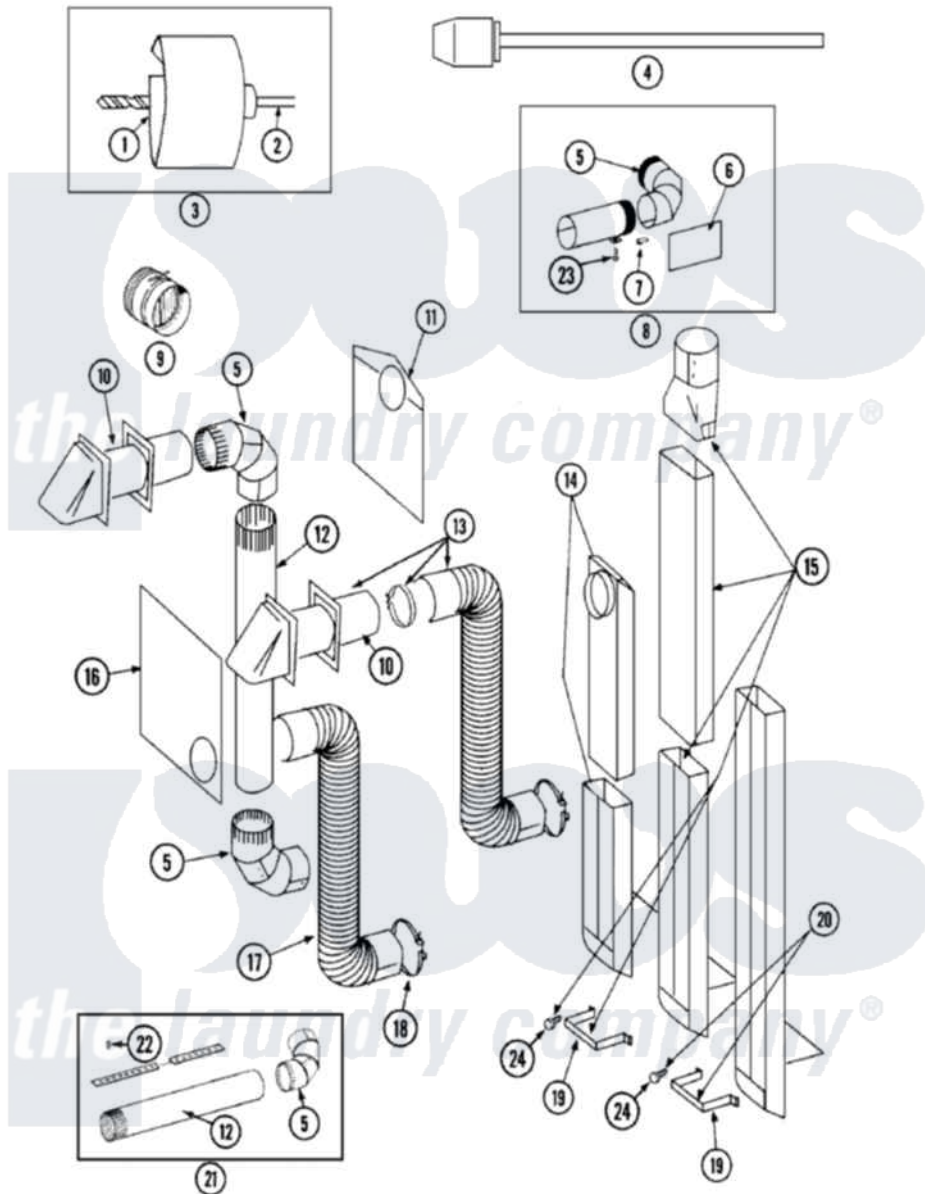

# Maytag LDE6914ACM 05 - DUCTING

Maytag Residential Maytag LDE6914ACM Dryer Parts Parts Diagram 05 - DUCTING  
 Click on the part number to view part

Item	Original Part Number	Replaced By	Status	Part Description
1	038179		Not Available	BLADE, SAW
2	038180		Not Available	REPLACEMENT DRILL
3	038766		Not Available	HOLE SAW W/DRILL BIT
4	<a href="#">038767</a>			Extension Chuck, Drill
5	<a href="#">Y059131</a>			Elbow, Venting
6	<a href="#">312302</a>			Insulation, Exhaust Duct Kit
7	<a href="#">213323</a>			Fastener, Exhaust Duct Kit
8	<a href="#">Y304652</a>			Exhaust Duct Kit
9	059146		Not Available	DAMPER, BACK DRAFT
10	Y059129	<a href="#">4396007RW</a>		Vent Hood
11	311353		Not Available	BAG, LINT (DACRON)
12	<a href="#">Y059130</a>			Pipe, Venting
13	<a href="#">Y059143</a>			Flexible Vent Kit
14	<a href="#">Y059135</a>			Vent Duct Assembly
15	059144		Not Available	RECTANGULAR VENT KIT
16	Y059134			PLATE, ALUM. WINDOW (15``X20``)

17	Y304353	<a href="#">4396010RP</a>	6ft Scvent
18	<a href="#">Y304630</a>		Clamp, Flexible Duct
19	<a href="#">313272</a>		Bracket, Exhaust Deflector
20	303736	Not Available	EXHAUST DEFLECTOR KIT
21	306399	Not Available	EXHAUST DEFLECTOR KIT
22	Y251119	<a href="#">3177991</a>	Screw
23	211294	<a href="#">90767</a>	Screw, 8A X 3/8 HeX Washer Head Tapping
24	211294	<a href="#">90767</a>	Screw, 8A X 3/8 HeX Washer Head Tapping