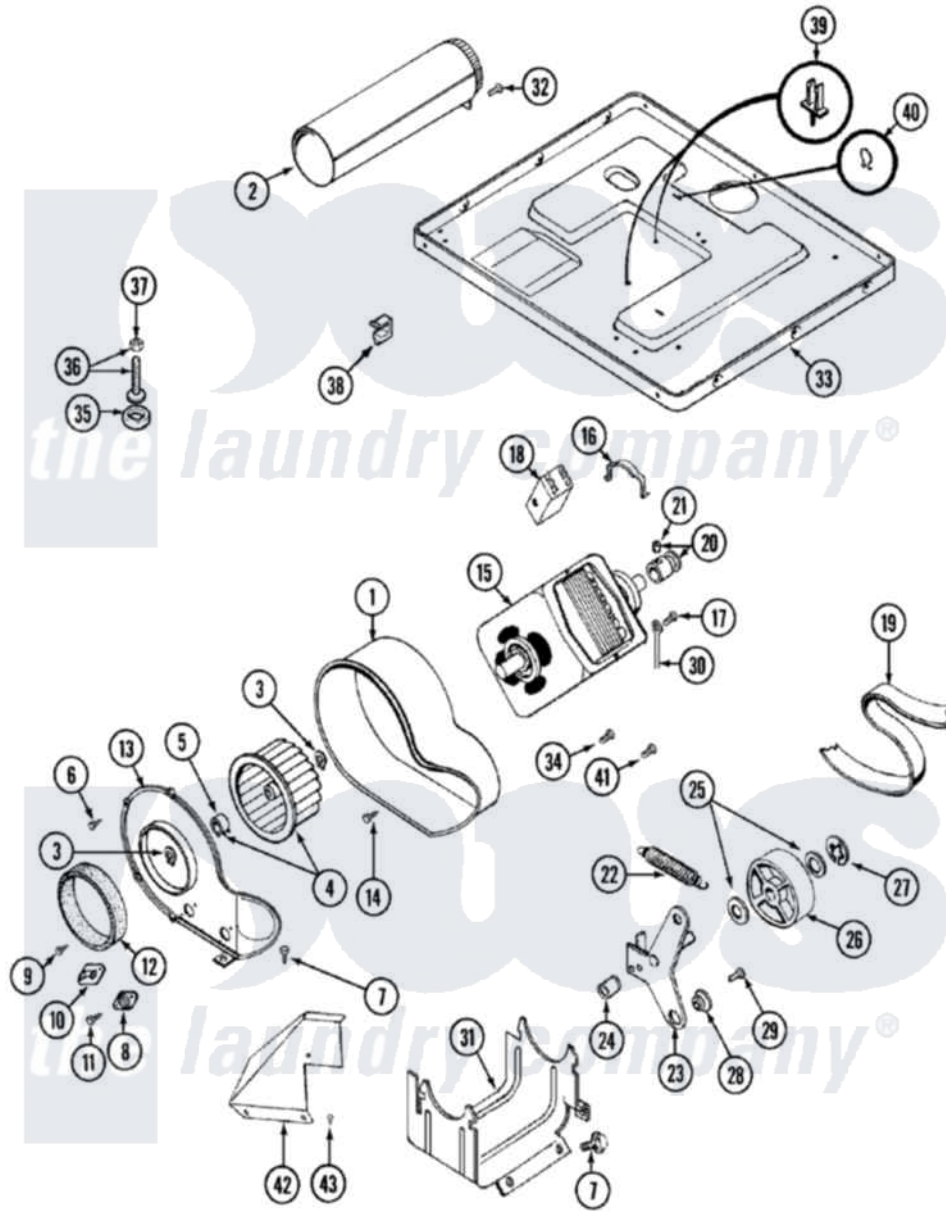

# Maytag LDE6914ACM 07 - MOTOR DRIVE (LDE6914ACM & LDG6914AAM)

Maytag [Residential Maytag LDE6914ACM Dryer Parts](#) Parts Diagram 07 - MOTOR DRIVE (LDE6914ACM & LDG6914AAM)

[Click on the part number to view part](#)

Item	Original Part Number	Replaced By	Status	Part Description
1	<a href="#">Y312893</a>			Housing, Blower
2	Y303442			EXHAUST DUCT ASSEMBLY
3	410233	<a href="#">9703438</a>		Ring-Retrn
4	<a href="#">Y303836</a>			Blower Wheel Assembly And Clamp
5	<a href="#">312967</a>			Clamp, Blower Housing
6	Y312961	<a href="#">W10116751</a>		Screw
7	<a href="#">Y313561</a>			Screw---NA
8	<a href="#">306911</a>			Thermostat, Multi-Temp
9	211294	<a href="#">90767</a>		Screw, 8A X 3/8 HeX Washer Head Tapping
10	<a href="#">306604</a>			Cut-Off, Thermal Part Not Used
11	314848	<a href="#">W10116760</a>		Screw
12	<a href="#">Y312901</a>			Seal, Housing Cover
13	<a href="#">314846</a>			Cover, Blower Housing
14	Y310632	<a href="#">1163839</a>		Screw