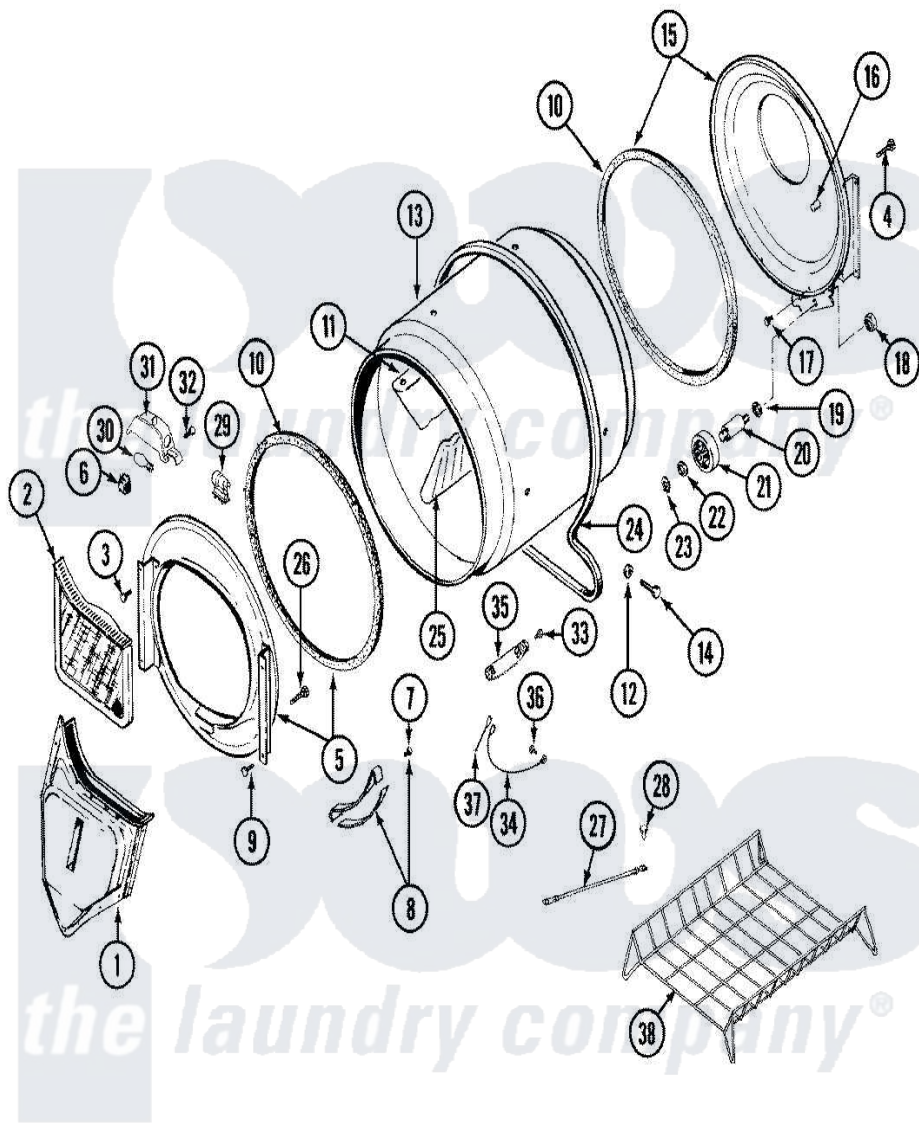

# Maytag LDE6914ACM 08 - TUMBLER (LDE6914ACM & LDG6914AAM)

Maytag [Residential Maytag LDE6914ACM Dryer Parts](#) Parts Diagram 08 - TUMBLER (LDE6914ACM & LDG6914AAM)  
 Click on the part number to view part

Item	Original Part Number	Replaced By	Status	Part Description
1	<a href="#">33001016</a>			Outlet Duct Assembly
2	33001171	<a href="#">33002970</a>		Lint Filte
3	313764		Not Available	SCREW
4	<a href="#">Y313561</a>			Screw----NA
5	<a href="#">33001423</a>			Front Assembly, Tumbler
6	<a href="#">Y310376</a>			Clip, Door Switch Harness
7	<a href="#">210720</a>			Rivet, Bearing To Tumbler Frmt
8	<a href="#">306508</a>			Tumbler Bearing Kit ---W
9	Y310632	<a href="#">1163839</a>		Screw
10	<a href="#">314820</a>			Seal, Tumbler
11	<a href="#">33001012</a>			Baffle
12	<a href="#">314158</a>			Washer, Baffle To Tumbler
13	33001108		Not Available	DRYER TUMBLER, W/O BAFFLES
14	<a href="#">Y310759</a>			Screw, Tumbler Baffles
15	<a href="#">33001178</a>			Back, Tumbler
16	313915	<a href="#">31-3915</a>		Tech Sheet