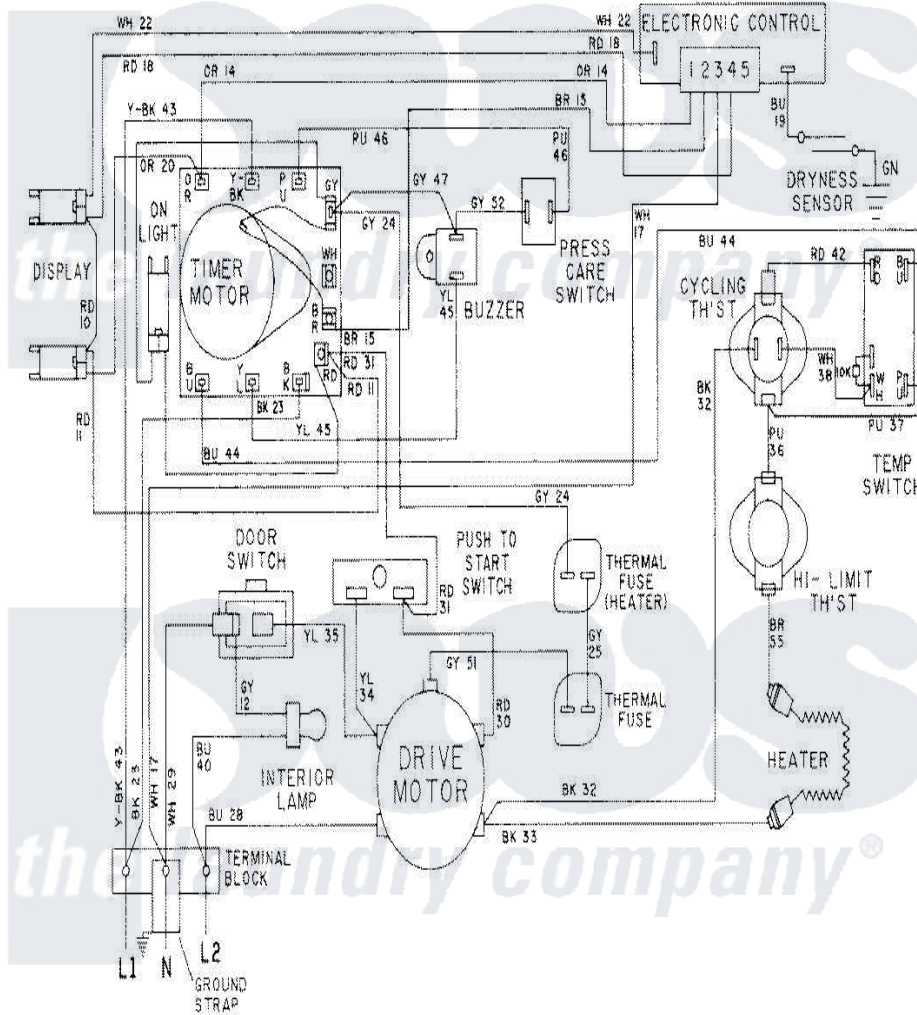

Maytag LDE6914ACM 09 - WIRING INFORMATION-LDE6914

Maytag [Residential Maytag LDE6914ACM Dryer Parts](#) Parts Diagram 09 - WIRING INFORMATION-LDE6914
 Click on the part number to view part

Item	Original Part Number	Replaced By	Status	Part Description
NI	15001576		Not Available	WIRING INFORMATION
"	15001028		Not Available	WIRING INFORMATION