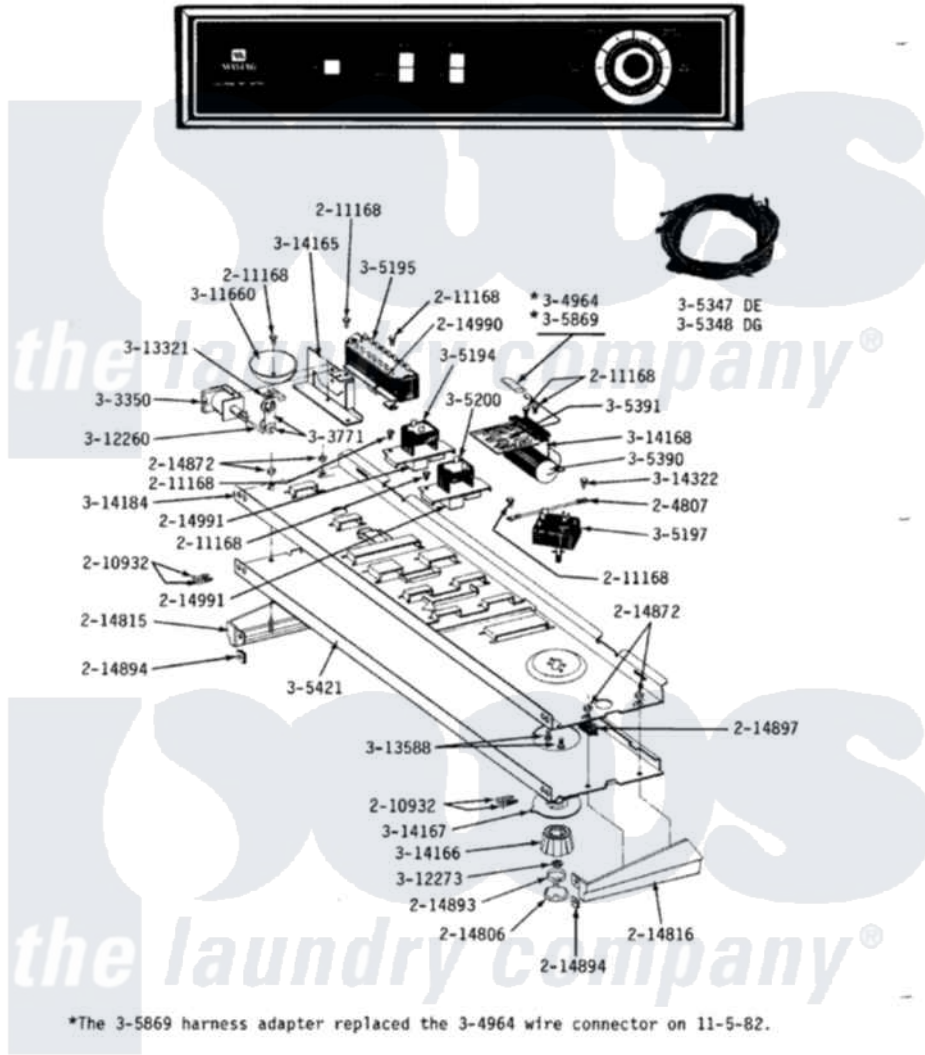

Maytag LDE710 01 - CONTROL PANEL

MODEL DE-DG710 CONTROL PANEL

Maytag [Residential Maytag LDE710 Dryer Parts](#) Parts Diagram 01 - CONTROL PANEL
 Click on the part number to view part

Item	Original Part Number	Replaced By	Status	Part Description
1	204807			Ground Wire, Supp. Plte To Top Cover
2	210932			Screw, No.8 X 9/16 Ctsk Note: Screw, Inlet Duct
3	211168	W10139210		Screw, 8-18 X 5/16
4	214806		Not Available	CAP FOR TIMER KNOB
5	214815			End Cap F/Control Panel-LH
6	214816			End Cap F/Control Panel-RH
7	214872			Palnut, End Cap Note: Nut, Lamp Holder
8	214893		Not Available	DETENT RING F/TIMER KNOB CA
9	214894			Fastener, End Cap
10	214897			Pad, Control Panel
11	214990			Button For Switch
12	214991			Button For Switch
13	Y303350		Not Available	SOLENOID
14	Y303771		Not Available	CHIME ACTUATOR

14	1303771	Not Available	ASSEMBLY
15	304964		Wire Connector
16	305194	Not Available	DRYNESS OR PRESS CARE SWITC
17	305195		Start Control Switch
18	305197	Not Available	CYCLE SELECTOR SWITCH
19	305200	Not Available	TEMPERATURE SELECTOR SWITCH
20	305347	Not Available	MAIN WIRE HARNESS
21	305348	WB48M1	Ov Rack GDE
22	305390	Not Available	EDGEBOARD CONNECTOR ASSEMBL
23	305391		Printed Circuit Board
24	305421	Not Available	CONTROL PANEL
25	305869	Not Available	HARNESS ADAPTER WIRE
26	Y311660		Chime
27	Y312260	Not Available	LINK
28	312273		Nut, Control Knob
29	Y313321		Chime Actuator
30	Y313588	488234	Screw 8-32 X 1/4
31	314165	Not Available	CHIME AND SOLENOID BRACKET
32	Y314166		Knob For Timer
33	314167	Not Available	TIMER DIAL INDICATOR
34	314168	313611	Button-DR
35	314184		Back Up Plate
36	Y314322	211251	Screw, Transformer