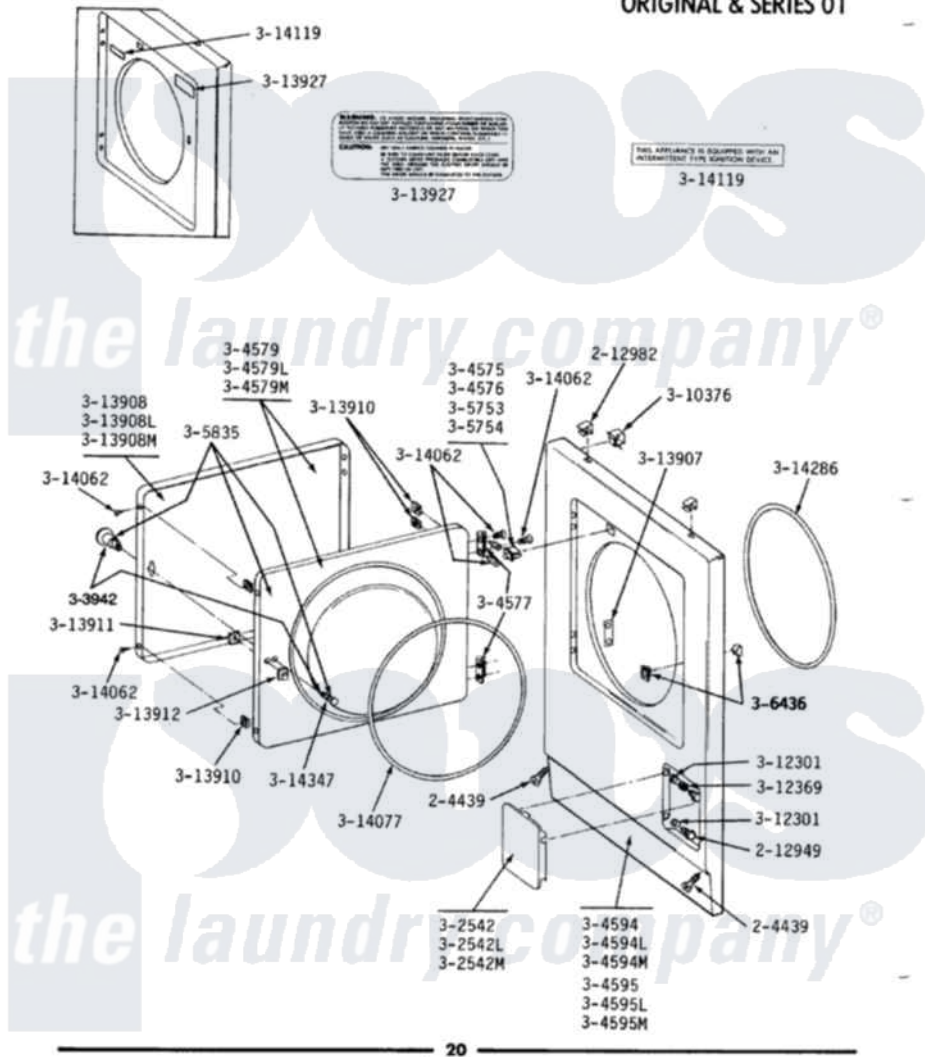

Maytag LDE710 02 - FRONT PANEL & DOOR ASSEMBLY

MODELS DE-DG110-210-410-510-610-710-810

**FRONT PANEL & DOOR ASSEMBLY
ORIGINAL & SERIES 01**

Maytag Residential Maytag LDE710 Dryer Parts Parts Diagram 02 - FRONT PANEL & DOOR ASSEMBLY
Click on the part number to view part

Item	Original Part Number	Replaced By	Status	Part Description
1	204439			Screw And Fstner Assembly
2	212949	22001866		Screw, Relay
3	212982	22001650		Fastener, Spring
4	302542		Not Available	PART NOT USED. (DG ONLY)
5	302542L		Not Available	PART NOT USED. (DG ONLY)
6	302542M		Not Available	ACCESS DOOR-HARVEST WHEAT
7	Y304575	W10169313		Switch-Dor
8	Y304576	W10169313		Switch-Dor
9	Y304577	33001230		Hinge, Door
10	306436			Door Latch Kit--W
12	304579L		Not Available	DOOR-ALMOND
14	304594			Front Panel-White
15	304594L		Not Available	FRONT PANEL-ALMOND
16	304594M	3369903		Dishrack
18	304595L		Not Available	FRONT PANEL-ALMOND
20	Y305753	W10169313		Switch-Dor

21	Y305754	W10169313	Switch-Dor
22	305835	Not Available	INNER DOOR WITH KNOB & SCRE
23	303942	Not Available	KNOB AND SCREW
24	Y310376		Clip, Door Switch Harness
25	312301	Not Available	BUSHING FOR ACCESS STUD
26	312369		Sleeve, Access Panel Stud Part Not Used
27	Y313907		Fastener, Twin
29	313908L	Not Available	DOOR PANEL-ALMOND
31	Y313910		Clip, Door Liner To Outer Panel
32	Y313911		Door Strike Retainer
33	Y313912	306436	Door Latch Kit--W
34	Y313927		INSTRUCTION LABEL
35	Y314062		Screw, Door Hinge And Panel
36	314077		Door Seal
37	314119	Not Available	GAS IGNITION LABEL
38	314286		Seal For Front Panel
39	314347	400021-1	Screw