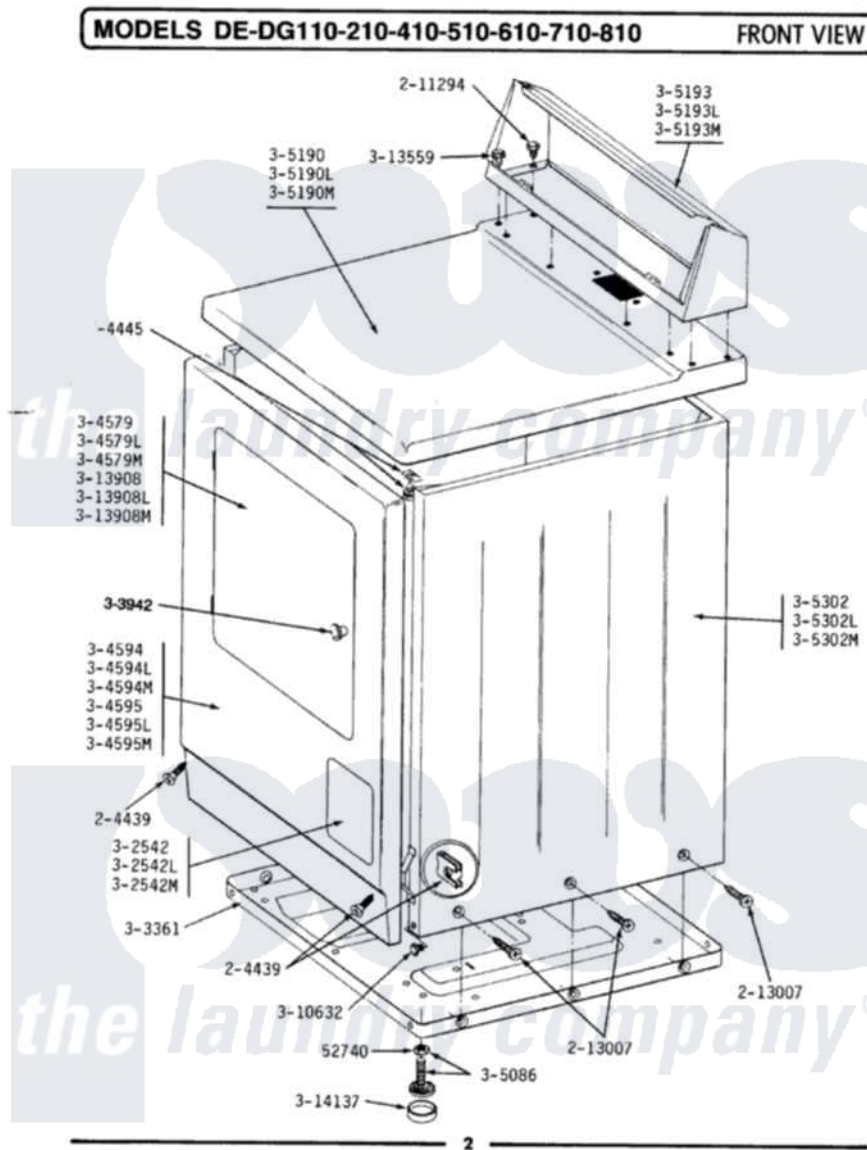

# Maytag LDE710 03 - FRONT VIEW

Maytag Residential Maytag LDE710 Dryer Parts Parts Diagram 03 - FRONT VIEW  
 Click on the part number to view part

Item	Original Part Number	Replaced By	Status	Part Description
2	<a href="#">204439</a>			Screw And Fstner Assembly
3	<a href="#">204445</a>			Screw And Fastener Assembly
4	211294	<a href="#">90767</a>		Screw, 8A X 3/8 HeX Washer Head Tapping
5	<a href="#">213007</a>			Xfor Cabinet See Cabinet, Back
6	302542		Not Available	PART NOT USED. (DG ONLY)
7	302542L		Not Available	PART NOT USED. (DG ONLY)
8	302542M		Not Available	ACCESS DOOR-HARVEST WHEAT
9	Y303361		Not Available	BASE ASSY. (UPPER & LOWER)
11	304579L		Not Available	DOOR-ALMOND
13	<a href="#">304594</a>			Front Panel-White
14	304594L		Not Available	FRONT PANEL-ALMOND
15	304594M	<a href="#">3369903</a>		Dishrack
17	304595L		Not Available	FRONT PANEL-ALMOND
19	<a href="#">Y305086</a>			Adjustable Leg And Nut

21	305190L	<a href="#">307104L</a>	Top Cover Assembly
24	<a href="#">305193L</a>		Console
27	305302L	Not Available	CABINET-ALMOND
29	303942	Not Available	KNOB AND SCREW
30	Y310632	<a href="#">1163839</a>	Screw
31	<a href="#">Y313559</a>		Screw
33	313908L	Not Available	DOOR PANEL-ALMOND
35	<a href="#">Y314137</a>		Foot, Rubber