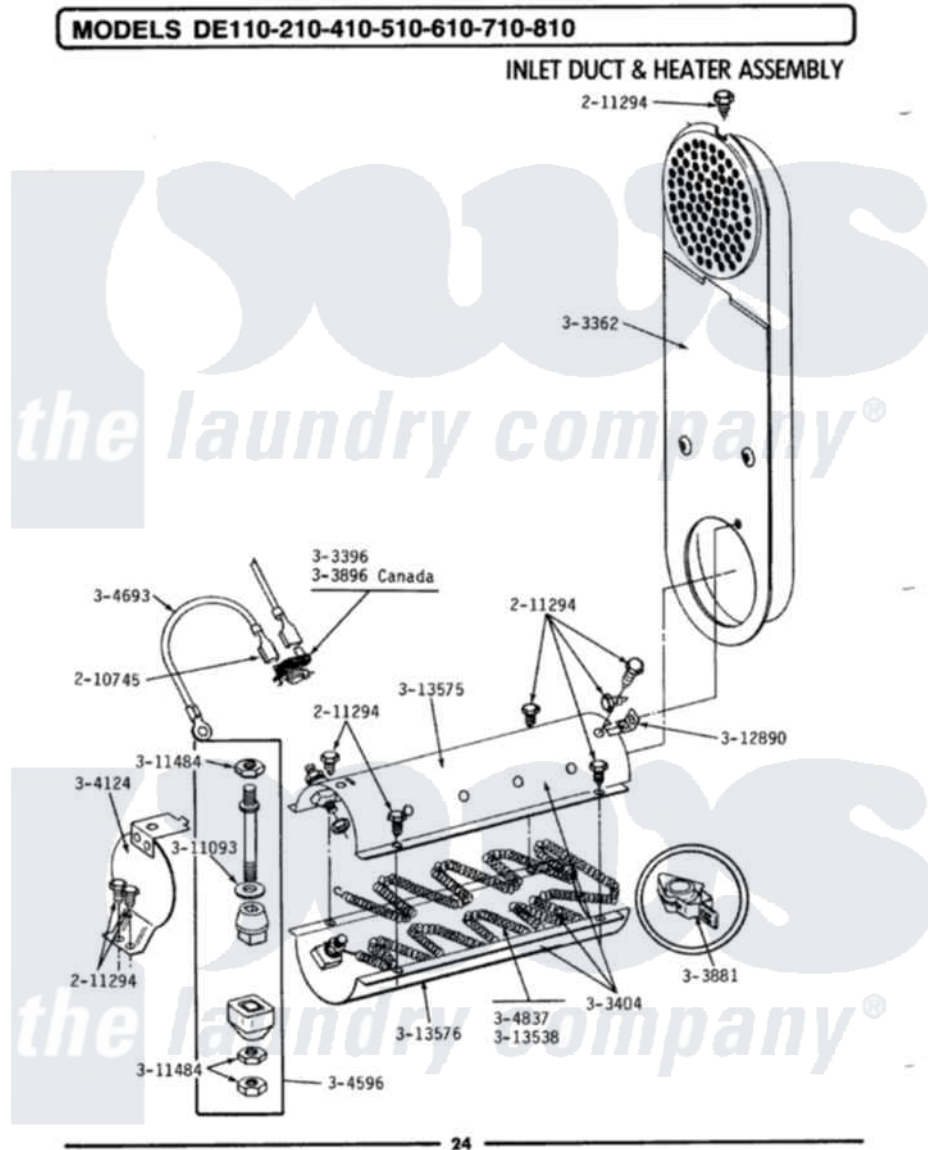

# Maytag LDE710 04 - INLET DUCT & HEATER ASSEMBLY

Maytag Residential Maytag LDE710 Dryer Parts Parts Diagram 04 - INLET DUCT & HEATER ASSEMBLY  
 Click on the part number to view part

Item	Original Part Number	Replaced By	Status	Part Description
1	<a href="#">210745</a>			Wire Terminal
2	211294	<a href="#">90767</a>		Screw, 8A X 3/8 HeX Washer Head Tapping
3	<a href="#">Y303362</a>			Inlet Duct Assembly - DE
4	<a href="#">303396</a>			Thermostat, Hi-Limit
5	<a href="#">Y303404</a>			Heater Assembly Complete
6	<a href="#">Y303881</a>			Clip And Insulator Assembly
7	<a href="#">303896</a>			Hi-Limit Thermostat-Canada
8	304124		Not Available	HEATER SHIELD
9	<a href="#">Y304596</a>			Terminal Insulator Assembly
10	<a href="#">Y304693</a>			Jumper Wire
11	Y304837	<a href="#">W10116793</a>		Element
12	<a href="#">311093</a>			Washer, Terminal Connection
13	311484	<a href="#">112432</a>		Nut
14	<a href="#">Y312890</a>			Retainer, Heater Chamber
15	<a href="#">Y313576</a>			Heater Chamber, Bottom
"	<a href="#">Y313538</a>			Heater Element 240 Volt