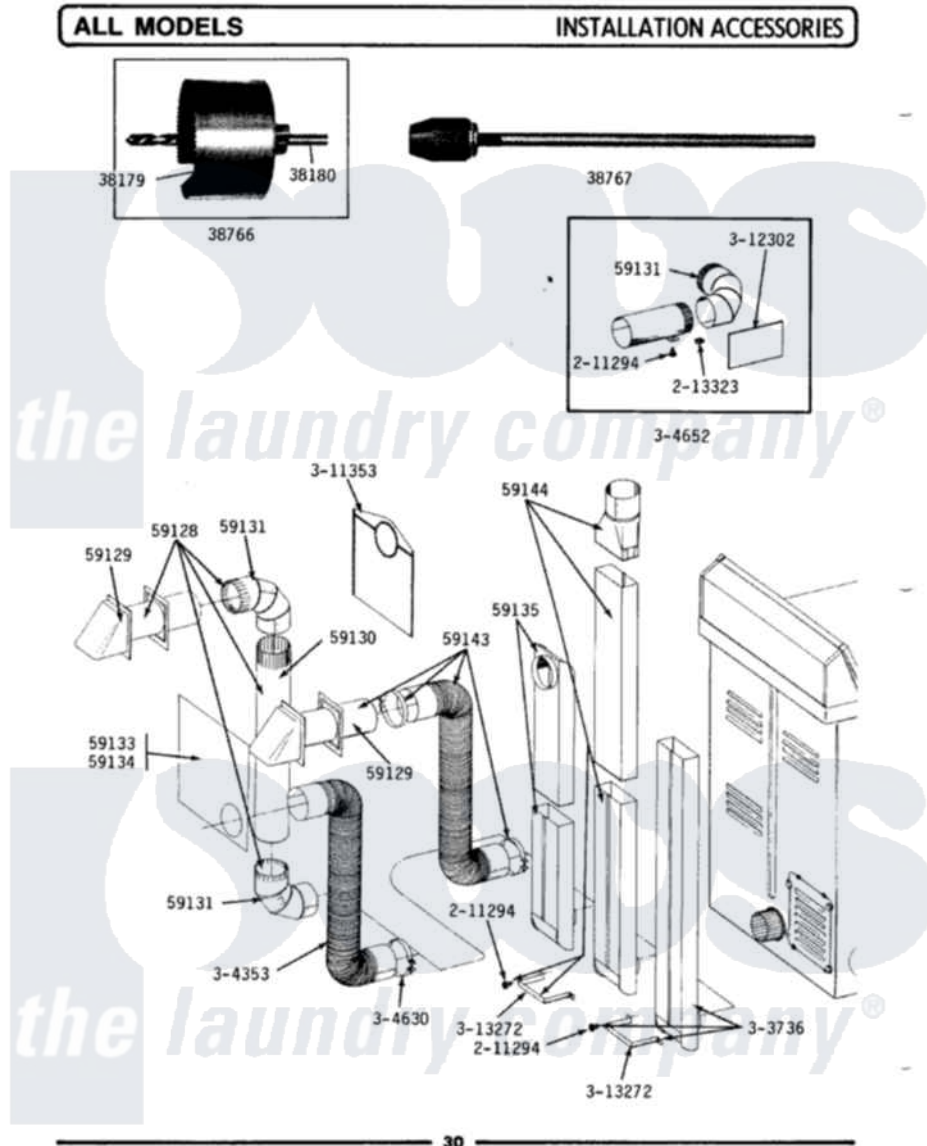

Maytag LDE710 05 - INSTALLATION ACCESSORIES

Maytag [Residential Maytag LDE710 Dryer Parts](#) Parts Diagram 05 - INSTALLATION ACCESSORIES
 Click on the part number to view part

Item	Original Part Number	Replaced By	Status	Part Description
1	038179		Not Available	BLADE, SAW
2	038180		Not Available	REPLACEMENT DRILL
3	038766		Not Available	HOLE SAW W/DRILL BIT
4	038767			Extension Chuck, Drill
5	Y059128			Standard 4" Vent Kit
6	Y059129	4396007RW		Vent Hood
7	Y059130			Pipe, Venting
8	Y059131			Elbow, Venting
9	059133		Not Available	ALUMINUM WINDOW 4X12X18
10	Y059134			PLATE, ALUM. WINDOW (15"X20")
11	Y059135			Vent Duct Assembly
12	Y059143			Flexible Vent Kit
13	059144		Not Available	RECTANGULAR VENT KIT
14	211294	90767		Screw, 8A X 3/8 Hex Washer Head Tapping

15	213323		Fastener, Exhaust Duct Kit
16	303736	Not Available	EXHAUST DEFLECTOR KIT
17	Y304353	4396010RP	6ft Scvent
18	Y304630		Clamp, Flexible Duct
19	Y304652		Exhaust Duct Kit
20	311353	Not Available	BAG, LINT (DACRON)
21	312302		Insulation, Exhaust Duct Kit
22	313272		Bracket, Exhaust Deflector