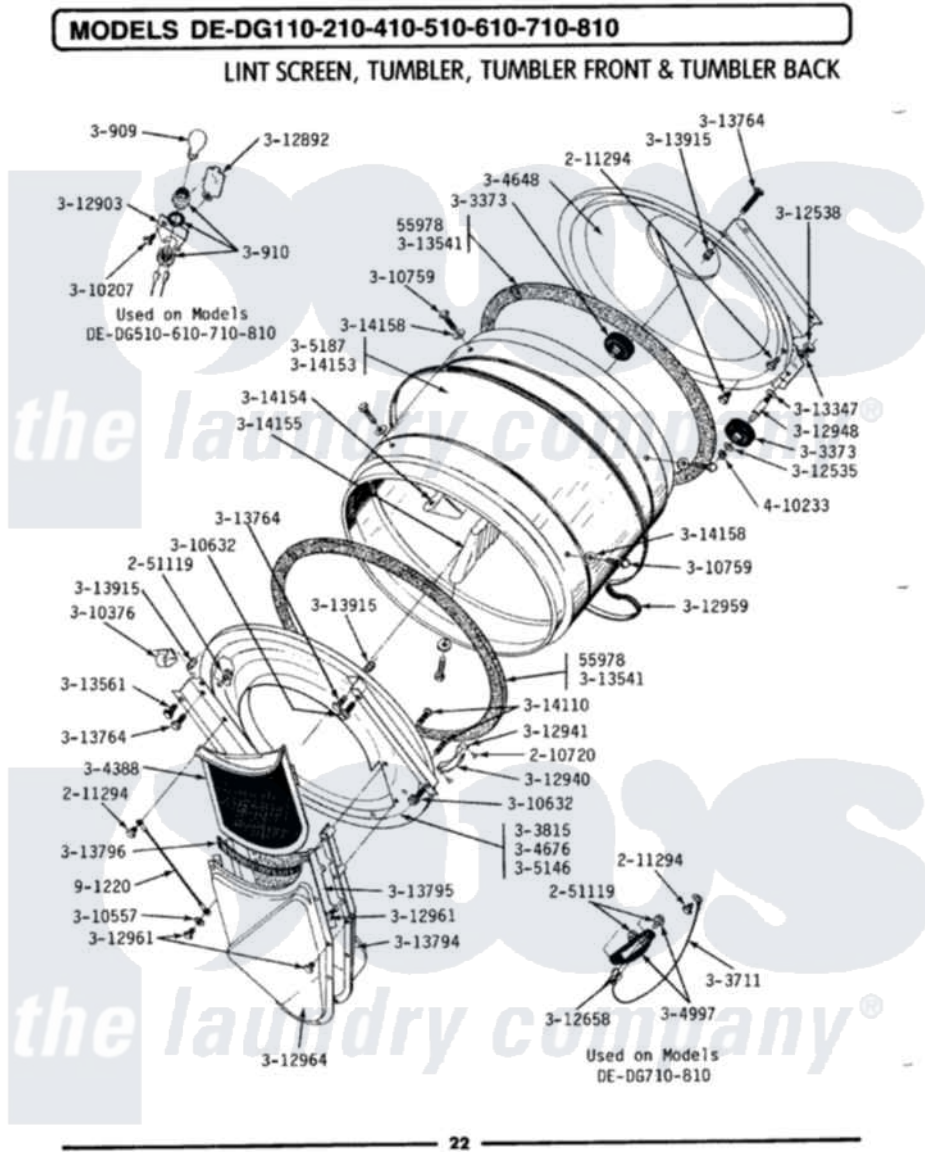

Maytag LDE710 06 - LINT SCREEN, TUMBLER (FRONT & BACK)

Maytag Residential Maytag LDE710 Dryer Parts Parts Diagram 06 - LINT SCREEN, TUMBLER (FRONT & BACK)
 Click on the part number to view part

Item	Original Part Number	Replaced By	Status	Part Description
1	Y055978			Rubber Adhesive, 2 Oz Tube
2	210720			Rivet, Bearing To Tumbler Frnt
3	211294	90767		Screw, 8A X 3/8 HeX Washer Head Tapping
4	Y251119	3177991		Screw
5	300909	8009		Bulb-Light
6	300910		Not Available	RECEPTACLE
7	Y303373	12001541		Drum Roller/Washer Assembly--W
8	Y303711			Sensor Ground Wire
9	Y303815	33001231		Front- Tumbler
10	Y304388	33001003		Screen, Lint
11	Y304648	33001106		Back, Tumbler
12	Y304676		Not Available	TUMBLER FRONT ASSEMBLY
13	304997			Sensor Assembly With Screws
14	Y305146	306708		Tumbler Front Assembly

15	305187		Not Available	TUMBLER W/BAFFLES
16	310207			Screw, No.6 X 1/4 Inch
17	Y310376			Clip, Door Switch Harness
18	310557			Washer
19	Y310632	1163839		Screw
20	Y310759			Screw, Tumbler Baffles
21	312535			Washer, Vault Mounting Brk.
22	312538	33001443		Nut, Hex
23	Y312658			Receptacle, Sensor Ground Wire
24	Y312892	33312892		Lens
25	312903		Not Available	LAMP BRACKET
26	312940	306508		Tumbler Bearing Kit ----W
27	312941	306508		Tumbler Bearing Kit ----W
28	Y312948	6-3129480		Shaft- Tumbler
29	Y312959			Poly "V" Belt For Tumbler
30	Y312961	W10116751		Screw
31	Y312964		Not Available	OUTLET DUCT - OUTER HALF
32	Y313347	312535		Washer, Vault Mounting Brk.
33	Y313541	33313541		Seal- Tumbler
34	Y313561			Screw----NA
35	313764		Not Available	SCREW
36	Y313794		Not Available	OUTLET GRID AND DUCT --- S
37	Y313795			Guide For Lint Screen
38	Y313796			Lint Seal
39	313915	31-3915		Tech Sheet
40	Y314110	33002917		Screw, No.10-16
41	Y314153		Not Available	TUMBLER No.
42	314154		Not Available	TUMBLER BAFFLE - SHORT
43	314155	33001004		Baffle, Tall
44	314158			Washer, Baffle To Tumbler
45	410233	9703438		Ring-Retrn
46	901220			Ground Wire