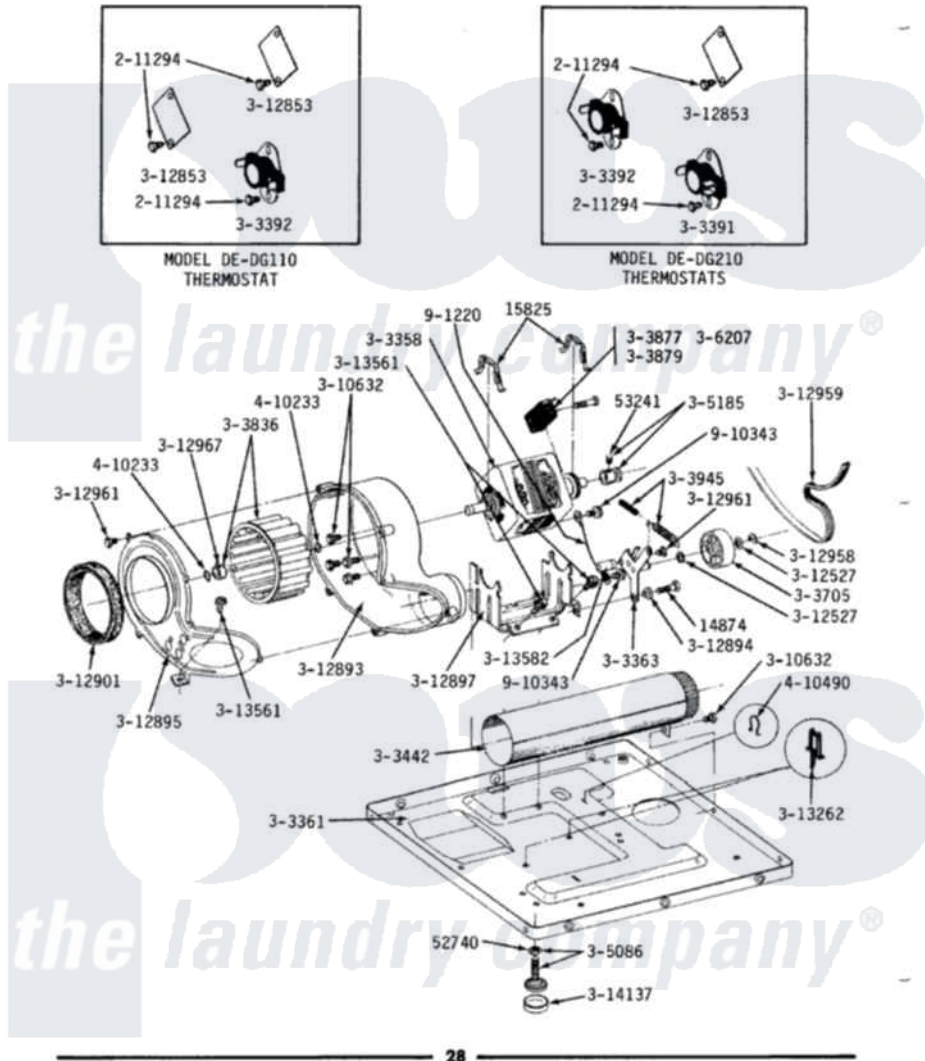

# Maytag LDE710 07 - MOTOR, BLOWER, BASE FRAME & THERMOSTATS

**MODELS DE-DG110-210-410-510-610-710-810**

**MOTOR, BLOWER, BASE FRAME & THERMOSTATS**

Maytag Residential Maytag LDE710 Dryer Parts Parts Diagram 07 - MOTOR, BLOWER, BASE FRAME & THERMOSTATS

[Click on the part number to view part](#)

Item	Original Part Number	Replaced By	Status	Part Description
1	<a href="#">Y014874</a>			Screw, Idler Arm And Sleeve
2	<a href="#">Y015825</a>			Clip, Motor To Motor Support
3	Y052740	<a href="#">62739</a>		Nut, Lock
4	<a href="#">Y053241</a>			Set Screw, Motor Pulley
5	211294	<a href="#">90767</a>		Screw, 8A X 3/8 HeX Washer Head Tapping
6	Y303358	<a href="#">W10410999</a>		Motor-Drve
7	Y303361		Not Available	BASE ASSY. (UPPER & LOWER)
8	Y303363	<a href="#">6-3033630</a>		Idler Arm
9	Y303391	<a href="#">33303391</a>		Thermostat, Cycling
10	<a href="#">303392</a>			Thermostat, Cycling
11	<a href="#">Y303394</a>			Cool-Down Thermostat
12	Y303442			EXHAUST DUCT ASSEMBLY
13	Y303705	<a href="#">6-3037050</a>		Pulley- ID
14	<a href="#">Y303836</a>			Blower Wheel Assembly And Clamp