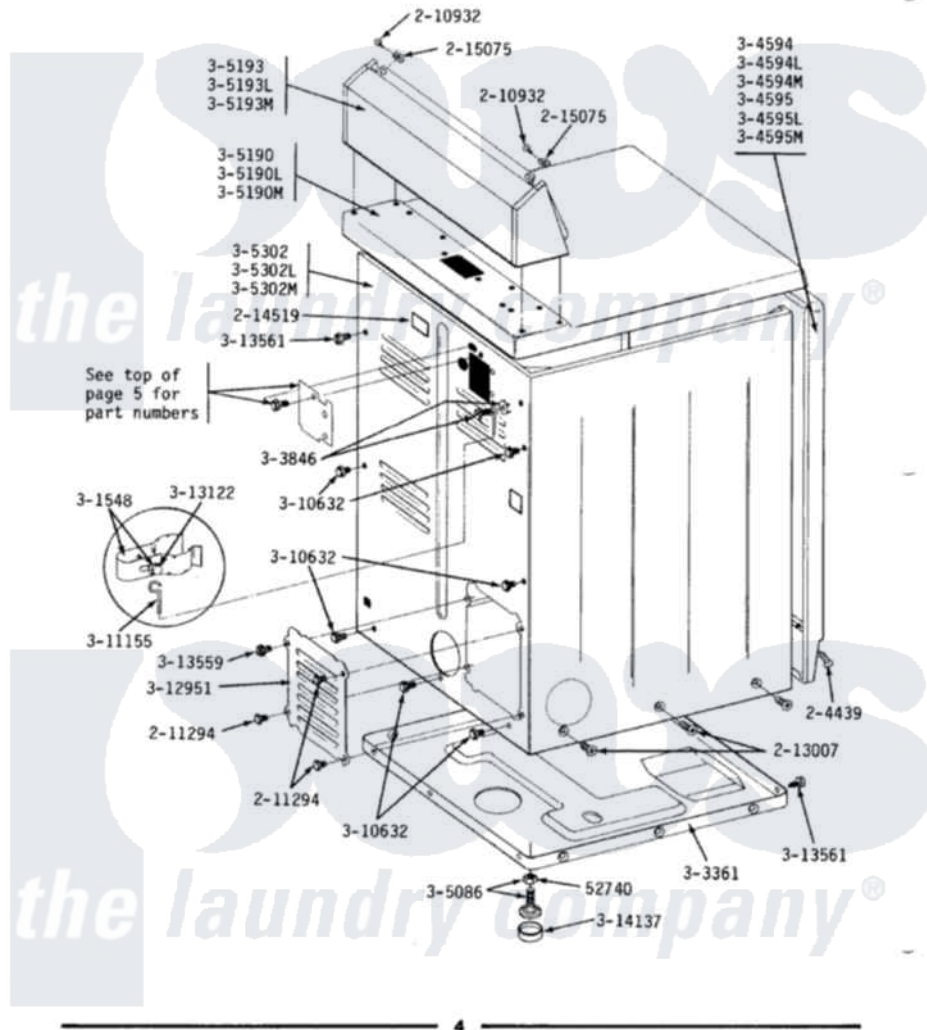

Maytag LDE710 08 - REAR VIEW

MODELS DE-DG110-210-410-510-610-710-810 REAR VIEW

Maytag Residential Maytag LDE710 Dryer Parts Parts Diagram 08 - REAR VIEW

Click on the part number to view part

Item	Original Part Number	Replaced By	Status	Part Description
1	Y052740	62739		Nut, Lock
2	Y201808			Converter
3	204439			Screw And Fstner Assembly
4	210932			Screw, No.8 X 9/16 Ctsk Note: Screw, Inlet Duct
5	211294	90767		Screw, 8A X 3/8 HeX Washer Head Tapping
6	211881			Grommet, Cord Part Not Used- Gas Models Only
7	213007			Xfor Cabinet See Cabinet, Back
8	214519			LABEL, ELECTRICAL INSTR. PART NOT USED-GAS MODELS ONLY
9	215075			Fastener, Control Panel To Console
10	301548			Clamp, Ground Wire
11	302521		Not Available	CORD, POWER PART NOT USED-GAS MODELS ONLY

12	Y303361		Not Available	BASE ASSY. (UPPER & LOWER)
13	303846	22003781		Screw, Ground Strap
14	304594			Front Panel-White
15	304594L		Not Available	FRONT PANEL-ALMOND
16	304594M	3369903		Dishrack
18	304595L		Not Available	FRONT PANEL-ALMOND
20	Y305086			Adjustable Leg And Nut
22	305190L	307104L		Top Cover Assembly
25	305193L			Console
28	305302L		Not Available	CABINET-ALMOND
30	Y310632	1163839		Screw
"	Y310632	1163839		Screw
31	311155			Ground Wire And Clamp
32	Y311270			Washer, Terminal Block
33	Y311423	489483		Screw 10-32 X 1/2
34	311484	112432		Nut
35	Y312184			Strap, Grounding
36	Y312209	W10001200		Screw
37	Y312904			Bracket, Terminal Block
38	Y312905		Not Available	COVER, TERMINAL
39	Y312951		Not Available	ACCESS COVER, BACK
40	313122			Screw - Baffle To Tumbler
41	Y313559			Screw
42	Y313561			Screw---NA
"	Y313561			Screw---NA
43	Y314137			Foot, Rubber
44	400008			Block, Terminal