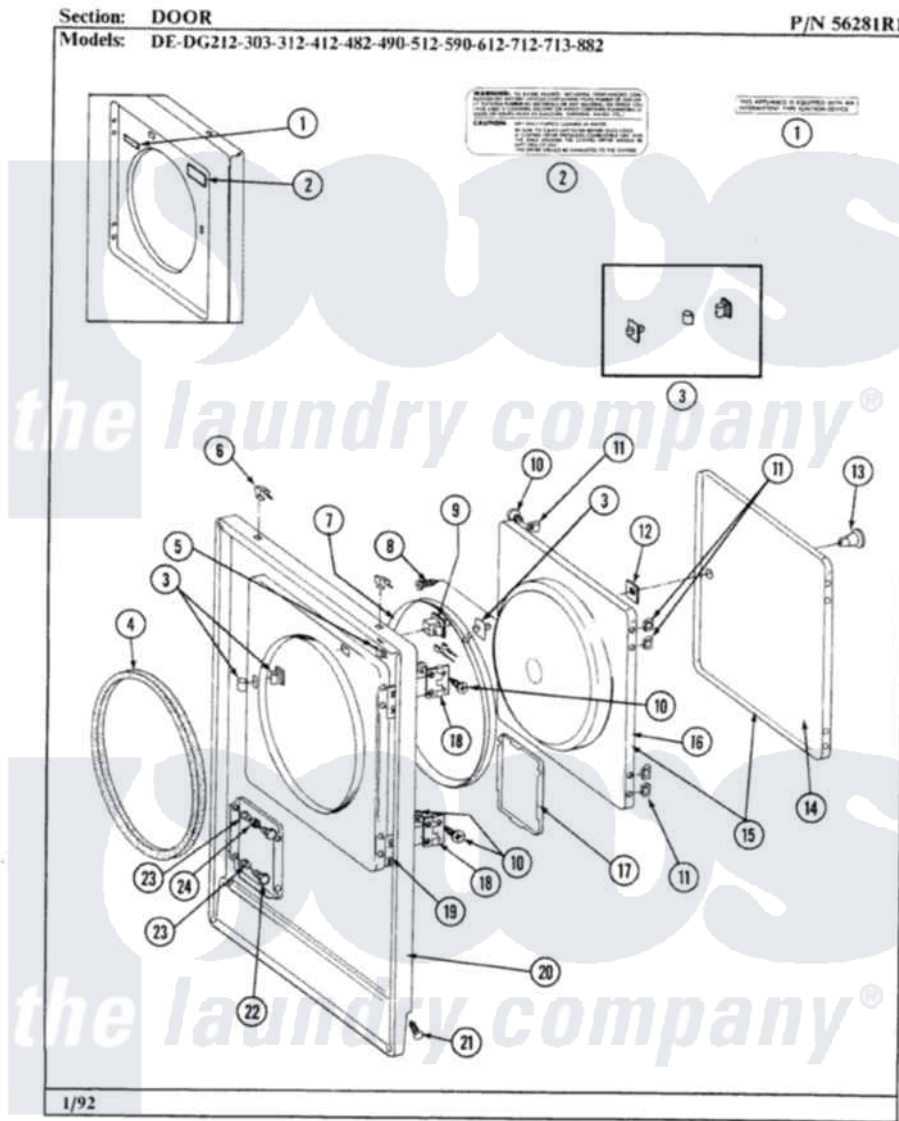

Maytag LDE712 02 - DOOR

30

Maytag [Residential Maytag LDE712 Dryer Parts](#) Parts Diagram 02 - DOOR
 Click on the part number to view part

| Item | Original Part Number | Replaced By | Status | Part Description |
|------|-------------------------|---------------------------|---------------|---------------------------------|
| 2 | Y313927 | | | INSTRUCTION LABEL |
| 3 | 306436 | | | Door Latch Kit-W |
| 4 | 314286 | | | Seal For Front Panel |
| 5 | Y310376 | | | Clip, Door Switch Harness |
| 6 | 212982 | 22001650 | | Fastener, Spring |
| 7 | 314077 | | | Door Seal |
| 8 | 314347 | 400021-1 | | Screw |
| 9 | Y305754 | W10169313 | | Switch-Dor |
| 10 | Y314062 | | | Screw, Door Hinge And Panel |
| 11 | Y313910 | | | Clip, Door Liner To Outer Panel |
| 12 | Y313911 | | | Door Strike Retainer |
| 13 | 303942 | | Not Available | KNOB AND SCREW |
| 14 | 313908L | | Not Available | DOOR PANEL-ALMOND |
| 15 | 304579L | | Not Available | DOOR-ALMOND |
| " | 306668L | | Not Available | DOOR, ALMOND |
| | | | | INNER DOOR WITH KNOB & |

| | | | |
|----|-------------------------|--------------------------|-----------------------------|
| 16 | 305835 | Not Available | INNER DOOR WITH KNOB & SCRE |
| " | 306676 | Not Available | INNER DOOR WITH KNOB |
| 18 | Y304577 | 33001230 | Hinge, Door |
| 19 | Y313907 | | Fastener, Twin |
| 20 | 304595L | Not Available | FRONT PANEL-ALMOND |
| 21 | 204439 | | Screw And Fstner Assembly |