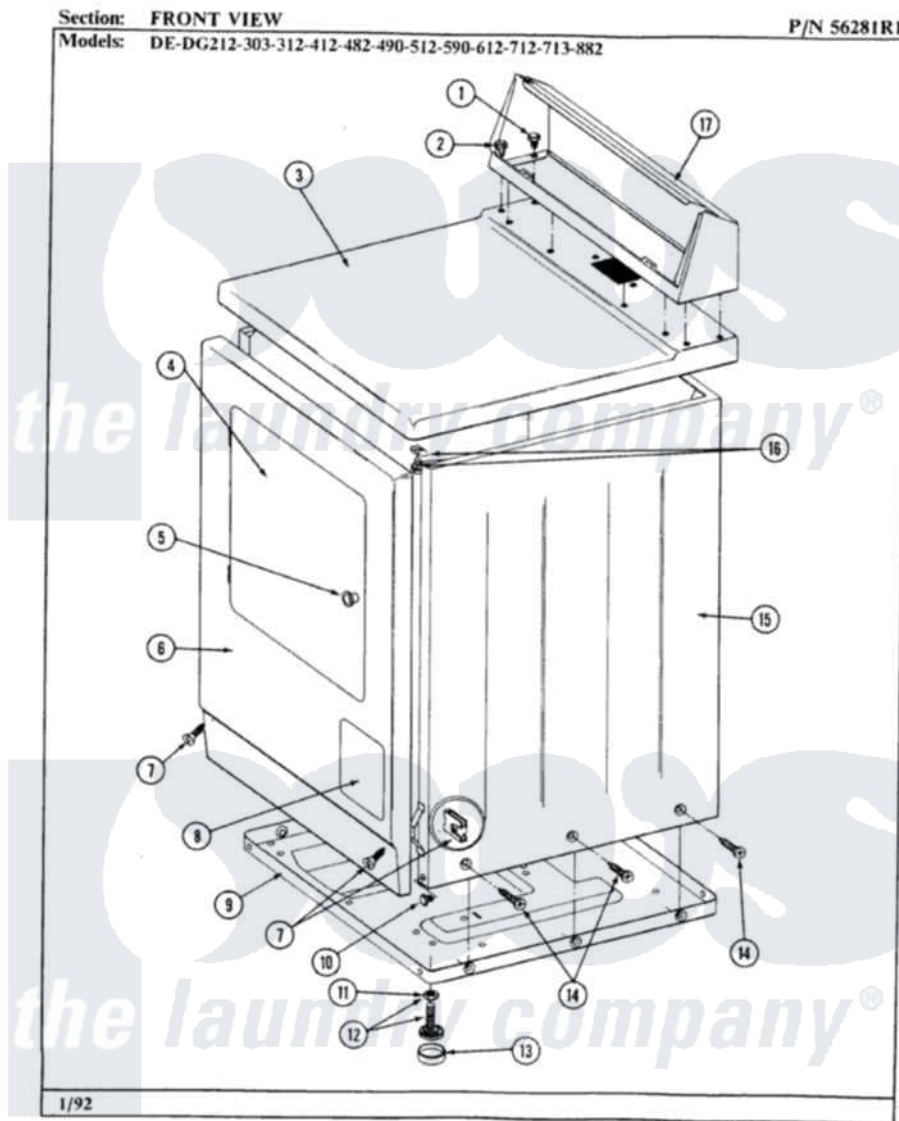

# Maytag LDE712 03 - FRONT VIEW

26

Maytag Residential Maytag LDE712 Dryer Parts Parts Diagram 03 - FRONT VIEW  
 Click on the part number to view part

Item	Original Part Number	Replaced By	Status	Part Description
1	211194		Not Available	LOCK WASHER
2	<a href="#">Y313559</a>			Screw
3	<a href="#">307104L</a>			Top Cover Assembly
4	306668L		Not Available	DOOR, ALMOND
5	303942		Not Available	KNOB AND SCREW
6	304595L		Not Available	FRONT PANEL-ALMOND
7	<a href="#">204439</a>			Screw And Fstner Assembly
9	Y303361		Not Available	BASE ASSY. (UPPER & LOWER)
10	Y310632	<a href="#">1163839</a>		Screw
11	Y052740	<a href="#">62739</a>		Nut, Lock
12	<a href="#">Y305086</a>			Adjustable Leg And Nut
13	<a href="#">Y314137</a>			Foot, Rubber
14	<a href="#">213007</a>			Xfor Cabinet See Cabinet, Back
15	305302L		Not Available	CABINET-ALMOND
16	<a href="#">204445</a>			Screw And Fastener Assembly