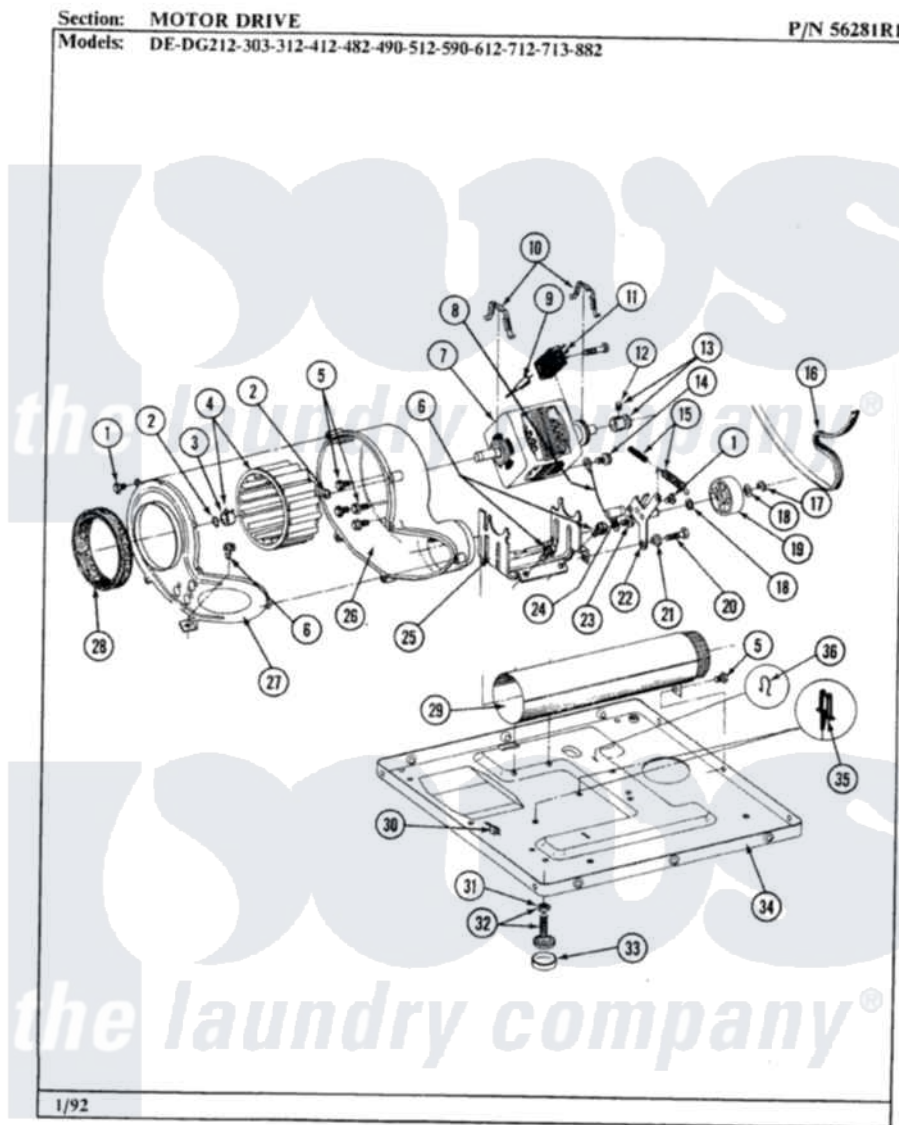

# Maytag LDE712 05 - MOTOR DRIVE

-40-

Maytag [Residential Maytag LDE712 Dryer Parts](#) Parts Diagram 05 - MOTOR DRIVE  
 Click on the part number to view part

Item	Original Part Number	Replaced By	Status	Part Description
1	Y312961	<a href="#">W10116751</a>		Screw
2	410233	<a href="#">9703438</a>		Ring-Retrn
3	<a href="#">312967</a>			Clamp, Blower Housing
4	<a href="#">Y303836</a>			Blower Wheel Assembly And Clamp
5	Y310632	<a href="#">1163839</a>		Screw
6	<a href="#">Y313561</a>			Screw---NA
7	Y303358	<a href="#">W10410999</a>		Motor-Drive
8	<a href="#">901220</a>			Ground Wire
9	306448		Not Available	WIRE
10	<a href="#">Y015825</a>			Clip, Motor To Motor Support
11	Y303877		Not Available	SWITCH, MOTOR EXTERNAL START No.303358-2, No.303358-4, 303358-7
"	<a href="#">Y303879</a>			Switch, Motor External Start
"	306207		Not Available	(PROD. No.303358-8 & No.303358-9)
12	<a href="#">Y053241</a>			Set Screw, Motor Pulley