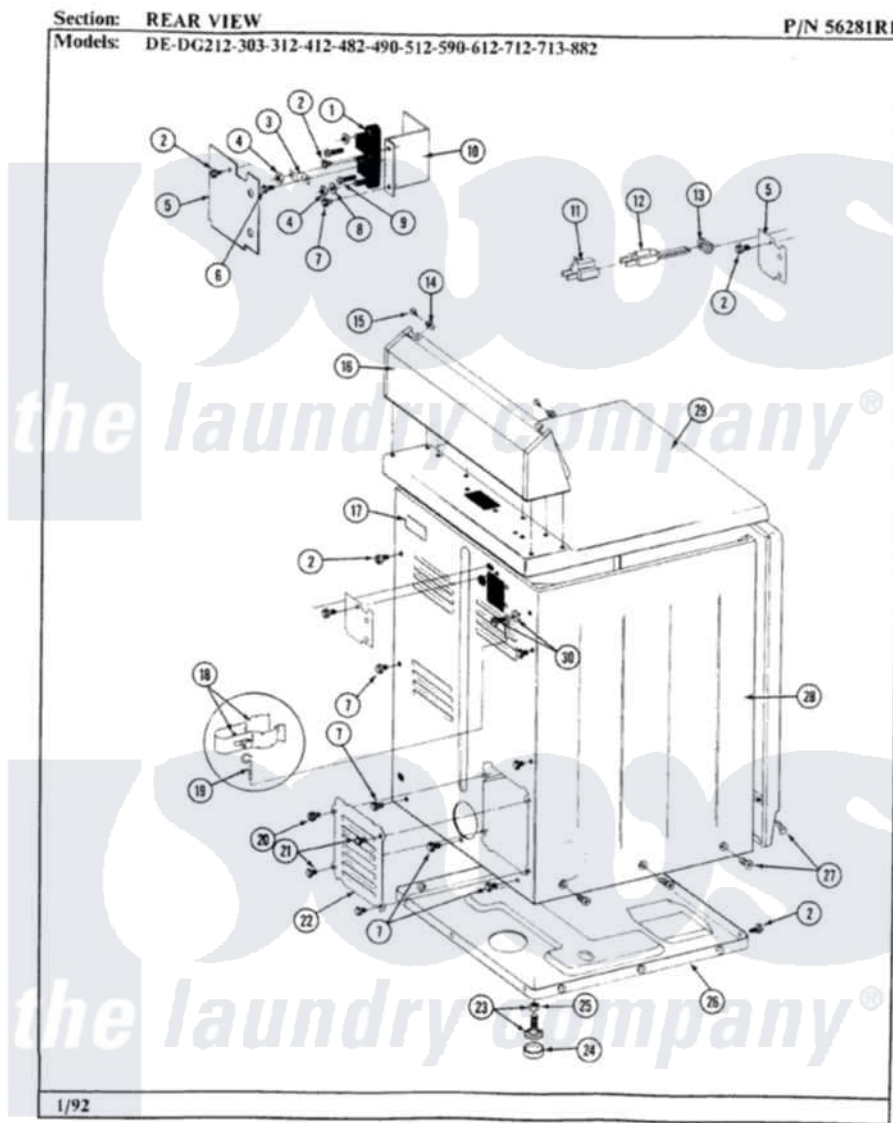

Maytag LDE712 07 - REAR VIEW

28

Maytag [Residential Maytag LDE712 Dryer Parts](#) Parts Diagram 07 - REAR VIEW
 Click on the part number to view part

Item	Original Part Number	Replaced By	Status	Part Description
1	400008			Block, Terminal
2	Y313561			Screw---NA
3	Y312184			Strap, Grounding
4	311484	112432		Nut
5	Y312905		Not Available	COVER, TERMINAL
6	Y311423	489483		Screw 10-32 X 1/2
7	Y310632	1163839		Screw
8	Y311270			Washer, Terminal Block
9	Y312209	W10001200		Screw
10	Y312904			Bracket, Terminal Block
14	215075			Fastener, Control Panel To Console
15	210932			Screw, No.8 X 9/16 Ctsk Note: Screw, Inlet Duct
16	305193L			Console
17	214519			LABEL, ELECTRICAL INSTR. PART NOT USED-GAS MODELS ONLY

18	301548		Clamp, Ground Wire
19	311155		Ground Wire And Clamp
20	Y313559		Screw
21	211294	90767	Screw, 8A X 3/8 HeX Washer Head Tapping
22	Y312951	Not Available	ACCESS COVER, BACK
23	Y305086		Adjustable Leg And Nut
24	Y314137		Foot, Rubber
25	Y052740	62739	Nut, Lock
26	Y303361	Not Available	BASE ASSY. (UPPER & LOWER)
27	213007		Xfor Cabinet See Cabinet, Back
28	305302L	Not Available	CABINET-ALMOND
29	307104L		Top Cover Assembly
30	303846	22003781	Screw, Ground Strap