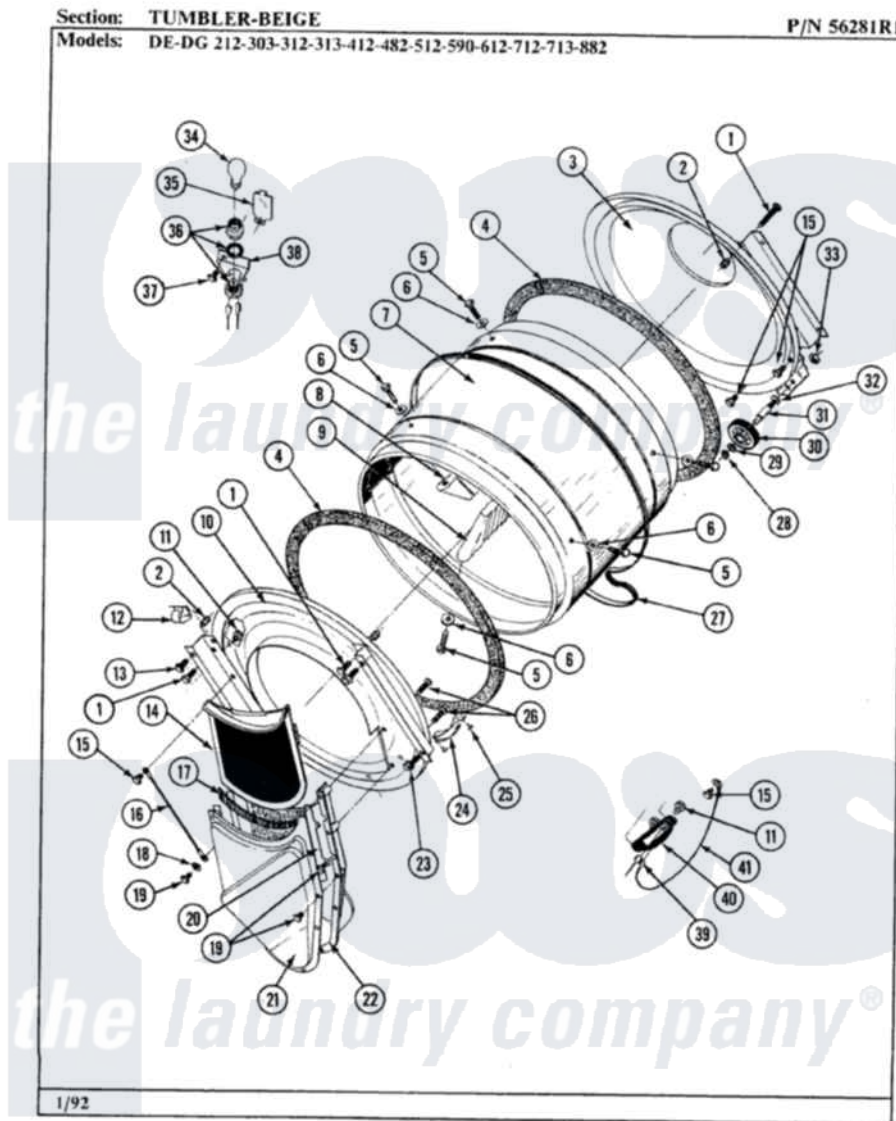

Maytag LDE712 08 - TUMBLER-BEIGE

Maytag [Residential Maytag LDE712 Dryer Parts](#) Parts Diagram 08 - TUMBLER-BEIGE
 Click on the part number to view part

Item	Original Part Number	Replaced By	Status	Part Description
1	313764		Not Available	SCREW
2	313915	31-3915		Tech Sheet
3	Y306660	33001106		Back, Tumbler
4	314820			Seal, Tumbler
5	Y310759			Screw, Tumbler Baffles
6	314158			Washer, Baffle To Tumbler
7	306663		Not Available	TUMBLER W/BAFFLES
"	314802		Not Available	TUMBLER W/OUT BAFFLES
8	314803	33001012		Baffle
9	314804	33001004		Baffle, Tall
10	306678		Not Available	TUMBLER FRONT
11	Y251119	3177991		Screw
12	Y310376			Clip, Door Switch Harness
13	Y313561			Screw---NA
14	Y306666	33001003		Screen, Lint
15	211294	90767		Screw, 8A X 3/8 HeX Washer Head Tapping

16	205810		Wire, Ground
17	Y313796		Lint Seal
18	310557		Washer
19	Y312961	W10116751	Screw
20	Y313795		Guide For Lint Screen
21	Y312964	Not Available	OUTLET DUCT - OUTER HALF
22	306656	Not Available	OUTLET DUCT & GRID ASSEMBLY
"	306657	Not Available	OUTLET DUCT & GRID
23	Y310632	1163839	Screw
24	306508		Tumbler Bearing Kit ---W
25	210720		Rivet, Bearing To Tumbler Fmt
26	Y314110	33002917	Screw, No.10-16
27	Y312959		Poly "V" Belt For Tumbler
28	410233	9703438	Ring-Retrnr
29	312535		Washer, Vault Mounting Brk.
30	Y303373	12001541	Drum Roller/Washer Assembly--W
31	Y312948	6-3129480	Shaft- Tumbler
32	Y313347	312535	Washer, Vault Mounting Brk.
33	312538	33001443	Nut, Hex
34	300909	8009	Bulb-Light
35	Y312892	33312892	Lens
36	300910	Not Available	RECEPTACLE
37	310207		Screw, No.6 X 1/4 Inch
38	312903	Not Available	LAMP BRACKET
39	Y312658		Receptacle, Sensor Ground Wire
40	304997		Sensor Assembly With Screws
41	Y303711		Sensor Ground Wire