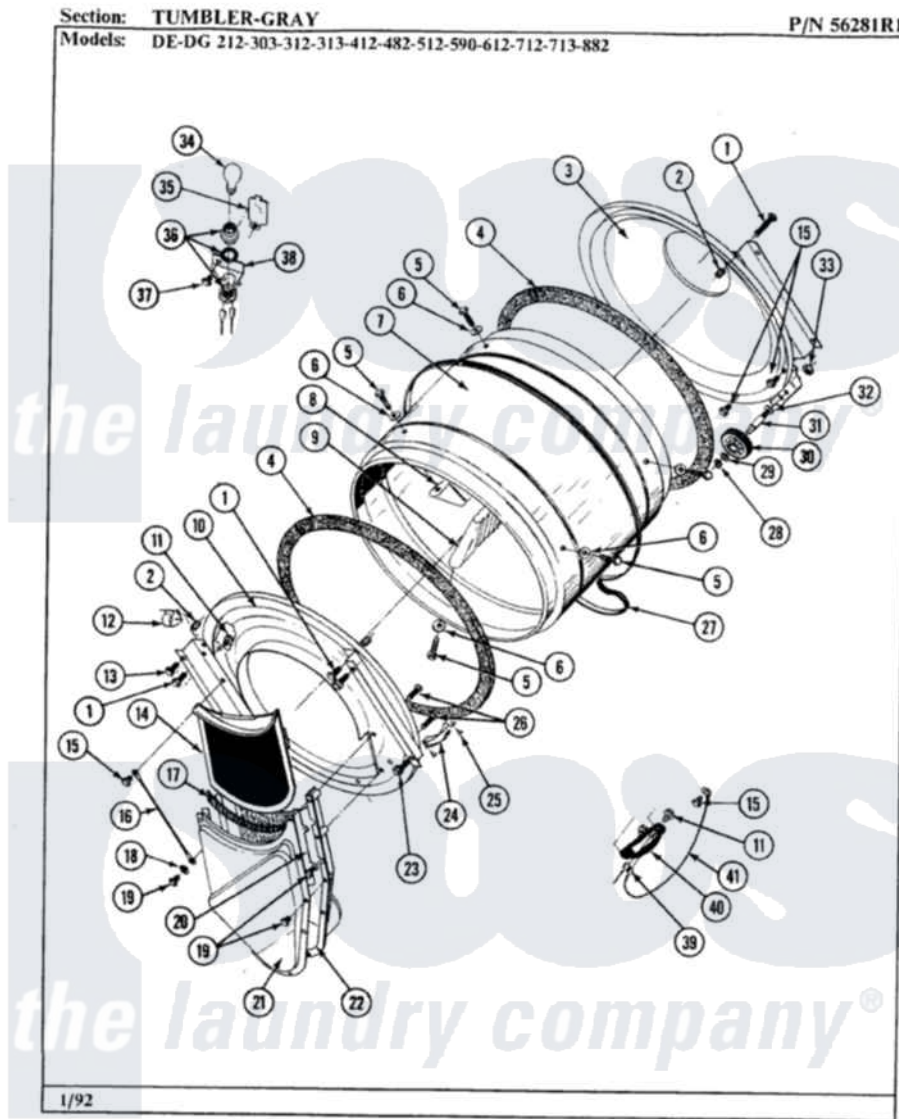

Maytag LDE712 09 - TUMBLER-GRAY

32

Maytag Residential Maytag LDE712 Dryer Parts Parts Diagram 09 - TUMBLER-GRAY
 Click on the part number to view part

Item	Original Part Number	Replaced By	Status	Part Description
1	313764		Not Available	SCREW
2	313915	31-3915		Tech Sheet
3	Y306660	33001106		Back, Tumbler
4	Y313541	33313541		Seal- Tumbler
5	Y310759			Screw, Tumbler Baffles
6	314158			Washer, Baffle To Tumbler
7	305187		Not Available	TUMBLER W/BAFFLES
"	Y314153		Not Available	TUMBLER No.
8	314154		Not Available	TUMBLER BAFFLE - SHORT
9	314155	33001004		Baffle, Tall
10	Y304676		Not Available	TUMBLER FRONT ASSEMBLY
11	Y251119	3177991		Screw
12	Y310376			Clip, Door Switch Harness
13	Y313561			Screw---NA
14	Y304388	33001003		Screen, Lint
				Screw, 2 1/8 Hex Washer

15	211294	90767	Screw, 0A X 3/8 HEX WASHER
16	205810		Wire, Ground
17	Y313796		Lint Seal
18	310557		Washer
19	Y312961	W10116751	Screw
20	Y313795		Guide For Lint Screen
21	Y312964	Not Available	OUTLET DUCT - OUTER HALF
22	Y304810	Not Available	OUTLET DUCT ASSEMBLY---S
23	Y310632	1163839	Screw
24	306508		Tumbler Bearing Kit ----W
25	210720		Rivet, Bearing To Tumbler Fmt
26	Y314110	33002917	Screw, No.10-16
27	Y312959		Poly "V" Belt For Tumbler
28	410233	9703438	Ring-Retrn
29	312535		Washer, Vault Mounting Brk.
30	Y303373	12001541	Drum Roller/Washer Assembly--W
31	Y312948	6-3129480	Shaft- Tumbler
32	Y313347	312535	Washer, Vault Mounting Brk.
33	312538	33001443	Nut, Hex
34	300909	8009	Bulb-Light
35	Y312892	33312892	Lens
36	300910	Not Available	RECEPTACLE
37	310207		Screw, No.6 X 1/4 Inch
38	312903	Not Available	LAMP BRACKET
39	Y312658		Receptacle, Sensor Ground Wire
40	304997		Sensor Assembly With Screws
41	Y303711		Sensor Ground Wire