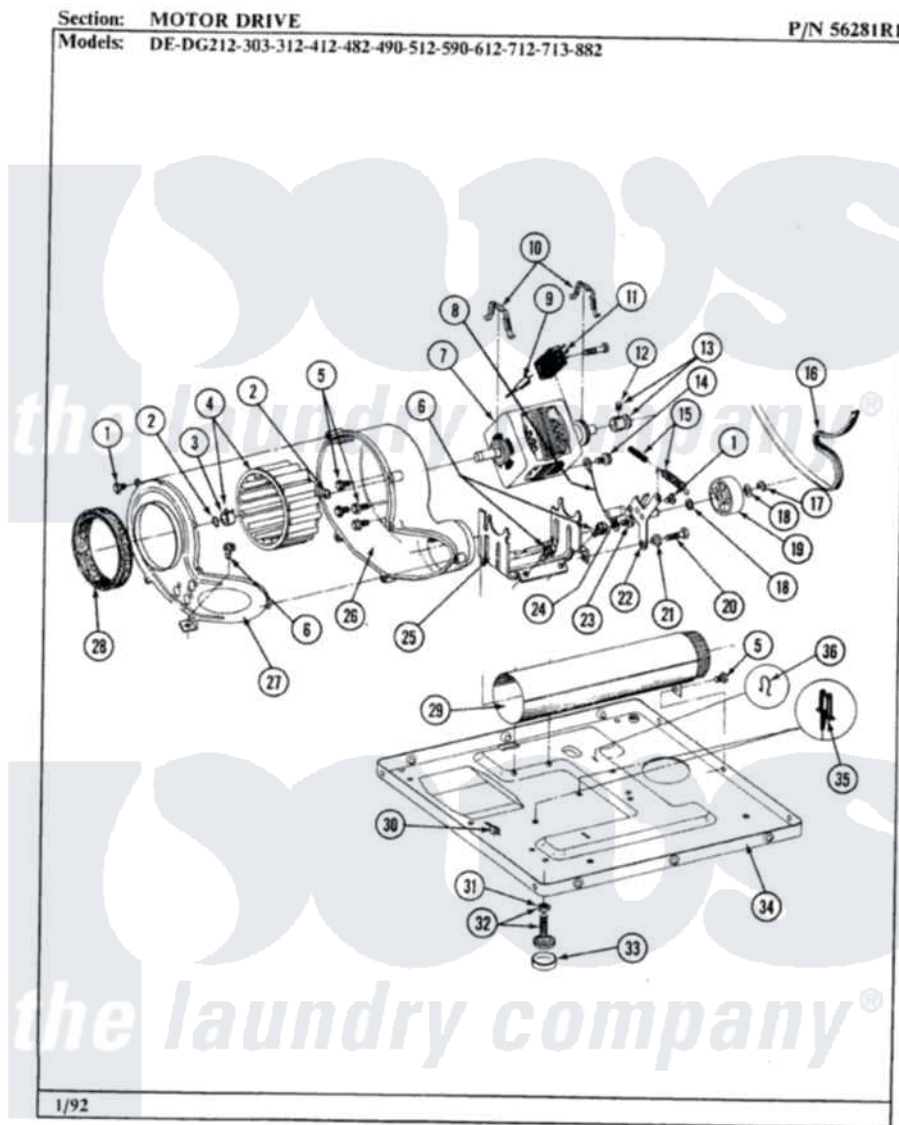

Maytag LDE713 05 - MOTOR DRIVE

-40-

Maytag [Residential Maytag LDE713 Dryer Parts](#) Parts Diagram 05 - MOTOR DRIVE
 Click on the part number to view part

Item	Original Part Number	Replaced By	Status	Part Description
1	Y312961	W10116751		Screw
2	410233	9703438		Ring-Retrnr
3	312967			Clamp, Blower Housing
4	Y303836			Blower Wheel Assembly And Clamp
5	Y310632	1163839		Screw
6	Y313561			Screw---NA
7	Y303358	W10410999		Motor-Drive
8	901220			Ground Wire
9	306448		Not Available	WIRE
10	Y015825			Clip, Motor To Motor Support
11	Y303877		Not Available	SWITCH, MOTOR EXTERNAL START No.303358-2, No.303358-4, 303358-7
"	Y303879			Switch, Motor External Start
"	306207		Not Available	(PROD. No.303358-8 & No.303358-9)
12	Y053241			Set Screw, Motor Pulley

13	Y305185	6-3051850	Pulley- MO
14	910343	488234	Screw 8-32 X 1/4
15	Y303945		IDLER SPRING ASSY. W/PLUG
16	Y312959		Poly "V" Belt For Tumbler
17	312958	354987	Ring, Retaining
18	Y312527		Washer, Idler Shaft
19	Y303705	6-3037050	Pulley- ID
20	Y014874		Screw, Idler Arm And Sleeve
21	Y312894	315772	Sleeve, Idler Arm
22	Y303363	6-3033630	Idler Arm
23	211294	90767	Screw, 8A X 3/8 HeX Washer Head Tapping
24	Y313582	W10116756	Spacer
25	312897		Not Available
26	Y312893		SUPPORT, MOTOR
27	314846		Housing, Blower
"	Y312895		Not Available
28	Y312901		COVER FOR BLOWER---NA
29	Y303442		Seal, Housing Cover
30	Y310376		EXHAUST DUCT ASSEMBLY
31	Y052740	62739	Clip, Door Switch Harness
32	Y305086		Nut, Lock
33	Y314137		Adjustable Leg And Nut
34	Y303361		Not Available
35	Y313262	W10116752	Foot, Rubber
36	410490		BASE ASSY. (UPPER & LOWER)
			Retainer-
			Spring, Retainer Wire Harness