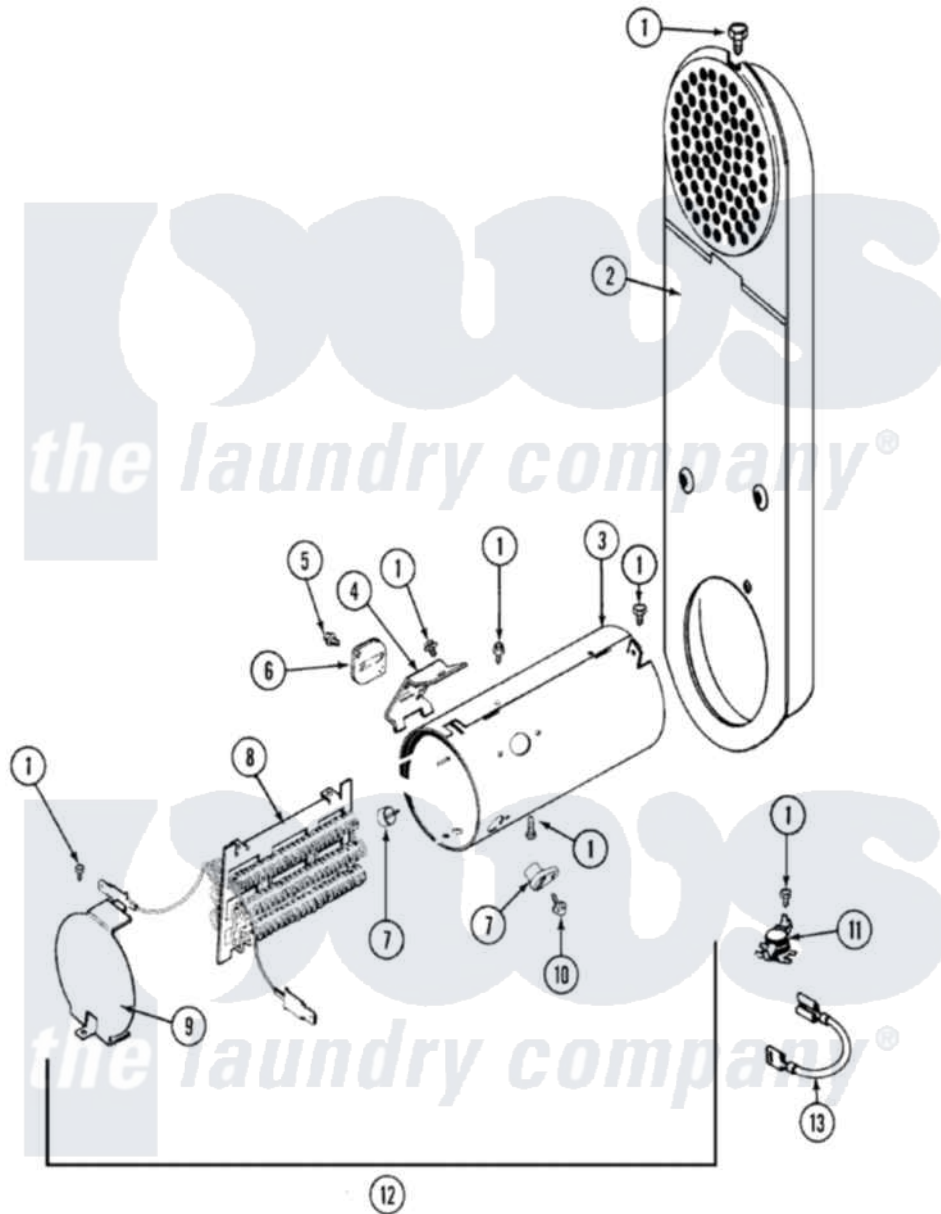

Maytag LDE7304ACE 05 - HEATER

Maytag Residential Maytag LDE7304ACE Dryer Parts Parts Diagram 05 - HEATER
 Click on the part number to view part

Item	Original Part Number	Replaced By	Status	Part Description
1	211294	90767		Screw, 8A X 3/8 HeX Washer Head Tapping
2	308503		Not Available	INLET DUCT ASSEMBLY
3	314995			Enclosure, Heater
4	315346			Bracket, Thermal Fuse
5	314848	W10116760		Screw
6	307473			Fuse, Thermal
7	314998			Insulator, Terminal
8	Y308612			Heater Sub-Assembly
9	314999			Shield, Radiant
10	314554		Not Available	SCREW
11	303396			Thermostat, Hi-Limit
12	307178			Heater Assembly
13	Y308613	W10116747		Heater
"	Y308590	W10116795		Heater
"	Y307173			Wire, Jumper