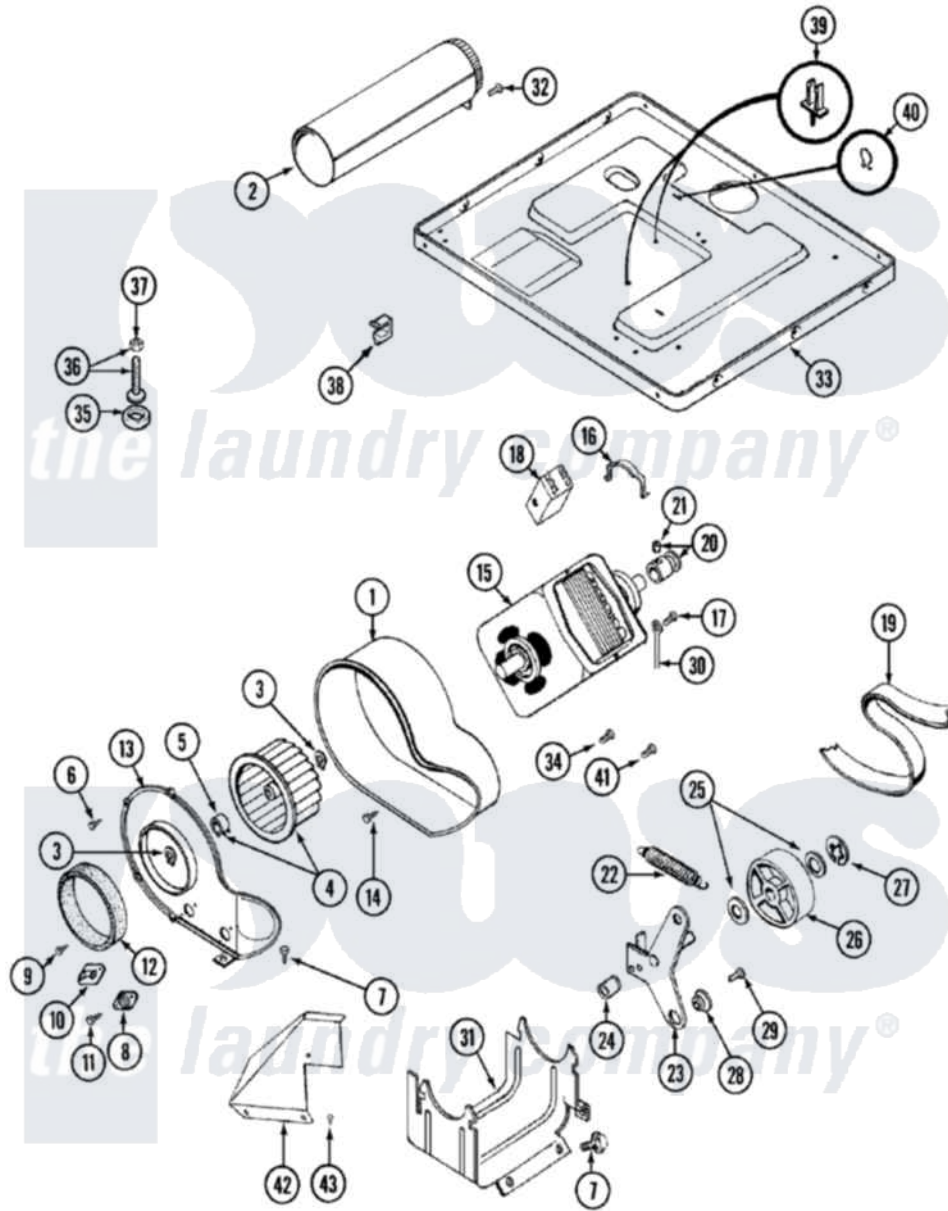

# Maytag LDE7304ACE 06 - MOTOR DRIVE

Maytag [Residential Maytag LDE7304ACE Dryer Parts](#) Parts Diagram 06 - MOTOR DRIVE  
 Click on the part number to view part

Item	Original Part Number	Replaced By	Status	Part Description
1	<a href="#">Y312893</a>			Housing, Blower
2	Y303442			EXHAUST DUCT ASSEMBLY
3	410233	<a href="#">9703438</a>		Ring-Retrn
4	<a href="#">Y303836</a>			Blower Wheel Assembly And Clamp
5	<a href="#">312967</a>			Clamp, Blower Housing
6	Y312961	<a href="#">W10116751</a>		Screw
7	<a href="#">Y313561</a>			Screw----NA
8	<a href="#">307249</a>			Thermostat, Multi-Temp
9	211294	<a href="#">90767</a>		Screw, 8A X 3/8 HeX Washer Head Tapping
10	<a href="#">306604</a>			Cut-Off, Thermal Part Not Used
11	314848	<a href="#">W10116760</a>		Screw
12	<a href="#">Y312901</a>			Seal, Housing Cover
13	<a href="#">314846</a>			Cover, Blower Housing
14	Y310632	<a href="#">1163839</a>		Screw