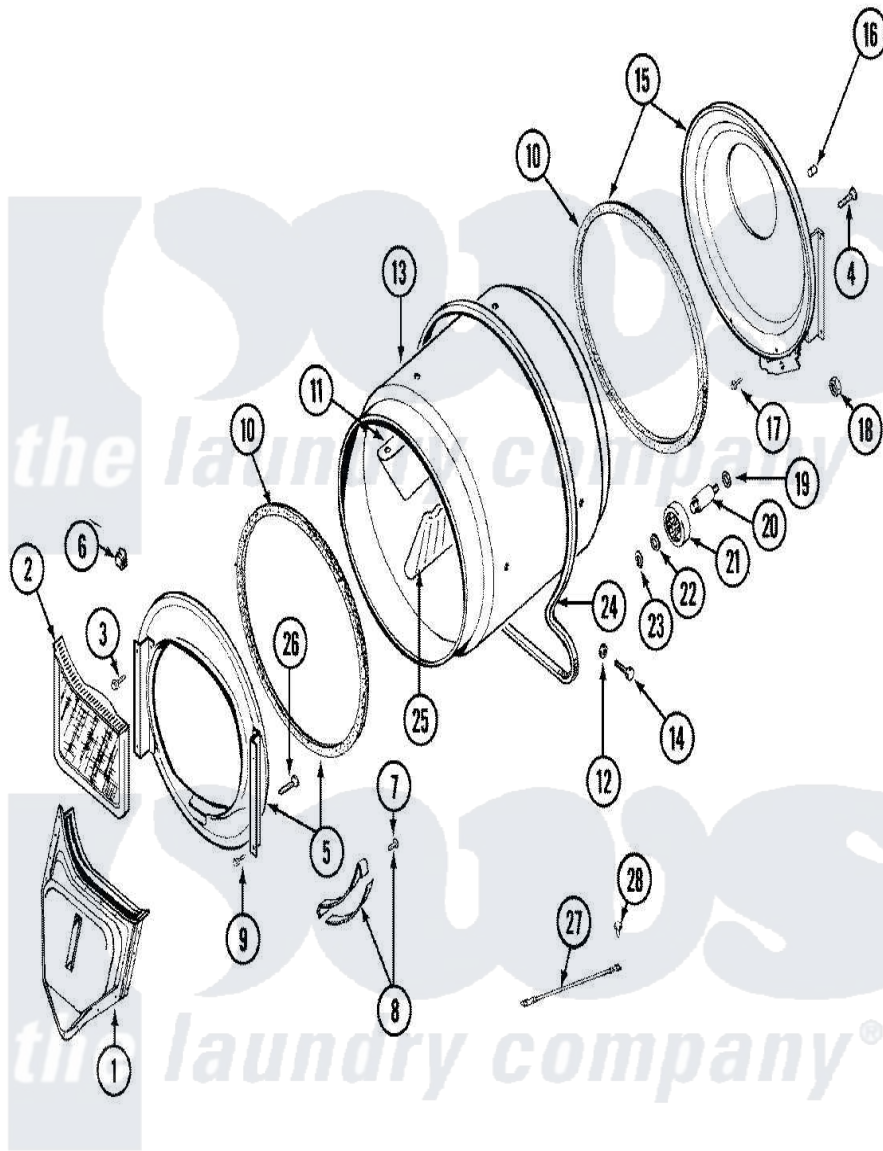

Maytag LDE7304ACE 07 - TUMBLER

Maytag [Residential Maytag LDE7304ACE Dryer Parts](#) Parts Diagram 07 - TUMBLER
 Click on the part number to view part

Item	Original Part Number	Replaced By	Status	Part Description
1	33001016			Outlet Duct Assembly
2	33001171	33002970		Lint Filte
3	313764		Not Available	SCREW
4	Y313561			Screw----NA
5	33001179			Front, Tumbler
6	Y310376			Clip, Door Switch Harness
7	210720			Rivet, Bearing To Tumbler Frmt
8	306508			Tumbler Bearing Kit ----W
9	Y310632	1163839		Screw
10	314820			Seal, Tumbler
11	33001012			Baffle
12	314158			Washer, Baffle To Tumbler
13	33001108		Not Available	DRYER TUMBLER, W/O BAFFLES
14	Y310759			Screw, Tumbler Baffles
15	33001178			Back, Tumbler
16	313915	31-3915		Tech Sheet

17	Y310632	1163839	Screw
18	312538	33001443	Nut, Hex
19	Y313347	312535	Washer, Vault Mounting Brk.
20	Y312948	6-3129480	Shaft- Tumbler
21	Y303373	12001541	Drum Roller/Washer Assembly--W
22	312535		Washer, Vault Mounting Brk.
23	410233	9703438	Ring-Retrn
24	Y312959		Poly "V" Belt For Tumbler
25	33001004		Baffle, Tall
26	Y314110	33002917	Screw, No.10-16
27	901220		Ground Wire
28	910343	488234	Screw 8-32 X 1/4