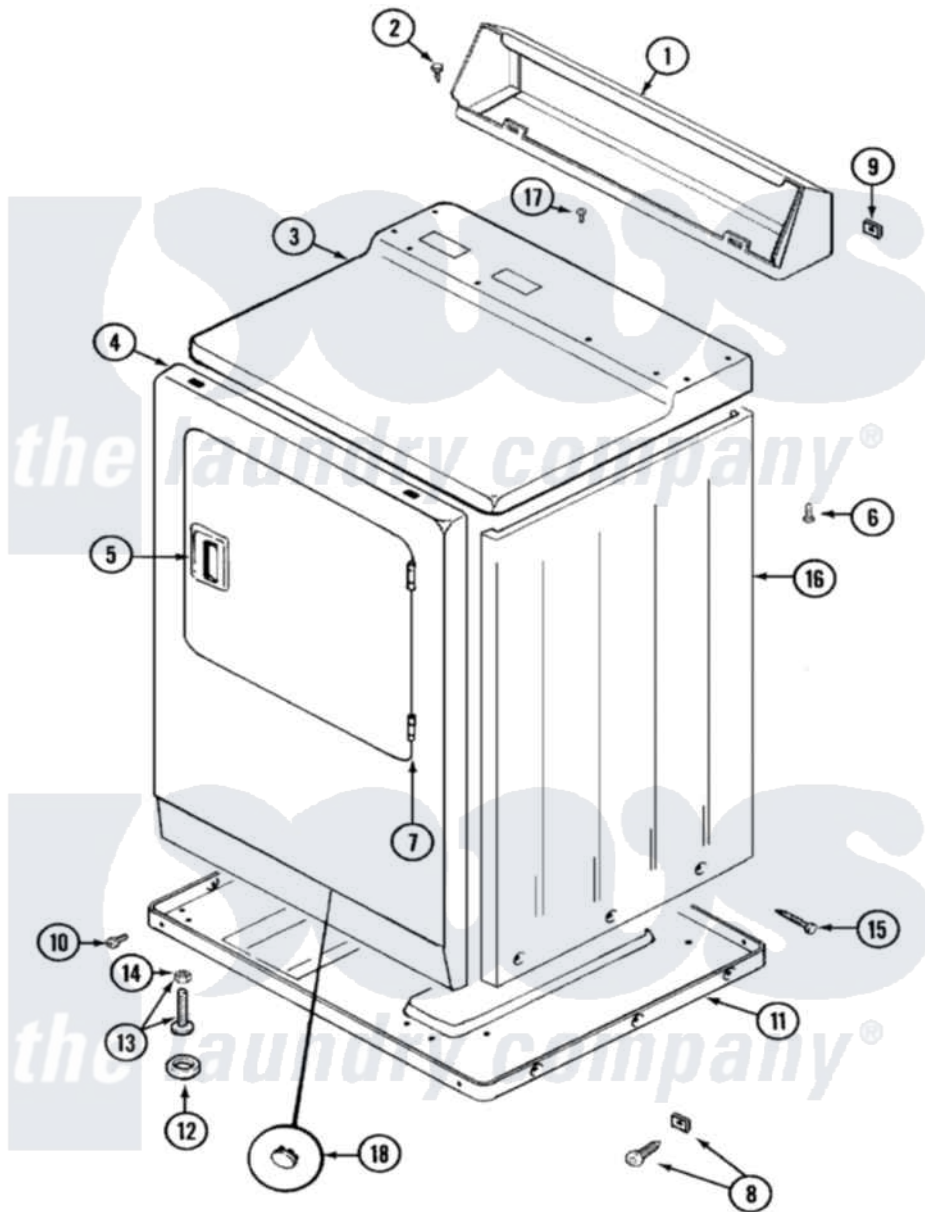

# Maytag LDE7304ACL 01 - CABINET-FRONT

Maytag [Residential Maytag LDE7304ACL Dryer Parts](#) Parts Diagram 01 - CABINET-FRONT  
 Click on the part number to view part

Item	Original Part Number	Replaced By	Status	Part Description
1	<a href="#">305193L</a>			Console
2	216423	<a href="#">3370225</a>		Screw
3	33001166		Not Available	COVER, TOP (ALM)---NA
4	33001258	<a href="#">33001242</a>		Panel, Front
5	33001254	<a href="#">37001047</a>		Handle, Door
6	<a href="#">214354</a>			Screw, Top Cover To Cabnt.
7	<a href="#">33001230</a>			Hinge, Door
8	<a href="#">204439</a>			Screw And Fstner Assembly
9	<a href="#">215075</a>			Fastener, Control Panel To Console
10	<a href="#">Y313561</a>			Screw---NA
"	Y310632	<a href="#">1163839</a>		Screw
11	Y303361		Not Available	BASE ASSY. (UPPER & LOWER)
12	<a href="#">Y314137</a>			Foot, Rubber
13	<a href="#">Y305086</a>			Adjustable Leg And Nut
14	Y052740	<a href="#">62739</a>		Nut, Lock

15	<a href="#">213007</a>		Xfor Cabinet See Cabinet, Back
16	33001160	Not Available	CABINET (ALM)
17	210186	<a href="#">3370225</a>	Screw
18	33001168	Not Available	PLUG, SIGHT HOLE (ALM)