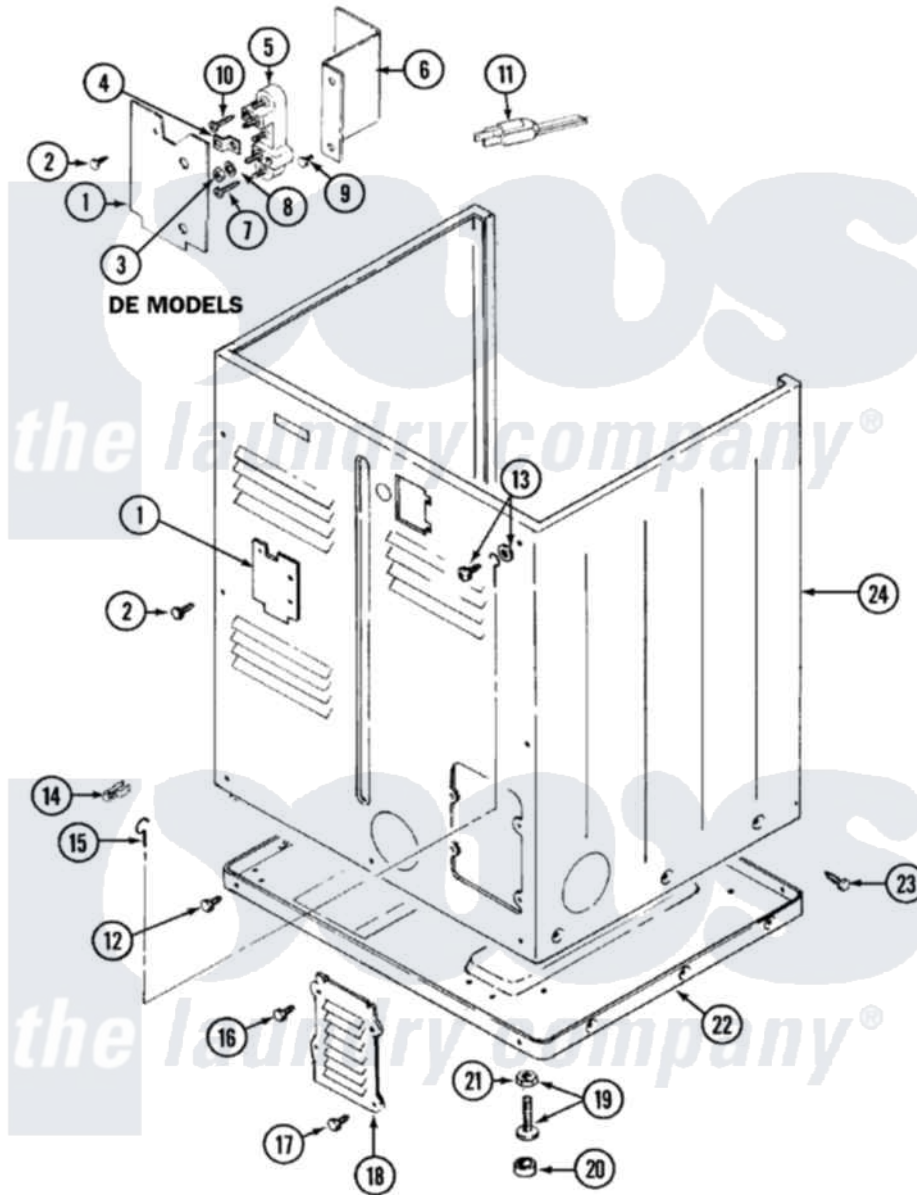

Maytag LDE7304ACL 02 - CABINET-REAR

Maytag [Residential Maytag LDE7304ACL Dryer Parts](#) Parts Diagram 02 - CABINET-REAR
 Click on the part number to view part

Item	Original Part Number	Replaced By	Status	Part Description
1	Y312905		Not Available	COVER, TERMINAL
2	Y313561			Screw----NA
3	311484	112432		Nut
4	Y312184			Strap, Grounding
5	400008			Block, Terminal
6	Y312904			Bracket, Terminal Block
7	Y312209	W10001200		Screw
8	Y311270			Washer, Terminal Block
9	Y310632	1163839		Screw
10	33001245			Screw----NA
12	Y313561			Screw----NA
"	Y310632	1163839		Screw
13	303846	22003781		Screw, Ground Strap
14	301548			Clamp, Ground Wire
15	204807			Ground Wire, Supp. Pltte To Top Cover
16	Y313559			Screw

17	211294	90767	Screw, 8A X 3/8 HeX Washer Head Tapping
18	Y312951	Not Available	ACCESS COVER, BACK
19	Y305086		Adjustable Leg And Nut
20	Y314137		Foot, Rubber
21	Y052740	62739	Nut, Lock
22	Y303361	Not Available	BASE ASSY. (UPPER & LOWER)
23	213007		Xfor Cabinet See Cabinet, Back
24	33001160	Not Available	CABINET (ALM)