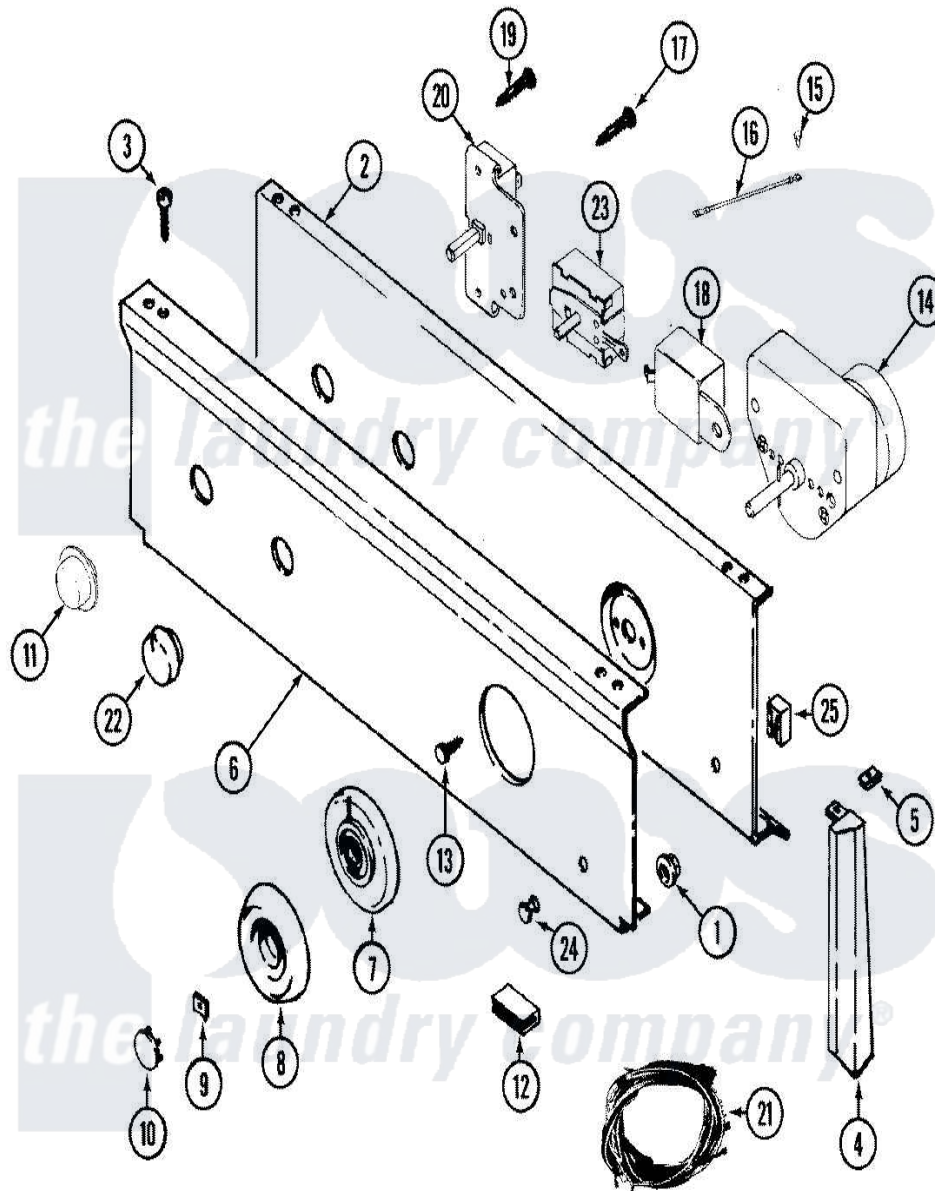

Maytag LDE7304ACL 03 - CONTROL PANEL

Maytag Residential Maytag LDE7304ACL Dryer Parts Parts Diagram 03 - CONTROL PANEL
 Click on the part number to view part

Item	Original Part Number	Replaced By	Status	Part Description
1	214872			Palnut, End Cap Note: Nut, Lamp Holder
2	33001237		Not Available	PLATE, SUPPORT
3	314728	210932		Screw, No.8 X 9/16 Ctsk Note: Screw, Inlet Duct
4	22001288			End Cap, Control Panel
"	22001290			End Cap, Control Panel
5	214894			Fastener, End Cap
6	33001098			Panel, Control
7	33001182		Not Available	SKIRT, TIMER DIAL (BLK)
8	315041			Knob, Timer
9	312273			Nut, Control Knob
10	216193		Not Available	CAP, TIMER KNOB (BLK)
11	33001184			Button
12	214897			Pad, Control Panel
13	315317	488234		Screw 8-32 X 1/4
14	Y308254			Timer

15	210186	3370225	Screw
16	204807		Ground Wire, Supp. Plte To Top Cover
17	315317	488234	Screw 8-32 X 1/4
18	Y308205	33001623	Buzzer, Non-Adjustable
19	315317	488234	Screw 8-32 X 1/4
20	33001232	Not Available	SWITCH, PUSH TO START
21	33001537		Harness, Wire
"	33001341		Wire Harness, Main
"	33001127		Harness, Wire
22	22001267		Knob, Selector Switch
23	33001228	Not Available	SWITCH, TEMP. (3 POSITIONS)
24	22001215	7730P011-60	Lens, Indicator Light
25	33001224		Light, Indicator