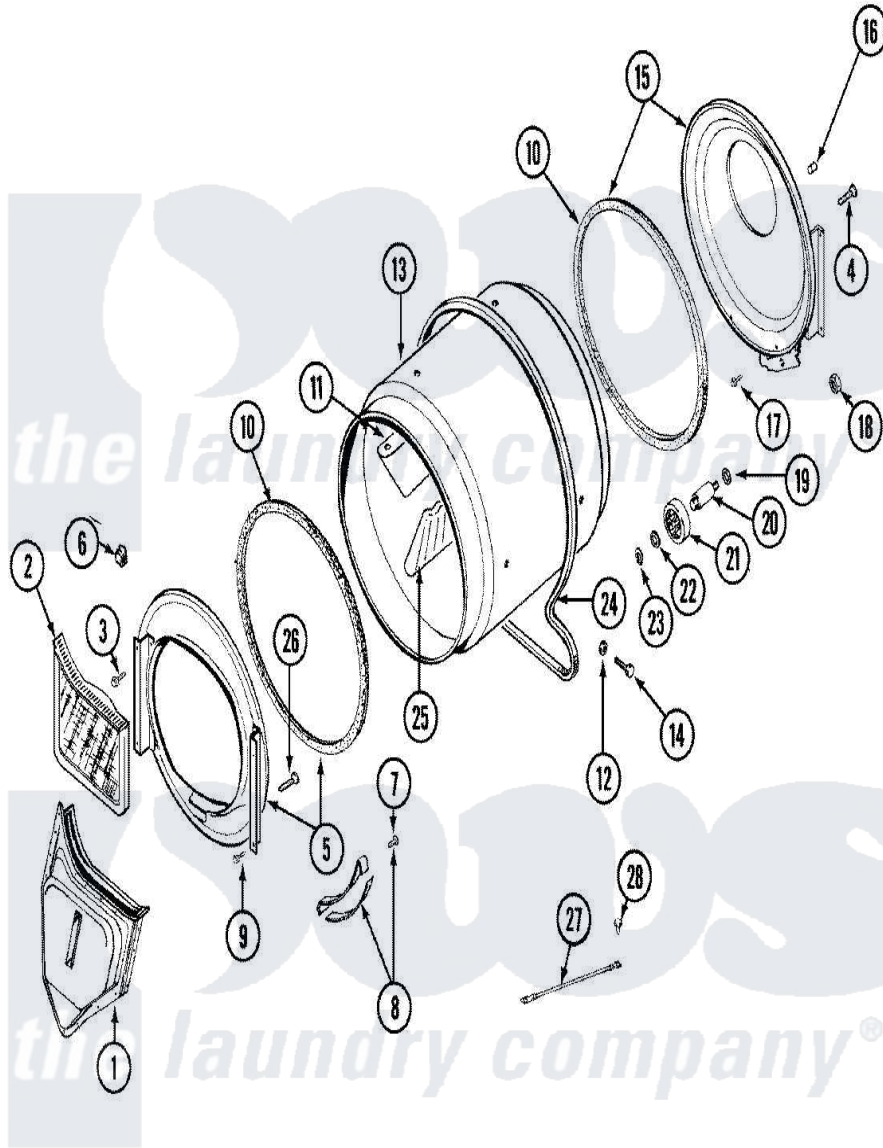

# Maytag LDE7304ACL 07 - TUMBLER

Maytag [Residential Maytag LDE7304ACL Dryer Parts](#) Parts Diagram 07 - TUMBLER  
 Click on the part number to view part

Item	Original Part Number	Replaced By	Status	Part Description
1	<a href="#">33001016</a>			Outlet Duct Assembly
2	33001171	<a href="#">33002970</a>		Lint Filte
3	313764		Not Available	SCREW
4	<a href="#">Y313561</a>			Screw----NA
5	<a href="#">33001179</a>			Front, Tumbler
6	<a href="#">Y310376</a>			Clip, Door Switch Harness
7	<a href="#">210720</a>			Rivet, Bearing To Tumbler Frmt
8	<a href="#">306508</a>			Tumbler Bearing Kit ----W
9	Y310632	<a href="#">1163839</a>		Screw
10	<a href="#">314820</a>			Seal, Tumbler
11	<a href="#">33001012</a>			Baffle
12	<a href="#">314158</a>			Washer, Baffle To Tumbler
13	33001108		Not Available	DRYER TUMBLER, W/O BAFFLES
14	<a href="#">Y310759</a>			Screw, Tumbler Baffles
15	<a href="#">33001178</a>			Back, Tumbler
16	313915	<a href="#">31-3915</a>		Tech Sheet

17	Y310632	<a href="#">1163839</a>	Screw
18	312538	<a href="#">33001443</a>	Nut, Hex
19	Y313347	<a href="#">312535</a>	Washer, Vault Mounting Brk.
20	Y312948	<a href="#">6-3129480</a>	Shaft- Tumbler
21	Y303373	<a href="#">12001541</a>	Drum Roller/Washer Assembly--W
22	<a href="#">312535</a>		Washer, Vault Mounting Brk.
23	410233	<a href="#">9703438</a>	Ring-Retrn
24	<a href="#">Y312959</a>		Poly "V" Belt For Tumbler
25	<a href="#">33001004</a>		Baffle, Tall
26	Y314110	<a href="#">33002917</a>	Screw, No.10-16
27	<a href="#">901220</a>		Ground Wire
28	910343	<a href="#">488234</a>	Screw 8-32 X 1/4