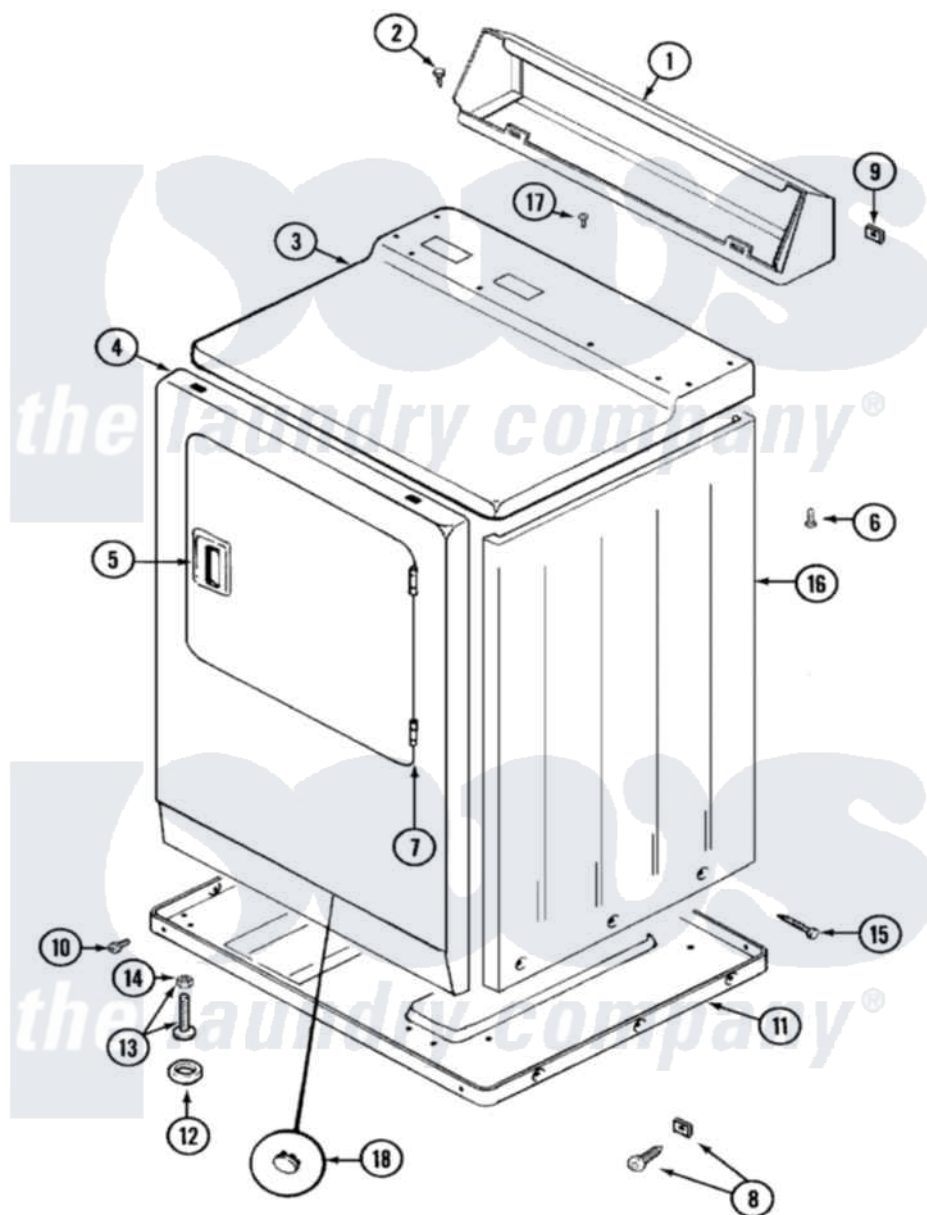

Maytag LDE7304ACM 01 - CABINET-FRONT (LDE7304ACM & LDE7304ADM)

Maytag Residential Maytag LDE7304ACM Dryer Parts Parts Diagram 01 - CABINET-FRONT (LDE7304ACM & LDE7304ADM)

Click on the part number to view part

Item	Original Part Number	Replaced By	Status	Part Description
1	<a href="#">305193L</a>			Console
2	216423	<a href="#">3370225</a>		Screw
3	33001166		Not Available	COVER, TOP (ALM)----NA
4	33001258	<a href="#">33001242</a>		Panel, Front
5	33001254	<a href="#">37001047</a>		Handle, Door
6	<a href="#">214354</a>			Screw, Top Cover To Cabnt.
7	<a href="#">33001230</a>			Hinge, Door
8	<a href="#">204439</a>			Screw And Fstner Assembly
9	<a href="#">215075</a>			Fastener, Control Panel To Console
10	<a href="#">Y313561</a>			Screw----NA
"	Y310632	<a href="#">1163839</a>		Screw
11	Y303361		Not Available	BASE ASSY. (UPPER & LOWER)
12	<a href="#">Y314137</a>			Foot, Rubber