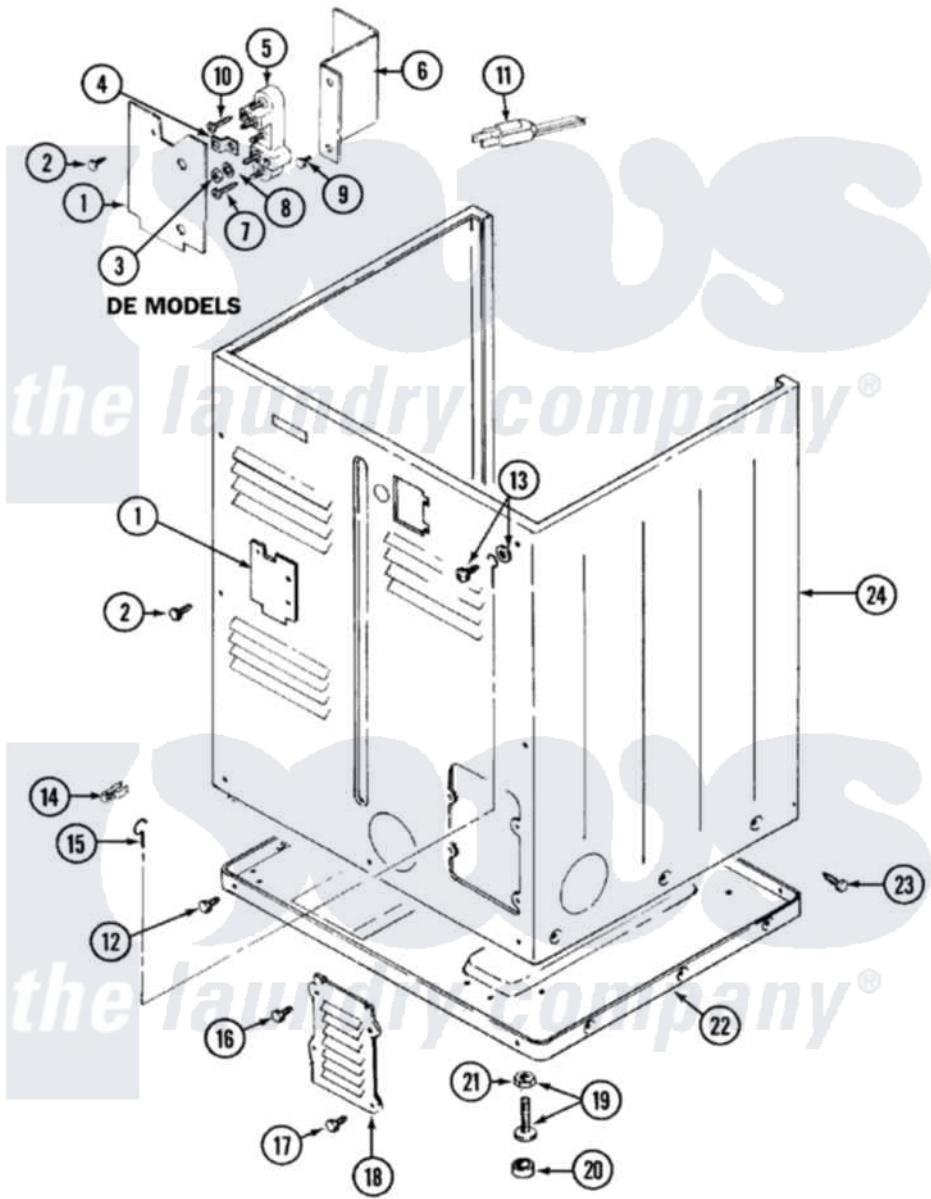

Maytag LDE7304ACM 02 - CABINET-REAR (LDE7304ACM & LDE7304ADM)

Maytag Residential Maytag LDE7304ACM Dryer Parts Parts Diagram 02 - CABINET-REAR (LDE7304ACM & LDE7304ADM)

Click on the part number to view part

Item	Original Part Number	Replaced By	Status	Part Description
1	Y312905		Not Available	COVER, TERMINAL
2	<a href="#">Y313561</a>			Screw---NA
3	311484	<a href="#">112432</a>		Nut
4	<a href="#">Y312184</a>			Strap, Grounding
5	<a href="#">400008</a>			Block, Terminal
6	<a href="#">Y312904</a>			Bracket, Terminal Block
7	Y312209	<a href="#">W10001200</a>		Screw
8	<a href="#">Y311270</a>			Washer, Terminal Block
9	Y310632	<a href="#">1163839</a>		Screw
10	<a href="#">33001245</a>			Screw---NA
12	<a href="#">Y313561</a>			Screw---NA
"	Y310632	<a href="#">1163839</a>		Screw
13	303846	<a href="#">22003781</a>		Screw, Ground Strap
14	<a href="#">301548</a>			Clamp, Ground Wire
15	<a href="#">204807</a>			Ground Wire, Supp. Pltte To

15	<a href="#">Z04007</a>		Top Cover
16	<a href="#">Y313559</a>		Screw
17	211294	<a href="#">90767</a>	Screw, 8A X 3/8 HeX Washer Head Tapping
18	Y312951	Not Available	ACCESS COVER, BACK
19	<a href="#">Y305086</a>		Adjustable Leg And Nut
20	<a href="#">Y314137</a>		Foot, Rubber
21	Y052740	<a href="#">62739</a>	Nut, Lock
22	Y303361	Not Available	BASE ASSY. (UPPER & LOWER)
23	<a href="#">213007</a>		Xfor Cabinet See Cabinet, Back
24	33001160	Not Available	CABINET (ALM)