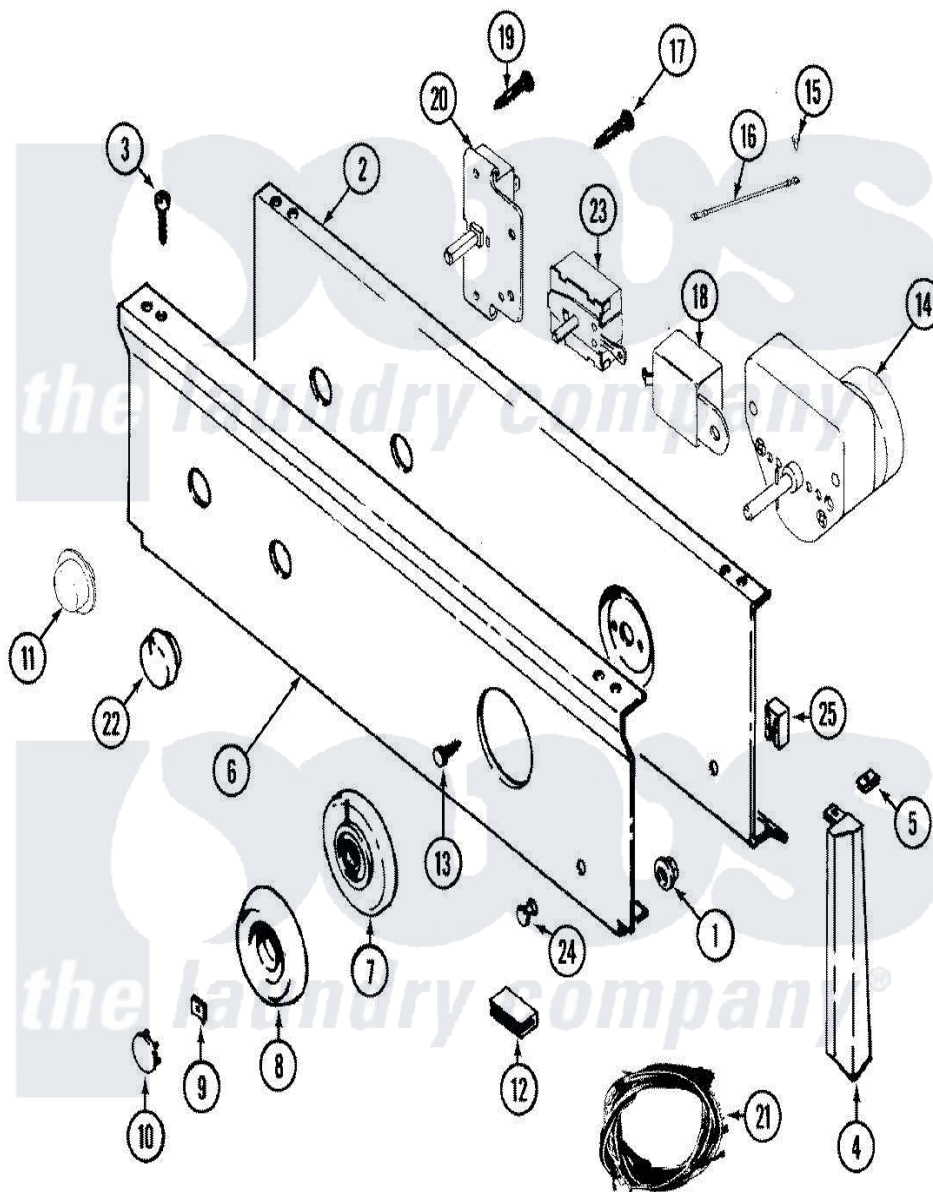

Maytag LDE7304ACM 03 - CONTROL PANEL (LDE7304ACM & LDE7304ADM)

Maytag [Residential Maytag LDE7304ACM Dryer Parts](#) Parts Diagram 03 - CONTROL PANEL (LDE7304ACM & LDE7304ADM)

[Click on the part number to view part](#)

Item	Original Part Number	Replaced By	Status	Part Description
1	214872			Palnut, End Cap Note: Nut, Lamp Holder
2	33001237		Not Available	PLATE, SUPPORT
3	210932			Screw, No.8 X 9/16 Ctsk Note: Screw, Inlet Duct
4	22001566	22001293		End Cap, Control Panel
"	22001293			End Cap, Control Panel
"	22001292	22001567		Cap, End
"	22001567			Cap, End
5	214894			Fastener, End Cap
6	33001472		Not Available	PANEL, CONTROL (ALM)
7	33001372		Not Available	SKIRT, TIMER DIAL (ALM)
8	33001282	33002325		Knob Assembly
9	312273			Nut, Control Knob
10	216424		Not Available	CAP, KNOB (ALM)

11	33001371		Button, Push-To-Start
12	214897		Pad, Control Panel
13	315317	488234	Screw 8-32 X 1/4
14	Y308254		Timer
15	210186	3370225	Screw
16	204807		Ground Wire, Supp. Plte To Top Cover
17	315317	488234	Screw 8-32 X 1/4
18	Y308205	33001623	Buzzer, Non-Adjustable
19	315317	488234	Screw 8-32 X 1/4
20	33001232	Not Available	SWITCH, PUSH TO START
21	33001537		Harness, Wire
"	33001341		Wire Harness, Main
22	22001269	Not Available	KNOB ASSY. (ALM)
23	33001228	Not Available	SWITCH, TEMP. (3 POSITIONS)
24	22001215	7730P011-60	Lens, Indicator Light
25	33001224		Light, Indicator