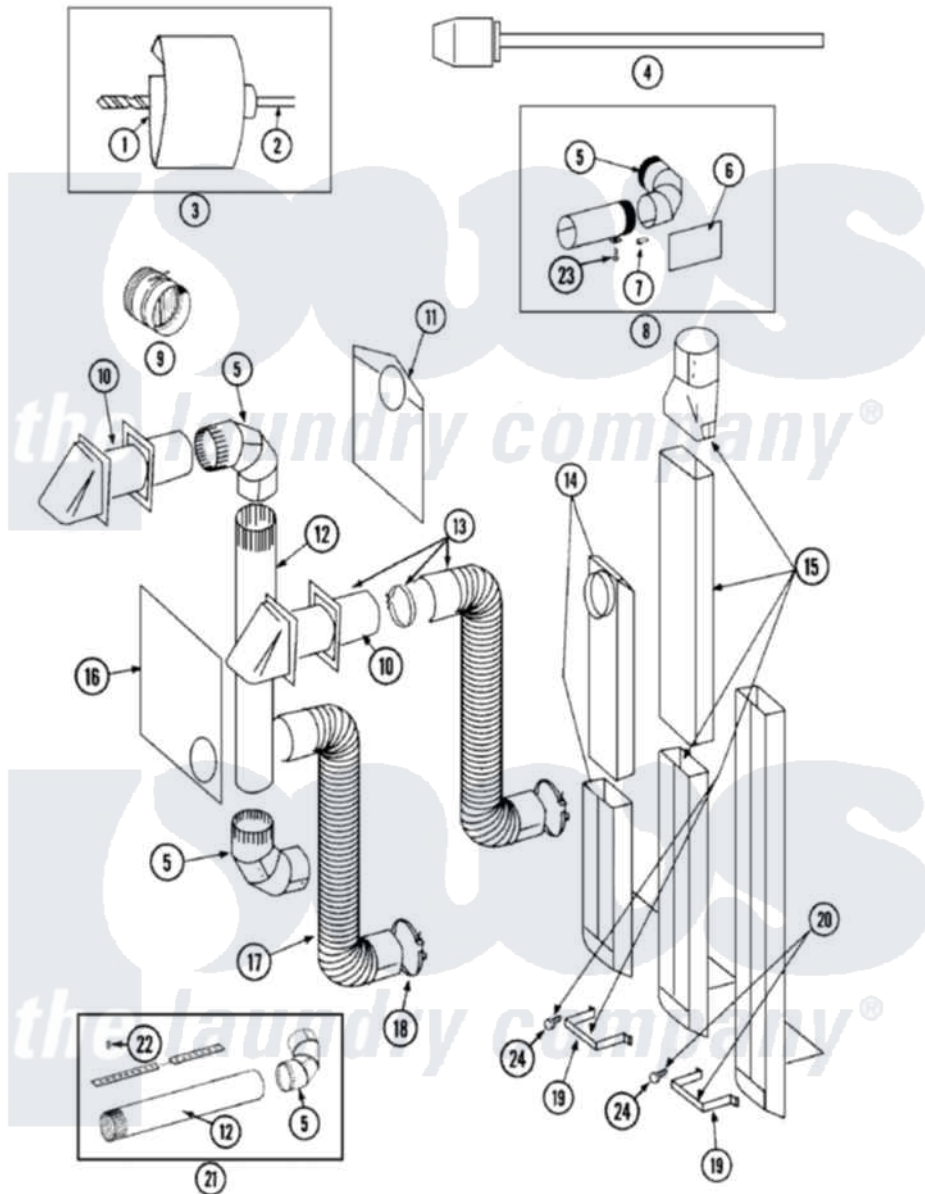

Maytag LDE7304ACM 05 - DUCTING

Maytag Residential Maytag LDE7304ACM Dryer Parts Parts Diagram 05 - DUCTING
 Click on the part number to view part

Item	Original Part Number	Replaced By	Status	Part Description
1	038179		Not Available	BLADE, SAW
2	038180		Not Available	REPLACEMENT DRILL
3	038766		Not Available	HOLE SAW W/DRILL BIT
4	038767			Extension Chuck, Drill
5	Y059131			Elbow, Venting
6	312302			Insulation, Exhaust Duct Kit
7	213323			Fastener, Exhaust Duct Kit
8	Y304652			Exhaust Duct Kit
9	059146		Not Available	DAMPER, BACK DRAFT
10	Y059129	4396007RW		Vent Hood
11	311353		Not Available	BAG, LINT (DACRON)
12	Y059130			Pipe, Venting
13	Y059143			Flexible Vent Kit
14	Y059135			Vent Duct Assembly
15	059144		Not Available	RECTANGULAR VENT KIT
16	Y059134			PLATE, ALUM. WINDOW (15``X20``)

17	Y304353	4396010RP	6ft Scvent
18	Y304630		Clamp, Flexible Duct
19	313272		Bracket, Exhaust Deflector
20	303736	Not Available	EXHAUST DEFLECTOR KIT
21	306399	Not Available	EXHAUST DEFLECTOR KIT
22	Y251119	3177991	Screw
23	211294	90767	Screw, 8A X 3/8 HeX Washer Head Tapping
24	211294	90767	Screw, 8A X 3/8 HeX Washer Head Tapping