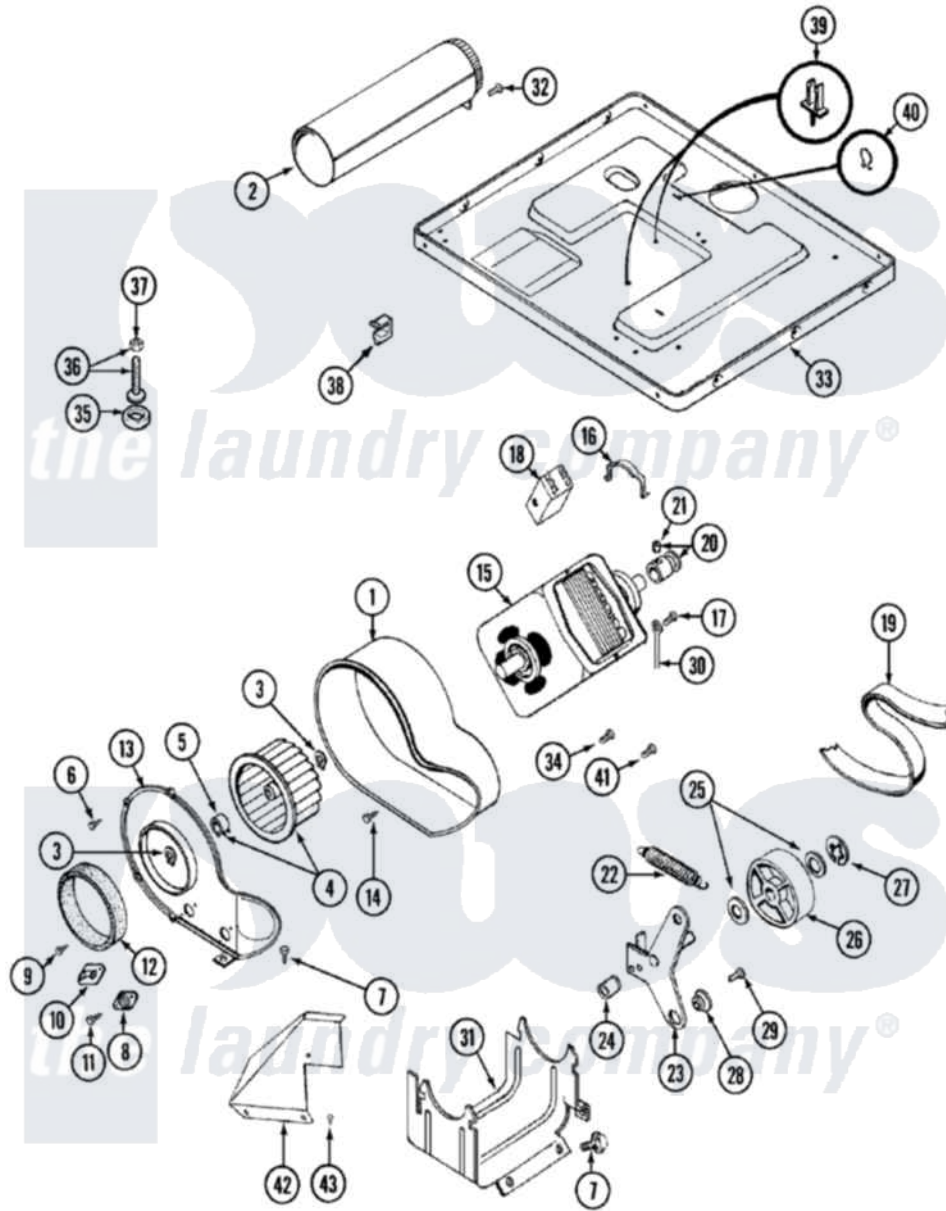

# Maytag LDE7304ACM 07 - MOTOR DRIVE (LDE7304ACM & LDE7304ADM)

Maytag [Residential Maytag LDE7304ACM Dryer Parts](#) Parts Diagram 07 - MOTOR DRIVE (LDE7304ACM & LDE7304ADM)

[Click on the part number to view part](#)

Item	Original Part Number	Replaced By	Status	Part Description
1	<a href="#">Y312893</a>			Housing, Blower
2	Y303442			EXHAUST DUCT ASSEMBLY
3	410233	<a href="#">9703438</a>		Ring-Retrn
4	<a href="#">Y303836</a>			Blower Wheel Assembly And Clamp
5	<a href="#">312967</a>			Clamp, Blower Housing
6	Y312961	<a href="#">W10116751</a>		Screw
7	<a href="#">Y313561</a>			Screw---NA
8	<a href="#">307249</a>			Thermostat, Multi-Temp
9	211294	<a href="#">90767</a>		Screw, 8A X 3/8 HeX Washer Head Tapping
10	<a href="#">306604</a>			Cut-Off, Thermal Part Not Used
11	314848	<a href="#">W10116760</a>		Screw
12	<a href="#">Y312901</a>			Seal, Housing Cover
13	<a href="#">314846</a>			Cover, Blower Housing
14	Y310632	<a href="#">1163839</a>		Screw