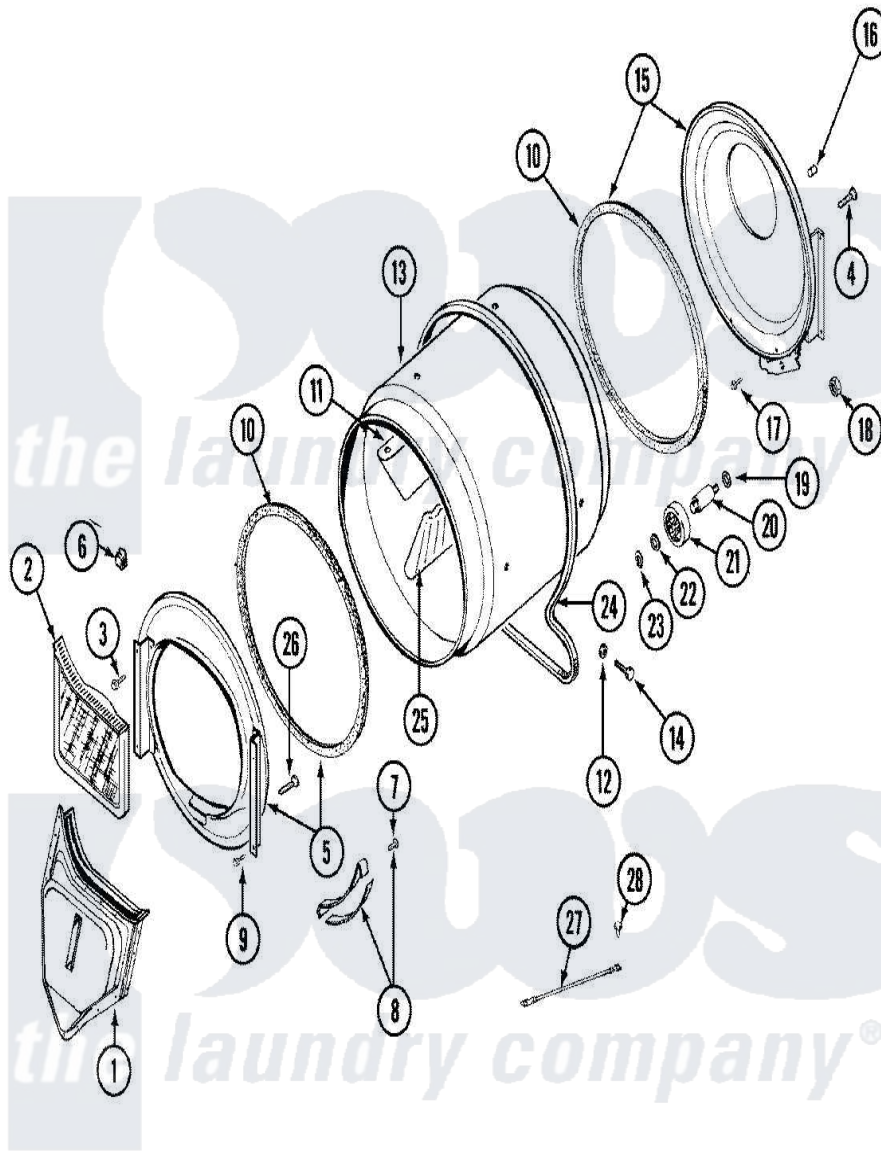

# Maytag LDE7304ACM 08 - TUMBLER (LDE7304ACM & LDE7304ADM)

Maytag [Residential Maytag LDE7304ACM Dryer Parts](#) Parts Diagram 08 - TUMBLER (LDE7304ACM & LDE7304ADM)  
 Click on the part number to view part

Item	Original Part Number	Replaced By	Status	Part Description
1	<a href="#">33001016</a>			Outlet Duct Assembly
2	33001171	<a href="#">33002970</a>		Lint Filte
3	313764		Not Available	SCREW
4	<a href="#">Y313561</a>			Screw----NA
5	<a href="#">33001179</a>			Front, Tumbler
6	<a href="#">Y310376</a>			Clip, Door Switch Harness
7	<a href="#">210720</a>			Rivet, Bearing To Tumbler Frmt
8	<a href="#">306508</a>			Tumbler Bearing Kit ----W
9	Y310632	<a href="#">1163839</a>		Screw
10	<a href="#">314820</a>			Seal, Tumbler
11	<a href="#">33001012</a>			Baffle
12	<a href="#">314158</a>			Washer, Baffle To Tumbler
13	33001108		Not Available	DRYER TUMBLER, W/O BAFLES
14	<a href="#">Y310759</a>			Screw, Tumbler Baffles
15	<a href="#">33001178</a>			Back, Tumbler
16	313915	<a href="#">31-3915</a>		Tech Sheet

17	Y310632	<a href="#">1163839</a>	Screw
18	312538	<a href="#">33001443</a>	Nut, Hex
19	Y313347	<a href="#">312535</a>	Washer, Vault Mounting Brk.
20	Y312948	<a href="#">6-3129480</a>	Shaft- Tumbler
21	Y303373	<a href="#">12001541</a>	Drum Roller/Washer Assembly--W
22	<a href="#">312535</a>		Washer, Vault Mounting Brk.
23	410233	<a href="#">9703438</a>	Ring-Retrn
24	<a href="#">Y312959</a>		Poly "V" Belt For Tumbler
25	<a href="#">33001004</a>		Baffle, Tall
26	Y314110	<a href="#">33002917</a>	Screw, No.10-16
27	<a href="#">901220</a>		Ground Wire
28	910343	<a href="#">488234</a>	Screw 8-32 X 1/4