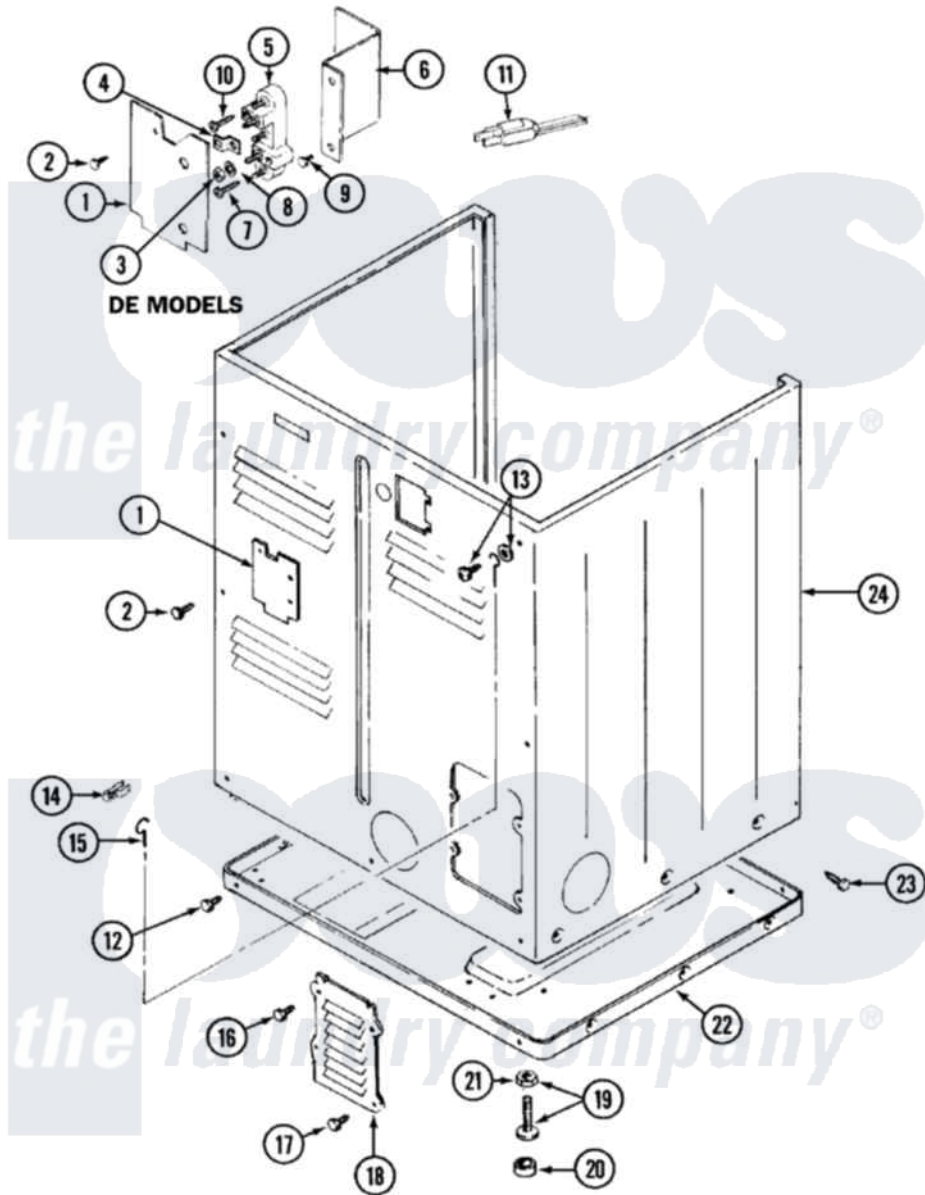

Maytag LDE7304ADE 02 - CABINET-REAR

Maytag [Residential Maytag LDE7304ADE Dryer Parts](#) Parts Diagram 02 - CABINET-REAR
 Click on the part number to view part

| Item | Original Part Number | Replaced By | Status | Part Description |
|------|--------------------------|---------------------------|---------------|---------------------------------------|
| 1 | Y312905 | | Not Available | COVER, TERMINAL |
| 2 | Y313561 | | | Screw---NA |
| 3 | 311484 | 112432 | | Nut |
| 5 | 400008 | | | Block, Terminal |
| 6 | Y312904 | | | Bracket, Terminal Block |
| 7 | Y312209 | W10001200 | | Screw |
| 8 | Y311270 | | | Washer, Terminal Block |
| 9 | Y310632 | 1163839 | | Screw |
| 11 | 305168 | 33002916 | | Power Cord, Canadian 240V |
| " | 33001425 | | | Locknut, Eared For Canadian |
| 12 | Y313561 | | | Screw---NA |
| " | Y310632 | 1163839 | | Screw |
| 14 | 301548 | | | Clamp, Ground Wire |
| 15 | 204807 | | | Ground Wire, Supp. Plite To Top Cover |
| 16 | Y313559 | | | Screw |
| | | | | Screw, 2A X 3/8 Hex Washer |

| | | | | |
|----|-------------------------|--------------------------|---------------|--|
| 17 | 211294 | 90767 | | Screw, 0A X 3/8 HEX Washer Head Tapping |
| 18 | Y312951 | | Not Available | ACCESS COVER, BACK |
| 19 | Y305086 | | | Adjustable Leg And Nut |
| 20 | Y314137 | | | Foot, Rubber |
| 21 | Y052740 | 62739 | | Nut, Lock |
| 22 | Y303361 | | Not Available | BASE ASSY. (UPPER & LOWER) |
| 23 | 213007 | | | Xfor Cabinet See Cabinet, Back |
| 24 | 33001159 | 33001327 | | Cabinet |