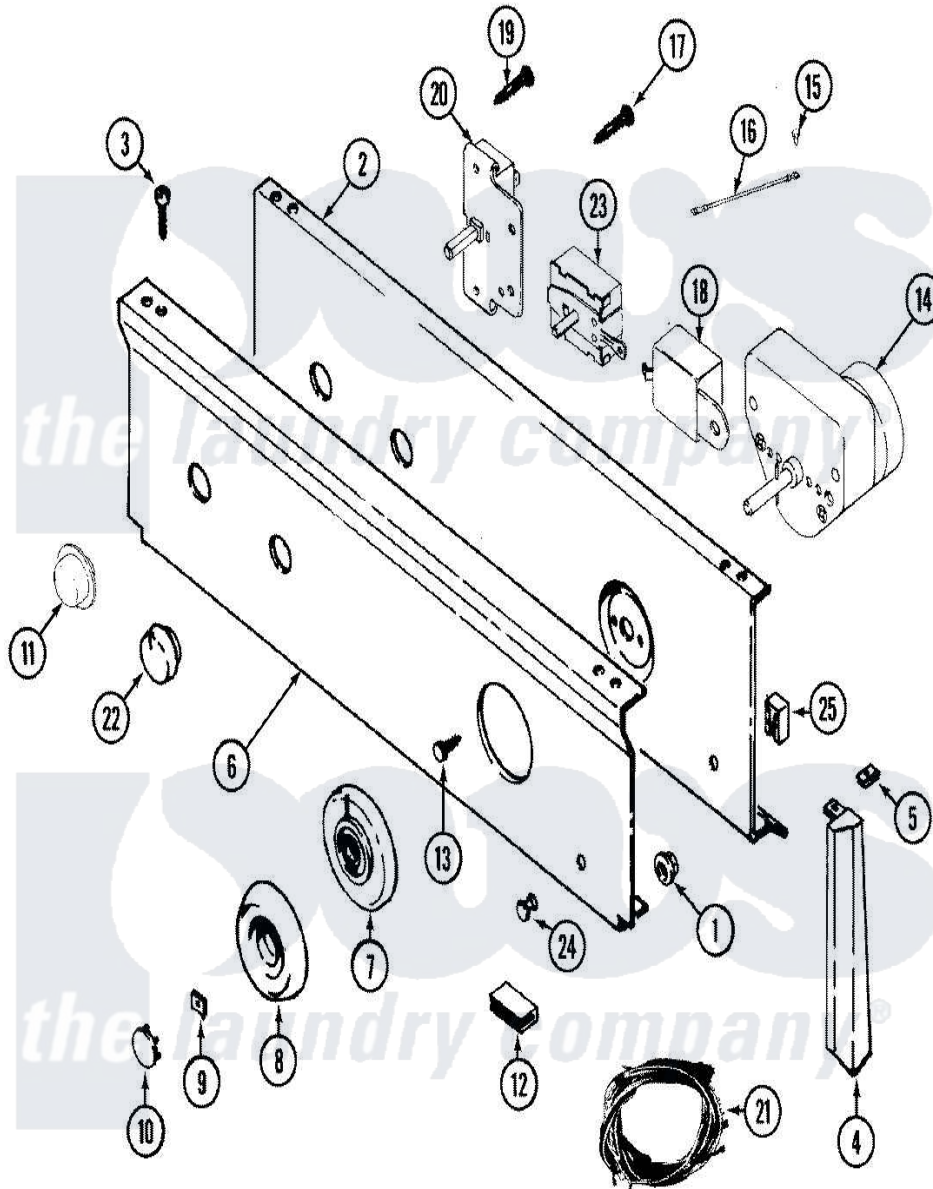

Maytag LDE7304ADE 03 - CONTROL PANEL

Maytag Residential Maytag LDE7304ADE Dryer Parts Parts Diagram 03 - CONTROL PANEL
 Click on the part number to view part

Item	Original Part Number	Replaced By	Status	Part Description
1	214872			Palnut, End Cap Note: Nut, Lamp Holder
2	33001237		Not Available	PLATE, SUPPORT
3	210932			Screw, No.8 X 9/16 Ctsk Note: Screw, Inlet Duct
4	22001289		Not Available	END CAP, CTRL. PNL. (LT-WHT)
"	22001565		Not Available	CAP, END (LT-WHT)
"	22001564			Cap, End
"	22001291			End Cap, Control Panel
5	214894			Fastener, End Cap
6	33001075			Panel, Control
7	33001183			Skirt, Timer Dial
8	33001255			Knob, Timer
9	312273			Nut, Control Knob
10	216250	22001446		Cap, Knob
11	33001185	33001187		Button

12	214897		Pad, Control Panel
13	315317	488234	Screw 8-32 X 1/4
14	Y308254		Timer
15	210186	3370225	Screw
16	204807		Ground Wire, Supp. Plte To Top Cover
17	315317	488234	Screw 8-32 X 1/4
18	Y308205	33001623	Buzzer, Non-Adjustable
19	315317	488234	Screw 8-32 X 1/4
20	33001232	Not Available	SWITCH, PUSH TO START
21	33001125	Not Available	HARNESS, WIRE
"	33001537		Harness, Wire
"	33001361	Not Available	WIRE HARNESS, MAIN (CANADA)-NA
"	33001341		Wire Harness, Main
22	22001268	Not Available	KNOB ASSY. (WHT)
23	33001228	Not Available	SWITCH, TEMP. (3 POSITIONS)
24	22001215	7730P011-60	Lens, Indicator Light
25	33001224		Light, Indicator
26	33001266	Not Available	MANUAL, USE & CARE (FRENCH)