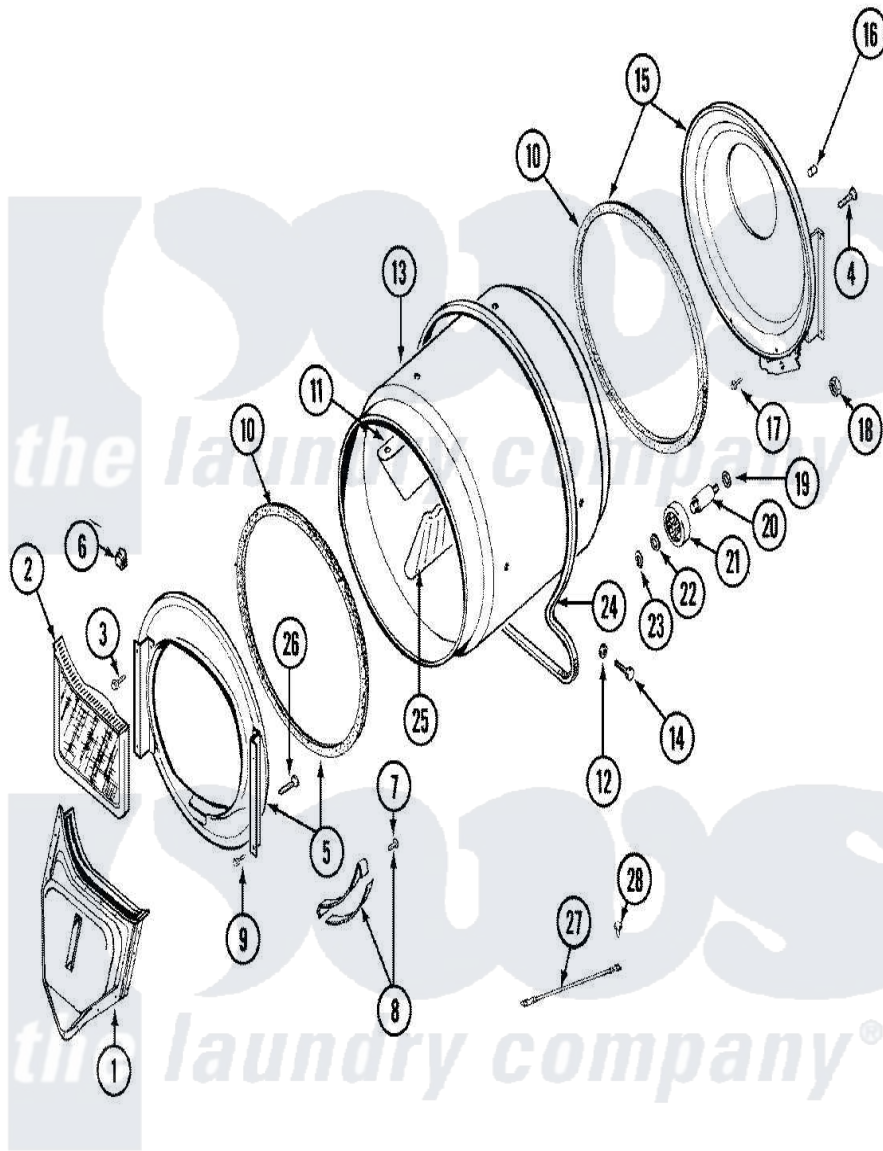

# Maytag LDE7304ADE 07 - TUMBLER

Maytag [Residential Maytag LDE7304ADE Dryer Parts](#) Parts Diagram 07 - TUMBLER  
 Click on the part number to view part

Item	Original Part Number	Replaced By	Status	Part Description
1	<a href="#">33001016</a>			Outlet Duct Assembly
2	33001171	<a href="#">33002970</a>		Lint Filte
3	313764		Not Available	SCREW
4	<a href="#">Y313561</a>			Screw----NA
5	<a href="#">33001179</a>			Front, Tumbler
6	<a href="#">Y310376</a>			Clip, Door Switch Harness
7	<a href="#">210720</a>			Rivet, Bearing To Tumbler Frmt
8	<a href="#">306508</a>			Tumbler Bearing Kit ---W
9	Y310632	<a href="#">1163839</a>		Screw
10	<a href="#">314820</a>			Seal, Tumbler
11	<a href="#">33001012</a>			Baffle
12	<a href="#">314158</a>			Washer, Baffle To Tumbler
13	33001108		Not Available	DRYER TUMBLER, W/O BAFFLES
14	<a href="#">Y310759</a>			Screw, Tumbler Baffles
15	<a href="#">33001178</a>			Back, Tumbler
16	313915	<a href="#">31-3915</a>		Tech Sheet

17	Y310632	<a href="#">1163839</a>	Screw
18	312538	<a href="#">33001443</a>	Nut, Hex
19	Y313347	<a href="#">312535</a>	Washer, Vault Mounting Brk.
20	Y312948	<a href="#">6-3129480</a>	Shaft- Tumbler
21	Y303373	<a href="#">12001541</a>	Drum Roller/Washer Assembly--W
22	<a href="#">312535</a>		Washer, Vault Mounting Brk.
23	410233	<a href="#">9703438</a>	Ring-Retrn
24	<a href="#">Y312959</a>		Poly "V" Belt For Tumbler
25	<a href="#">33001004</a>		Baffle, Tall
26	Y314110	<a href="#">33002917</a>	Screw, No.10-16
27	<a href="#">901220</a>		Ground Wire
28	910343	<a href="#">488234</a>	Screw 8-32 X 1/4