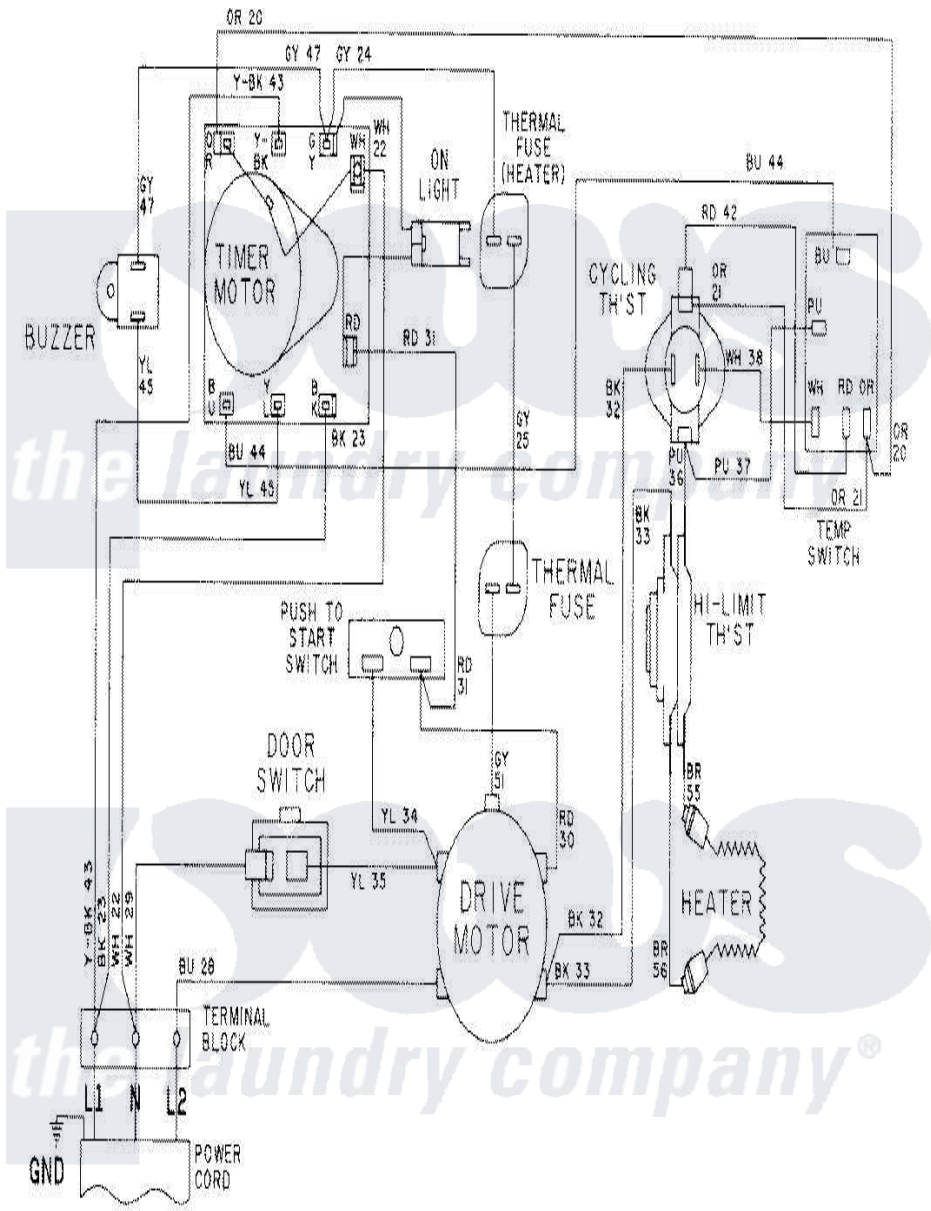

# Maytag LDE7304ADE 08 - WIRING INFORMATION-LDE7304ADx

Maytag Residential Maytag LDE7304ADE Dryer Parts Parts Diagram 08 - WIRING INFORMATION-LDE7304ADx  
 Click on the part number to view part

Item	Original Part Number	Replaced By	Status	Part Description
NI	15001633		Not Available	WIRING INFORMATION
"	15001614		Not Available	WIRING INFORMATION
"	15001025		Not Available	WIRING INFORMATION