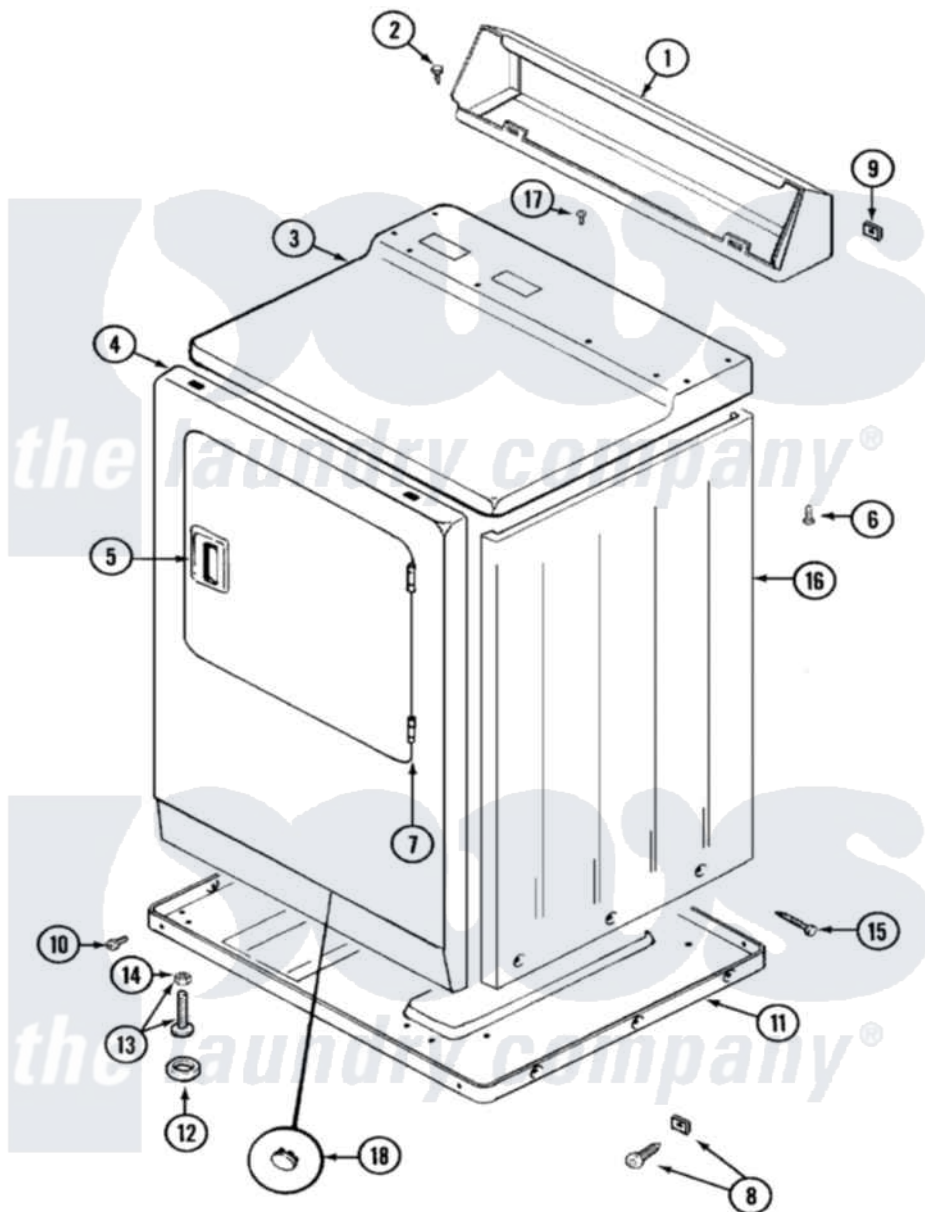

# Maytag LDE7304ADL 01 - CABINET-FRONT

Maytag [Residential Maytag LDE7304ADL Dryer Parts](#) Parts Diagram 01 - CABINET-FRONT  
 Click on the part number to view part

Item	Original Part Number	Replaced By	Status	Part Description
1	<a href="#">305193L</a>			Console
2	216423	<a href="#">3370225</a>		Screw
3	33001166		Not Available	COVER, TOP (ALM)---NA
4	33001258	<a href="#">33001242</a>		Panel, Front
5	33001254	<a href="#">37001047</a>		Handle, Door
6	<a href="#">214354</a>			Screw, Top Cover To Cabnt.
7	<a href="#">33001230</a>			Hinge, Door
8	<a href="#">204439</a>			Screw And Fstner Assembly
9	<a href="#">215075</a>			Fastener, Control Panel To Console
10	<a href="#">Y313561</a>			Screw---NA
"	Y310632	<a href="#">1163839</a>		Screw
11	Y303361		Not Available	BASE ASSY. (UPPER & LOWER)
12	<a href="#">Y314137</a>			Foot, Rubber
13	<a href="#">Y305086</a>			Adjustable Leg And Nut
14	Y052740	<a href="#">62739</a>		Nut, Lock

15	<a href="#">213007</a>		Xfor Cabinet See Cabinet, Back
16	33001160	Not Available	CABINET (ALM)
17	210186	<a href="#">3370225</a>	Screw
18	33001168	Not Available	PLUG, SIGHT HOLE (ALM)