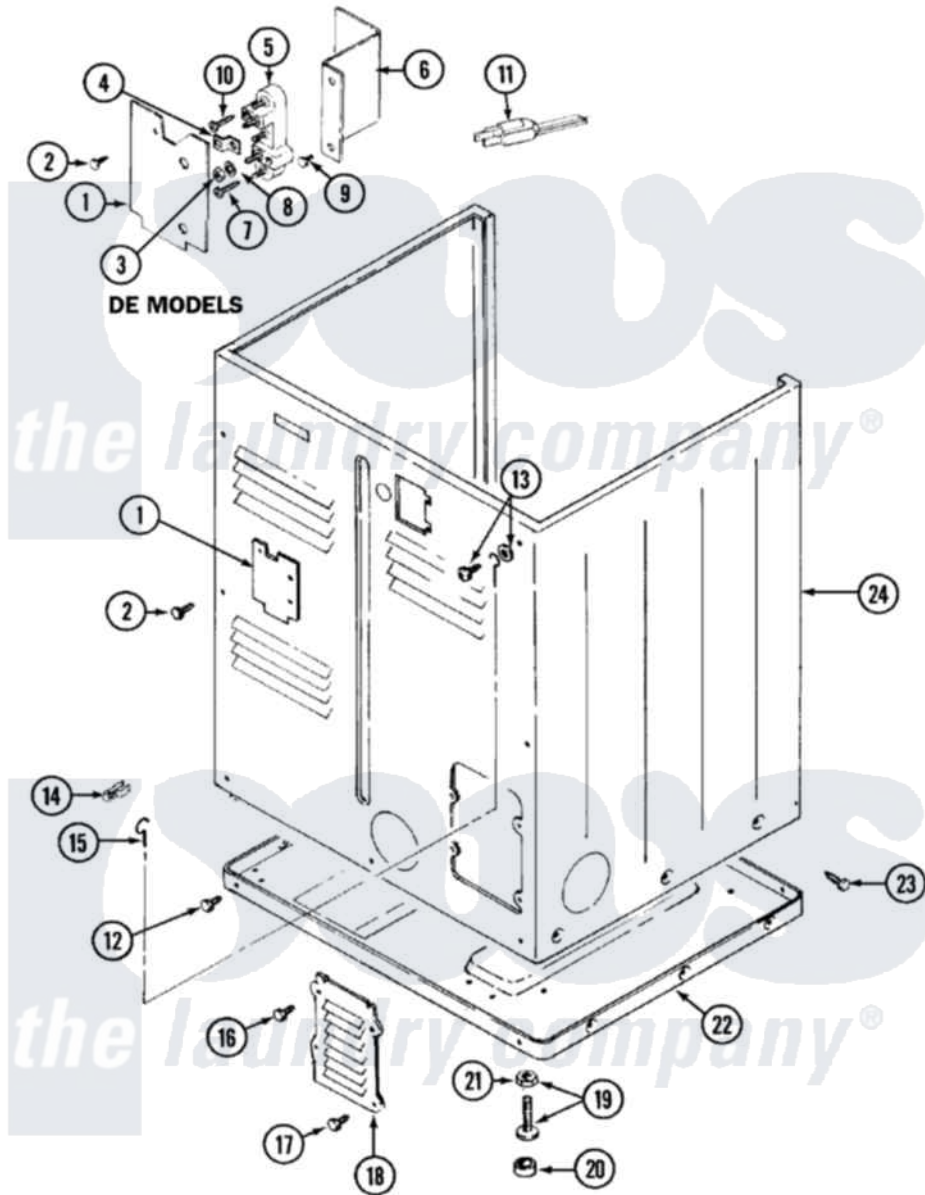

# Maytag LDE7304ADL 02 - CABINET-REAR

Maytag [Residential Maytag LDE7304ADL Dryer Parts](#) Parts Diagram 02 - CABINET-REAR  
 Click on the part number to view part

Item	Original Part Number	Replaced By	Status	Part Description
1	Y312905		Not Available	COVER, TERMINAL
2	<a href="#">Y313561</a>			Screw---NA
3	311484	<a href="#">112432</a>		Nut
5	<a href="#">400008</a>			Block, Terminal
6	<a href="#">Y312904</a>			Bracket, Terminal Block
7	Y312209	<a href="#">W10001200</a>		Screw
8	<a href="#">Y311270</a>			Washer, Terminal Block
9	Y310632	<a href="#">1163839</a>		Screw
11	305168	<a href="#">33002916</a>		Power Cord, Canadian 240V
"	<a href="#">33001425</a>			Locknut, Eared For Canadian
12	<a href="#">Y313561</a>			Screw---NA
"	Y310632	<a href="#">1163839</a>		Screw
14	<a href="#">301548</a>			Clamp, Ground Wire
15	<a href="#">204807</a>			Ground Wire, Supp. Plite To Top Cover
16	<a href="#">Y313559</a>			Screw
				Screw, 2A X 3/8 Hex Washer

17	211294	<a href="#">90767</a>	Screw, 0A X 3/8 HEX WASHER Head Tapping
18	Y312951		Not Available ACCESS COVER, BACK
19	<a href="#">Y305086</a>		Adjustable Leg And Nut
20	<a href="#">Y314137</a>		Foot, Rubber
21	Y052740	<a href="#">62739</a>	Nut, Lock
22	Y303361		Not Available BASE ASSY. (UPPER & LOWER)
23	<a href="#">213007</a>		Xfor Cabinet See Cabinet, Back
24	33001160		Not Available CABINET (ALM)