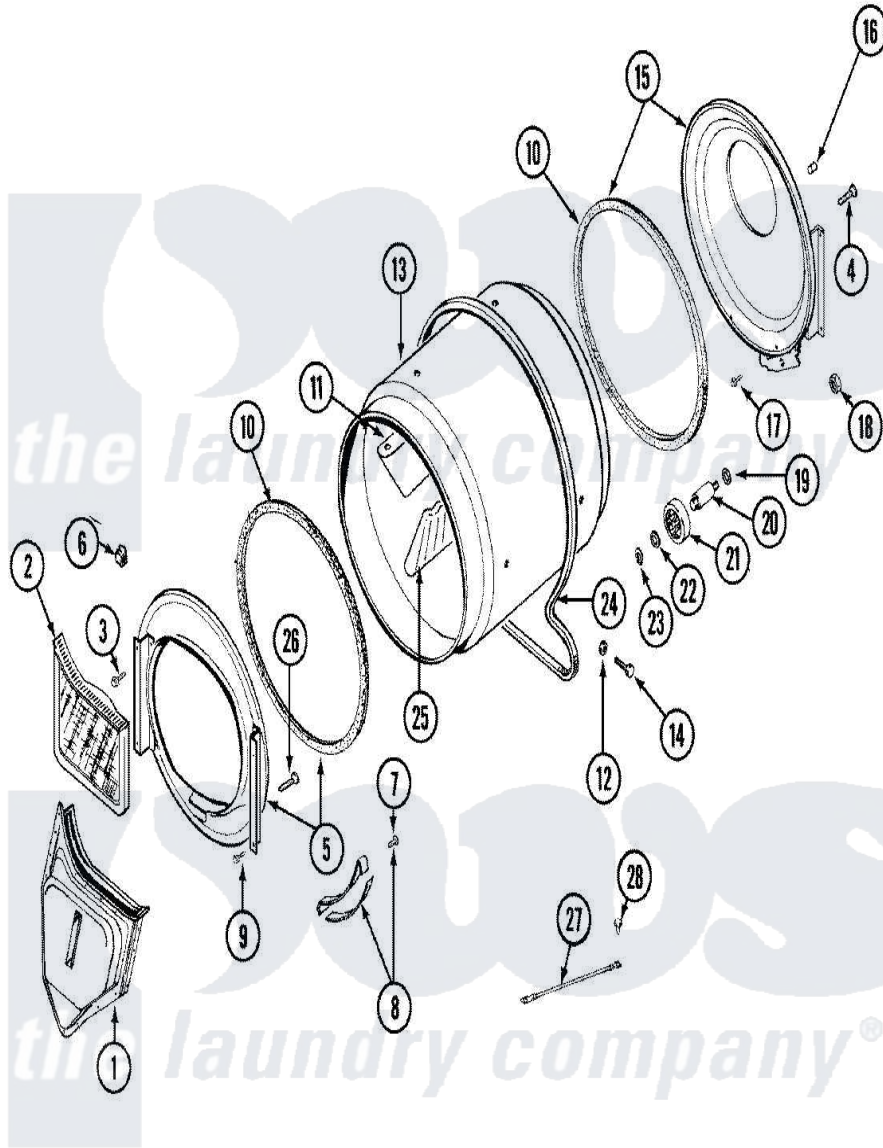

# Maytag LDE7304ADL 07 - TUMBLER

Maytag Residential Maytag LDE7304ADL Dryer Parts Parts Diagram 07 - TUMBLER  
 Click on the part number to view part

Item	Original Part Number	Replaced By	Status	Part Description
1	<a href="#">33001016</a>			Outlet Duct Assembly
2	33001171	<a href="#">33002970</a>		Lint Filte
3	313764		Not Available	SCREW
4	<a href="#">Y313561</a>			Screw----NA
5	<a href="#">33001179</a>			Front, Tumbler
6	<a href="#">Y310376</a>			Clip, Door Switch Harness
7	<a href="#">210720</a>			Rivet, Bearing To Tumbler Frmt
8	<a href="#">306508</a>			Tumbler Bearing Kit ----W
9	Y310632	<a href="#">1163839</a>		Screw
10	<a href="#">314820</a>			Seal, Tumbler
11	<a href="#">33001012</a>			Baffle
12	<a href="#">314158</a>			Washer, Baffle To Tumbler
13	33001108		Not Available	DRYER TUMBLER, W/O BAFFLES
14	<a href="#">Y310759</a>			Screw, Tumbler Baffles
15	<a href="#">33001178</a>			Back, Tumbler
16	313915	<a href="#">31-3915</a>		Tech Sheet

17	Y310632	<a href="#">1163839</a>	Screw
18	312538	<a href="#">33001443</a>	Nut, Hex
19	Y313347	<a href="#">312535</a>	Washer, Vault Mounting Brk.
20	Y312948	<a href="#">6-3129480</a>	Shaft- Tumbler
21	Y303373	<a href="#">12001541</a>	Drum Roller/Washer Assembly--W
22	<a href="#">312535</a>		Washer, Vault Mounting Brk.
23	410233	<a href="#">9703438</a>	Ring-Retrn
24	<a href="#">Y312959</a>		Poly "V" Belt For Tumbler
25	<a href="#">33001004</a>		Baffle, Tall
26	Y314110	<a href="#">33002917</a>	Screw, No.10-16
27	<a href="#">901220</a>		Ground Wire
28	910343	<a href="#">488234</a>	Screw 8-32 X 1/4